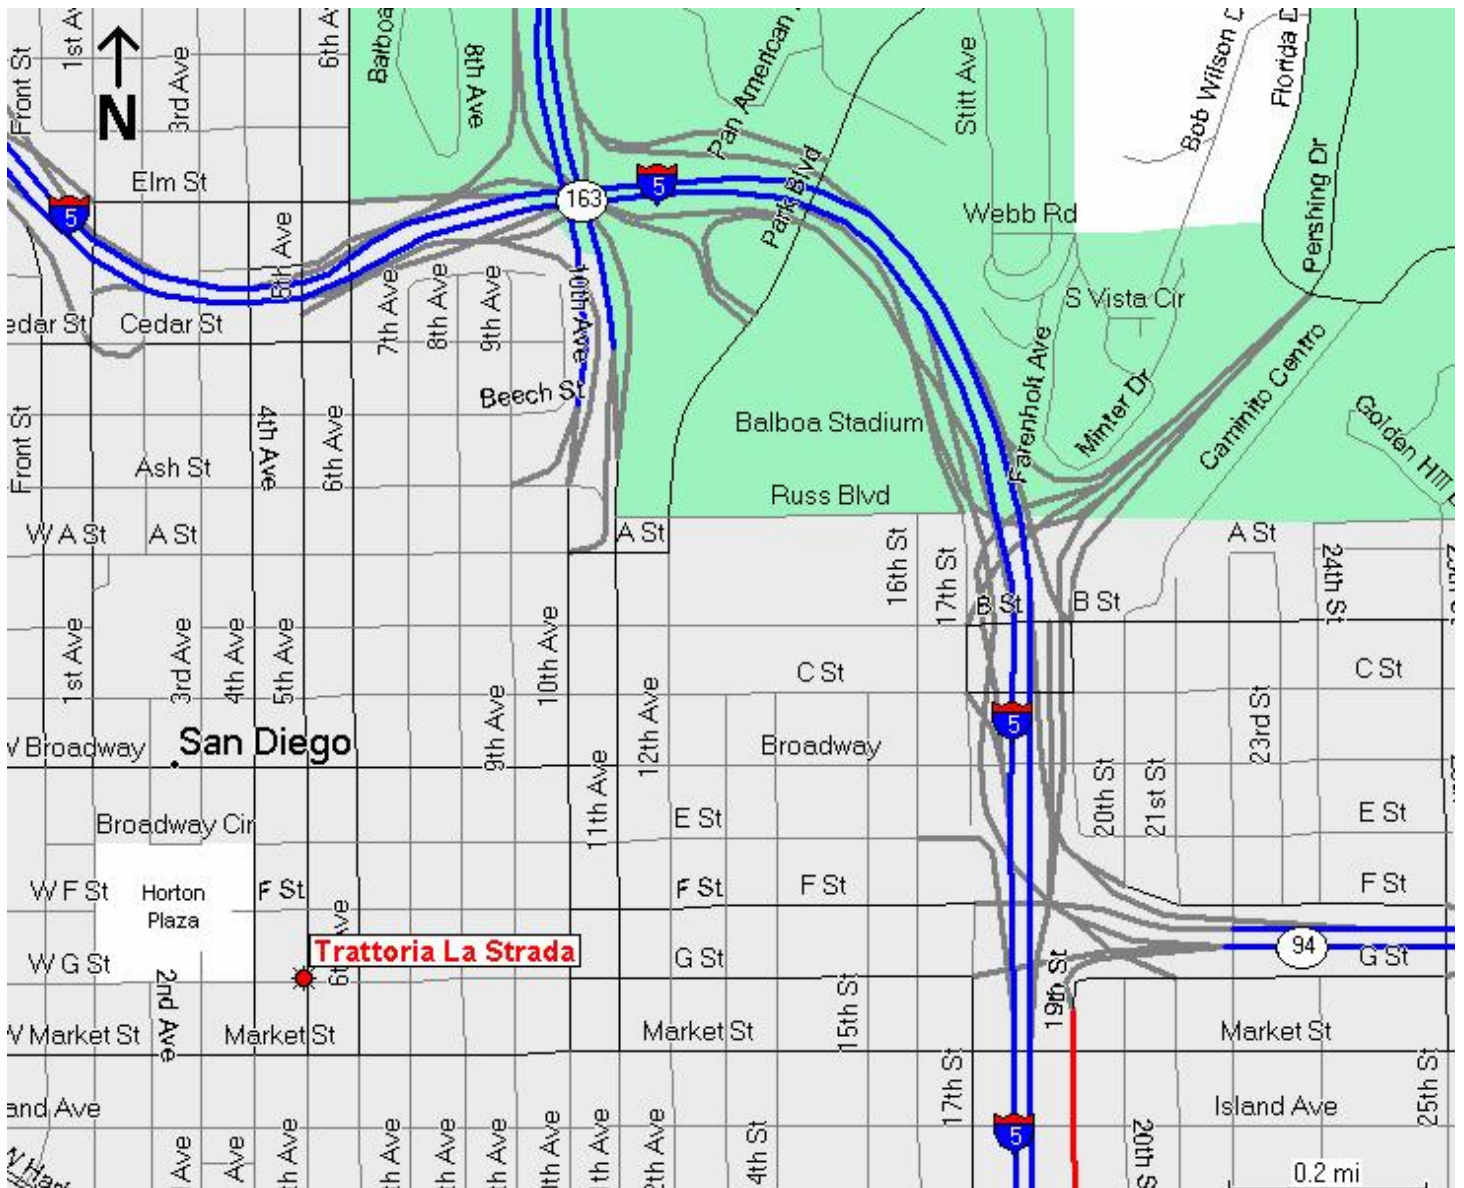

LA STRADA

702 Fifth Avenue
San Diego, CA 92101

Highway/Surface Street Map

LA STRADA

702 Fifth Avenue
San Diego, CA 92101

Directions

From the North heading Southbound Hwy 163:

- ◆ Take Hwy 163 southbound until it becomes 10th Avenue.
- ◆ Go straight onto 10th Avenue and continue until Market Street.
- ◆ Turn right on Market Street and continue until 5th Avenue.
- ◆ Turn right on 5th Avenue. Trattoria La Strada is on the left at the corner of 5th Avenue and G Street at 702 5th Avenue.

From the North heading Southbound I-5:

- ◆ Take I-5 Freeway Southbound and exit Front Street.
- ◆ Veering right, the Front Street off-ramp becomes southbound Front Street.
- ◆ Continue straight on Front Street until G Street.
- ◆ Turn left on G Street and take it to 5th Avenue. Trattoria La Strada is on the left at the corner of 5th Avenue and G Street at 702 5th Avenue.

From the South heading Northbound I-5:

- ◆ Take I-5 northbound and exit at 6th Avenue.
- ◆ Turn left (Southbound) onto 6th Avenue and continue until Market Street.
- ◆ Turn right on Market Street and continue 5th Avenue.
- ◆ Turn right on 5th Avenue. Trattoria La Strada is on the left at the corner of 5th Avenue and G Street at 702 5th Avenue.

From the East heading westbound I-94:

- ◆ Take I-94 westbound until it ends and becomes F Street. Continue on F Street westbound until 4th Avenue.
- ◆ Turn left onto 4th Avenue. Continue on 4th Avenue until G Street.
- ◆ Turn left on G Street and take it to 5th Ave. Trattoria La Strada is on the left at the corner of 5th Avenue and G Street at 702 5th Avenue.