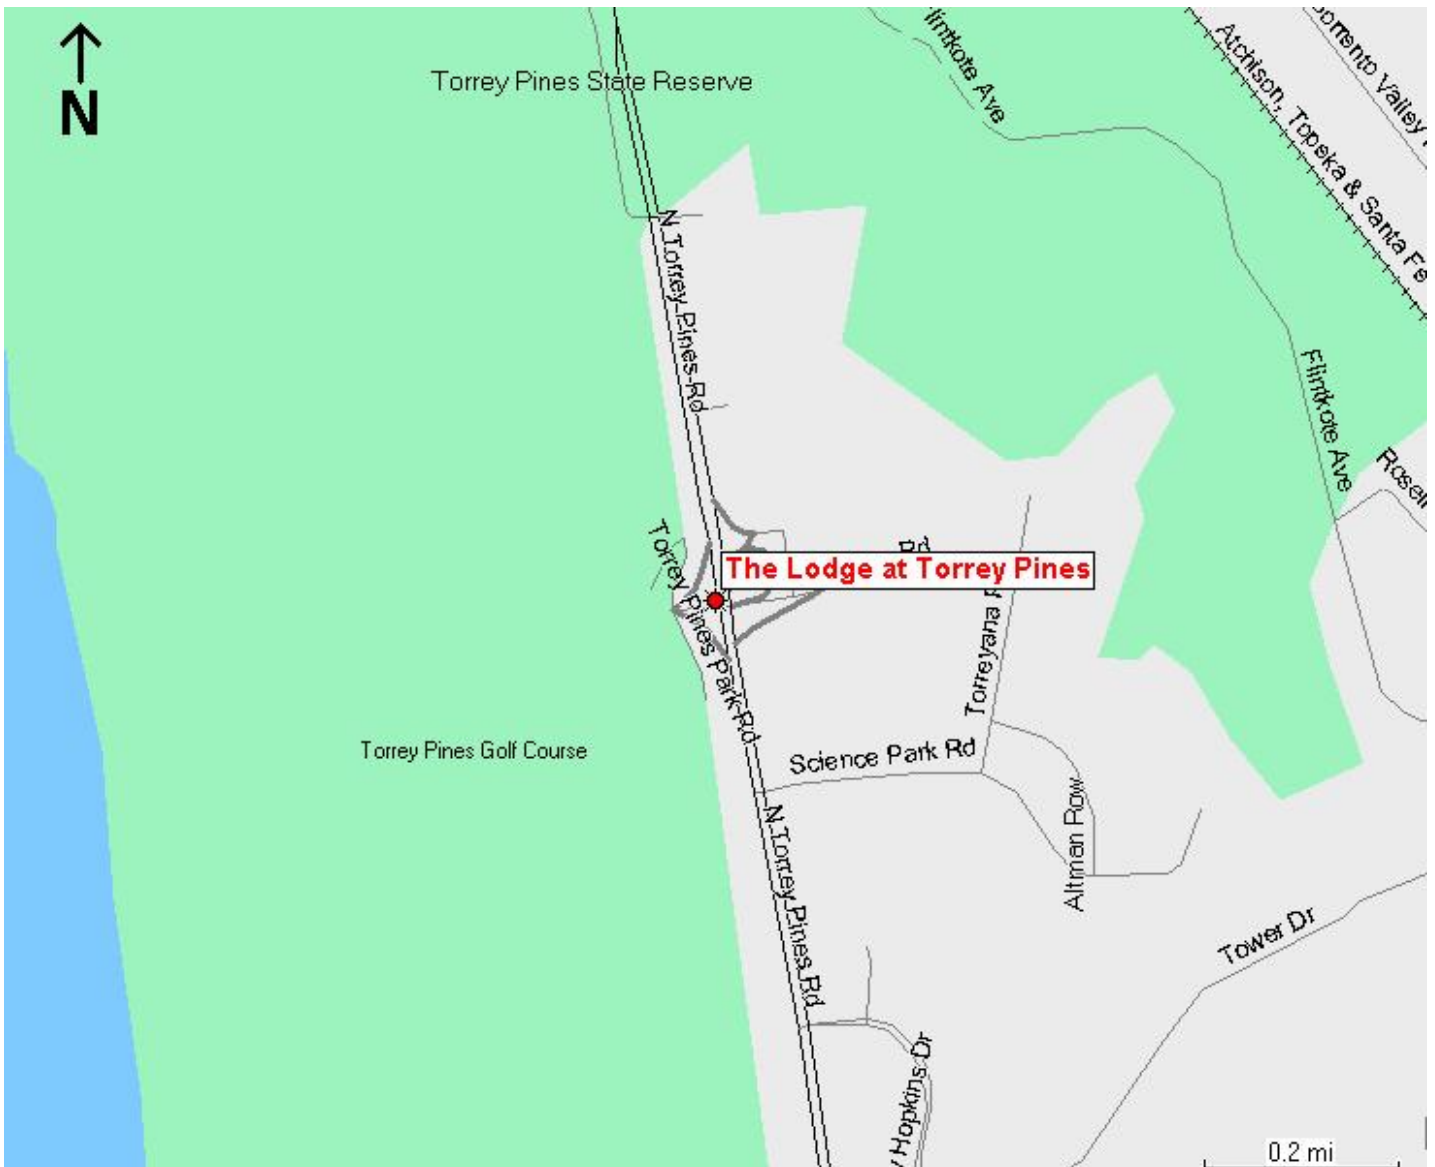

11480 North Torrey Pines Road
La Jolla, CA 92037

Highway Map

11480 North Torrey Pines Road
La Jolla, CA 92037

Surface Street Map

11480 North Torrey Pines Road
La Jolla, CA 92037

Directions

From the North heading Southbound I-5:

- ◆ Take I-5 Freeway South toward La Jolla until Genesee Avenue exit.
- ◆ Exit on Genesee Avenue and follow ramp to the right.
- ◆ Turn right on Genesee Avenue and continue until Torrey Pines Road.
- ◆ Turn right on Torrey Pines Road.
- ◆ Exit at Torrey Pines Golf Course. The Lodge at Torrey Pines is located at 11480 North Torrey Pines Road.

From the South heading Northbound I-5:

- ◆ Take I-5 Freeway North toward La Jolla until Genesee Avenue exit.
- ◆ Exit on Genesee Avenue.
- ◆ Turn left on Genesee Avenue and continue until Torrey Pines Road.
- ◆ Turn right on Torrey Pines Road.
- ◆ Exit at Torrey Pines Golf Course. The Lodge at Torrey Pines is located at 11480 North Torrey Pines Road.