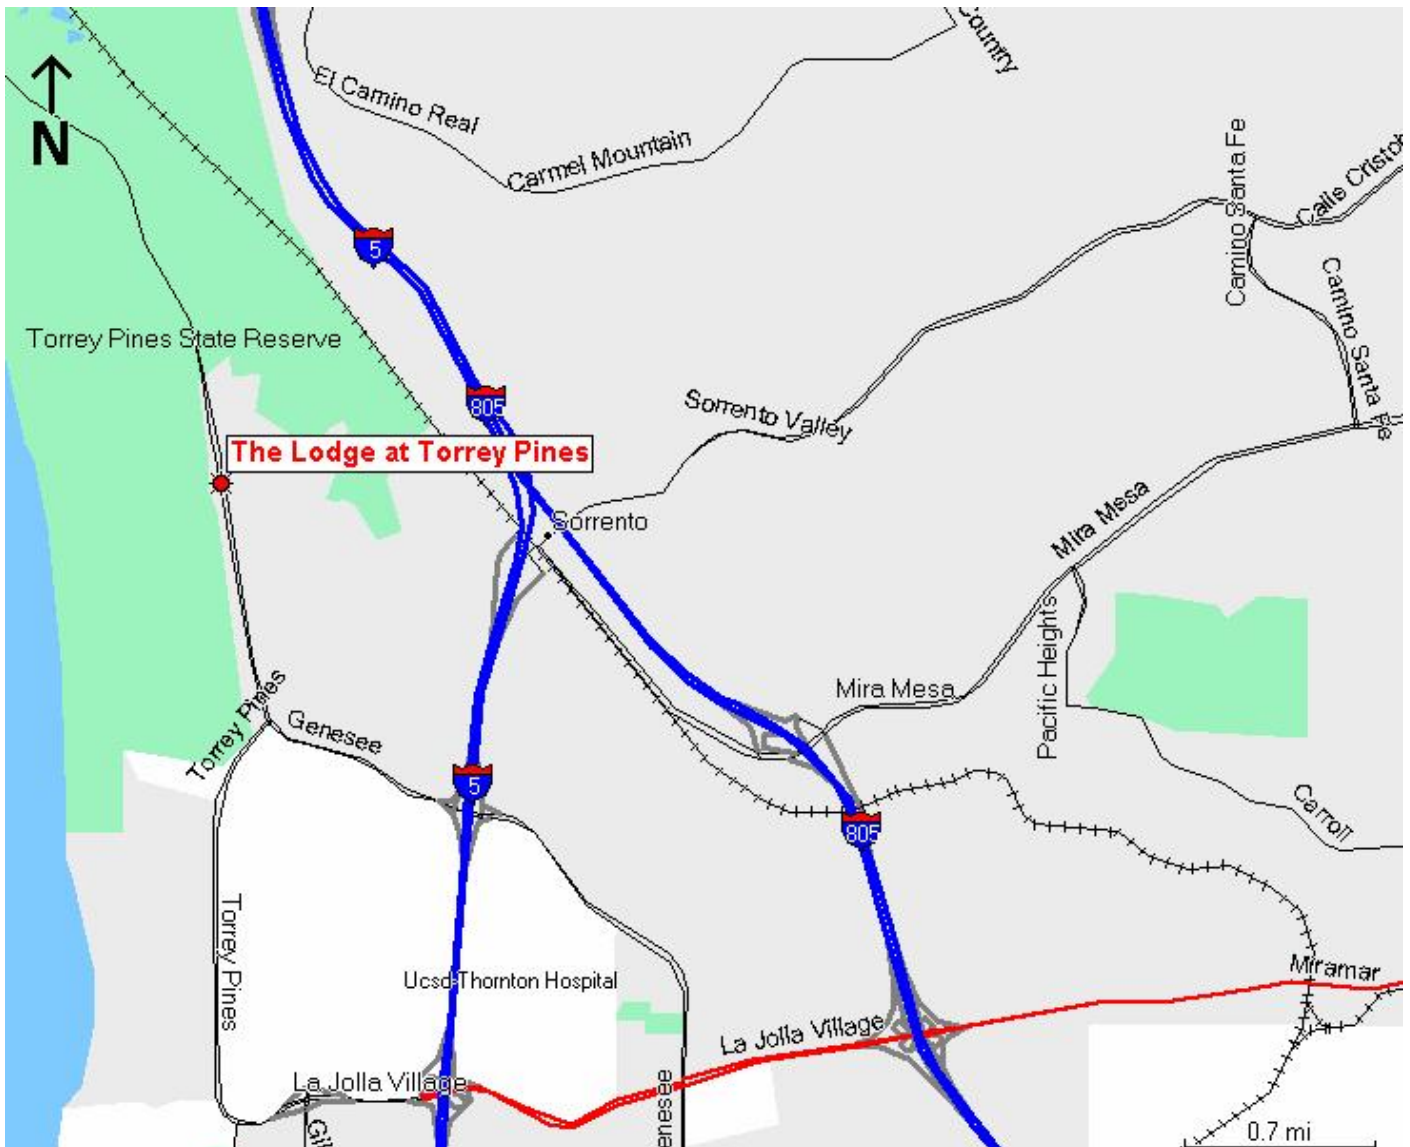

11480 North Torrey Pines Road
La Jolla, CA 92037

Highway Map

11480 North Torrey Pines Road
La Jolla, CA 92037

Surface Street Map

11480 North Torrey Pines Road
La Jolla, CA 92037

Directions

From the North heading Southbound I-5:

- ◆ Take I-5 Freeway South toward La Jolla until Genesee Avenue exit.
- ◆ Exit on Genesee Avenue and follow ramp to the right.
- ◆ Turn right on Genesee Avenue and continue until Torrey Pines Road.
- ◆ Turn right on Torrey Pines Road.
- ◆ Exit at Torrey Pines Golf Course. The Lodge at Torrey Pines is located at 11480 North Torrey Pines Road.

From the South heading Northbound I-5:

- ◆ Take I-5 Freeway North toward La Jolla until Genesee Avenue exit.
- ◆ Exit on Genesee Avenue.
- ◆ Turn left on Genesee Avenue and continue until Torrey Pines Road.
- ◆ Turn right on Torrey Pines Road.
- ◆ Exit at Torrey Pines Golf Course. The Lodge at Torrey Pines is located at 11480 North Torrey Pines Road.