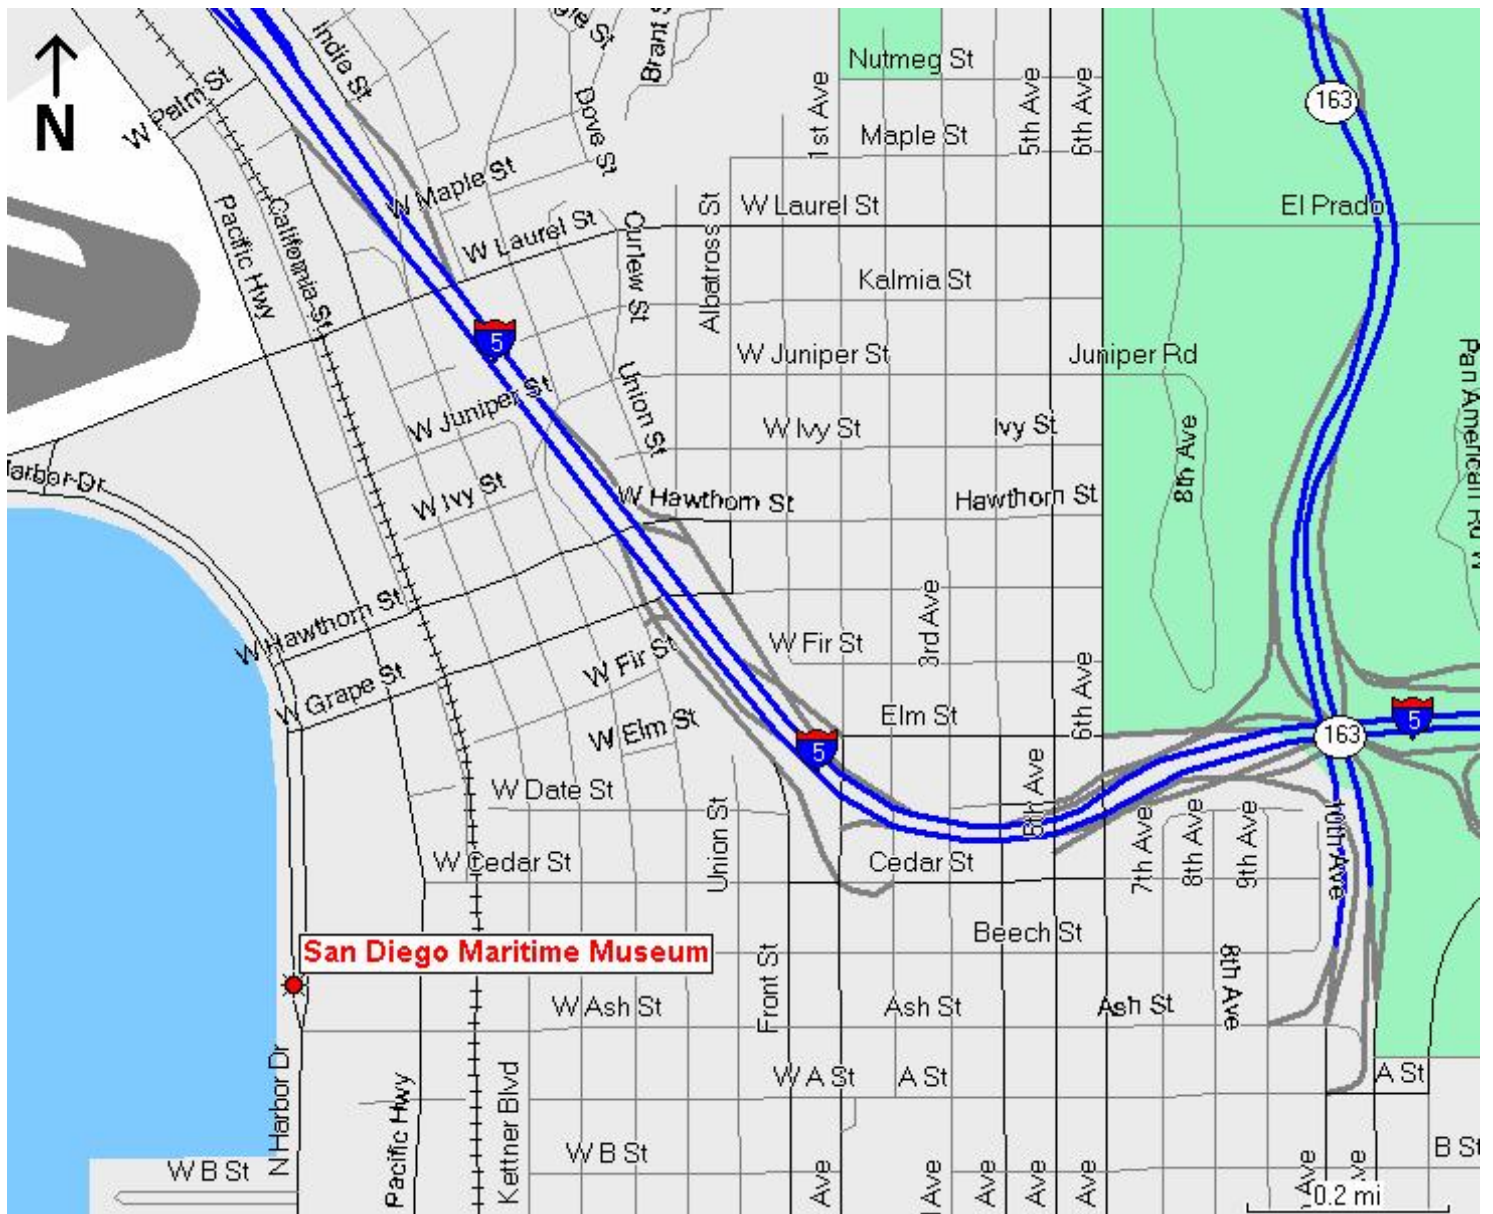

1492 North Harbor Drive
San Diego, CA 92101

Highway/Surface Street Map

1492 North Harbor Drive
San Diego, CA 92101

Directions

From the North heading southbound Hwy 163:

- ◆ Take Hwy 163 southbound until Junction I-5 North.
- ◆ Merge to I-5 North and continue until airport exit.
- ◆ Exit on airport exit and stay on the left lane of Hawthorne Street.
- ◆ Turn left on North Harbor Drive. San Diego Maritime Museum is located on the right side at 1492 North Harbor Drive.

From the North heading southbound I-5:

- ◆ Take I-5 North and continue until airport exit.
- ◆ Exit on airport exit and stay on the left lane of Hawthorne Street.
- ◆ Turn left on North Harbor Drive. San Diego Maritime Museum is located on the right side at 1492 North Harbor Drive.

From the South heading northbound I-5:

- ◆ Take I-5 South until Kettner Boulevard exit.
- ◆ Exit right onto ramp onto Kettner Blvd and continue until Sassafras Street.
- ◆ Turn right onto Sassafras Street and continue until Pacific Highway
- ◆ Turn left onto Pacific Highway and continue until Hawthorne Street.
- ◆ Turn right onto Hawthorn Street and continue until North Harbor Drive
- ◆ Turn left onto North Harbor Drive. San Diego Maritime Museum is located on the right side at 1492 North Harbor Drive.