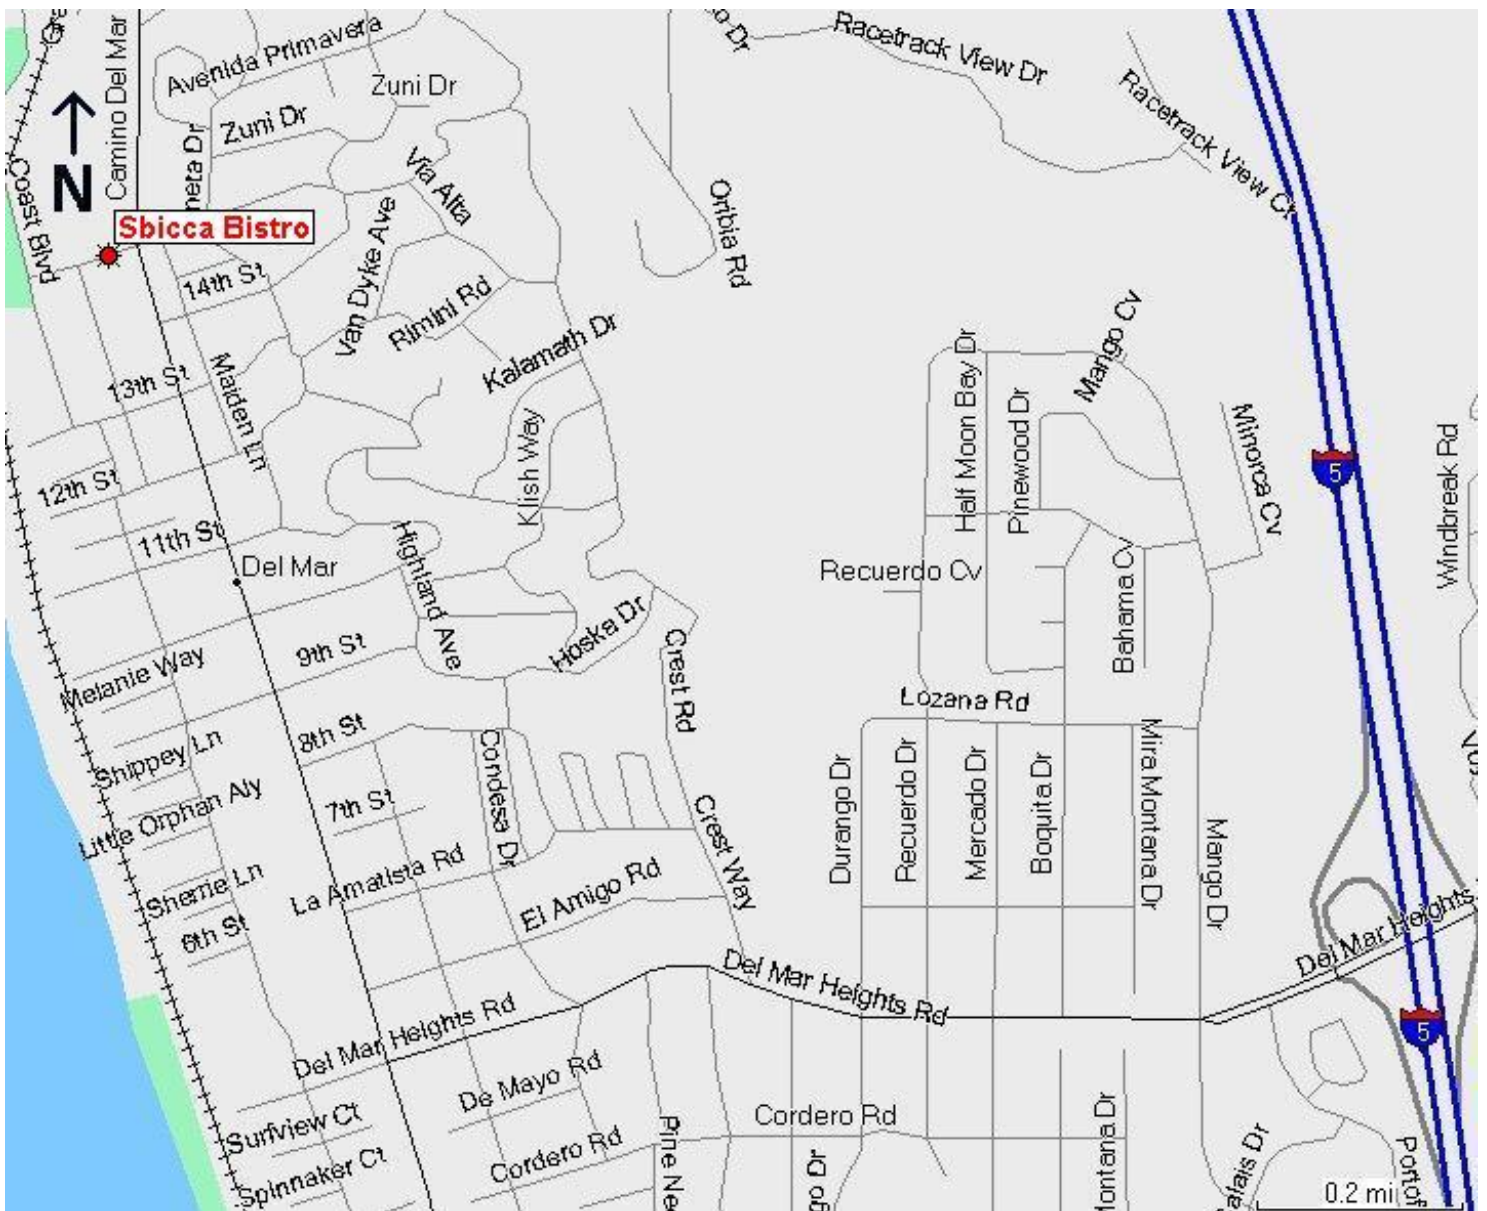

Sbicca

2155 15th Street
Del Mar, CA 92024

Highway/Surface Street Map

2155 15th Street
Del Mar, CA 92024

Directions

From the North heading southbound I-5:

- ◆ Take I-5 South and continue until Via De La Valle exit.
- ◆ Exit on Via De La Valle and turn right on Via De La Valle.
- ◆ Continue on Via De La Valle until Jimmy Durante Boulevard.
- ◆ Turn left on Jimmy Durante Boulevard. Jimmy Durante Boulevard will turn into Camino Del Mar.
- ◆ Continue on Camino Del Mar until 15th Street.
- ◆ Turn right on 15th Street. Sbicca Bistro located on the left at 2155 15th Street.

From the South heading northbound I-5:

- ◆ Take I-5 North and continue until Del Mar Heights Road exit.
- ◆ Exit on Del Mar Heights Road and turn left on Del Mar Heights Road.
- ◆ Continue on Del Mar Heights Road until Camino Del Mar.
- ◆ Turn right on Camino Del Mar and continue until 15th Street.
- ◆ Turn left on 15th Street. Sbicca Bistro located on the left at 2155 15th Street.