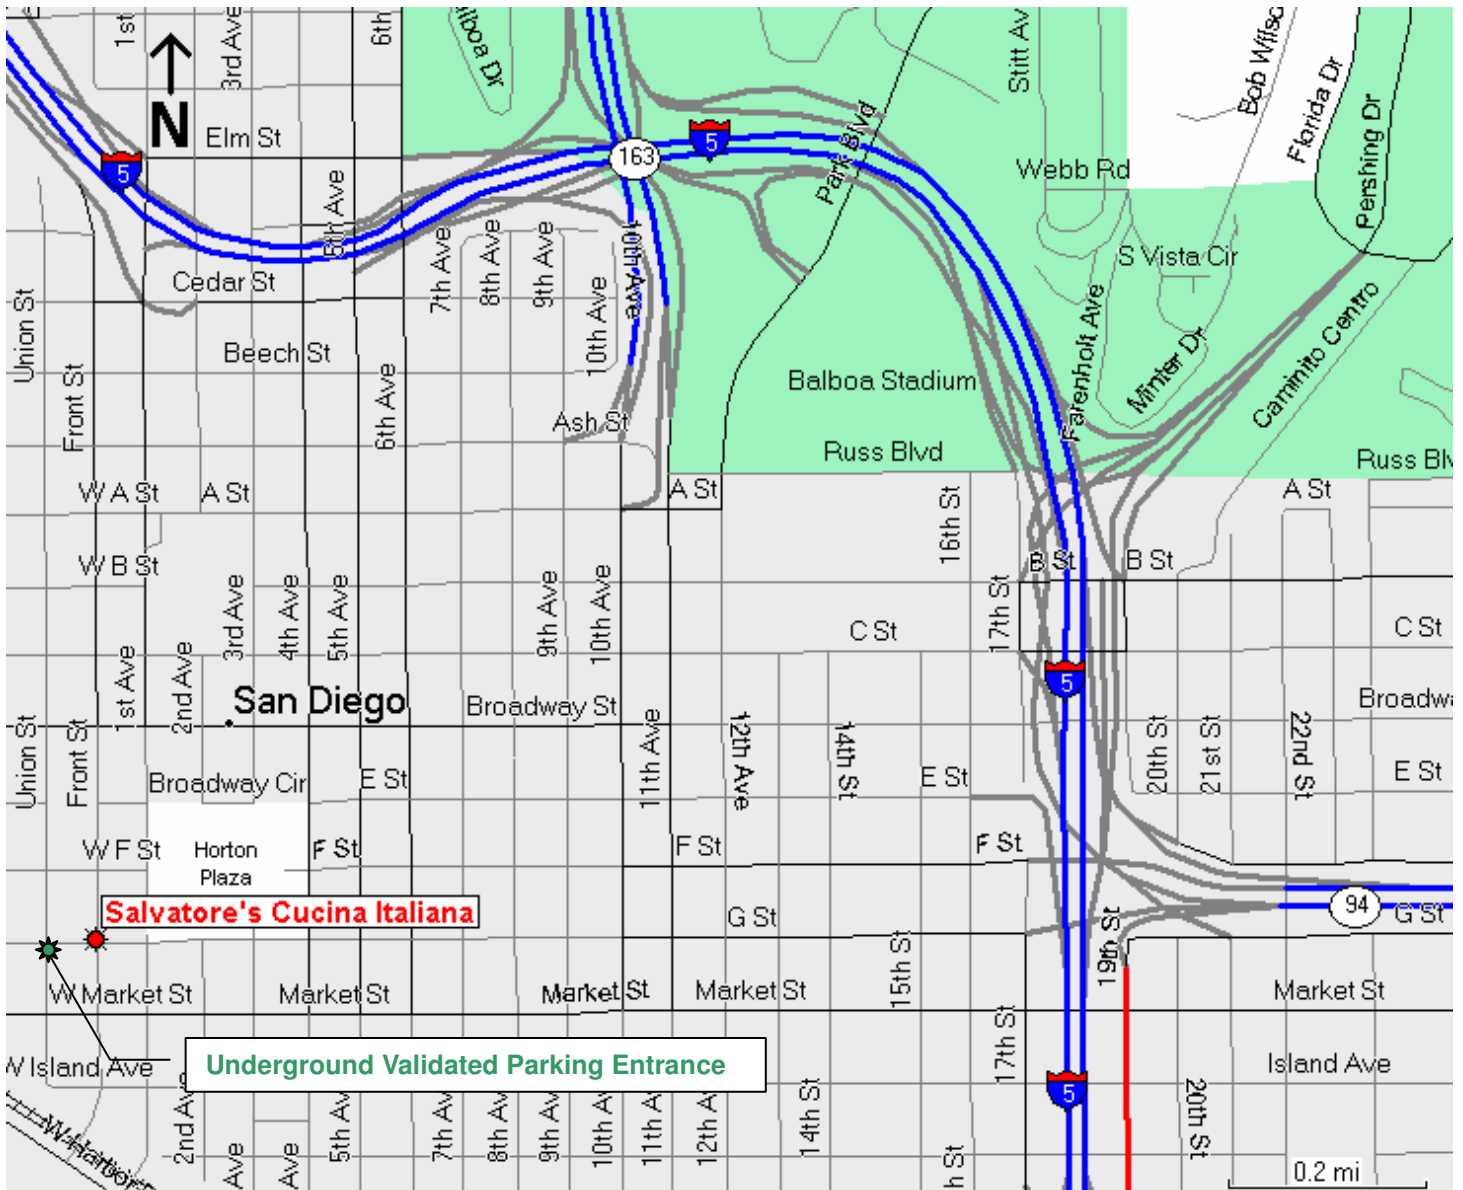

SALVATORE'S CUCINA ITALIANA

750 Front Street
San Diego, CA 92101

Highway/Surface Street Map