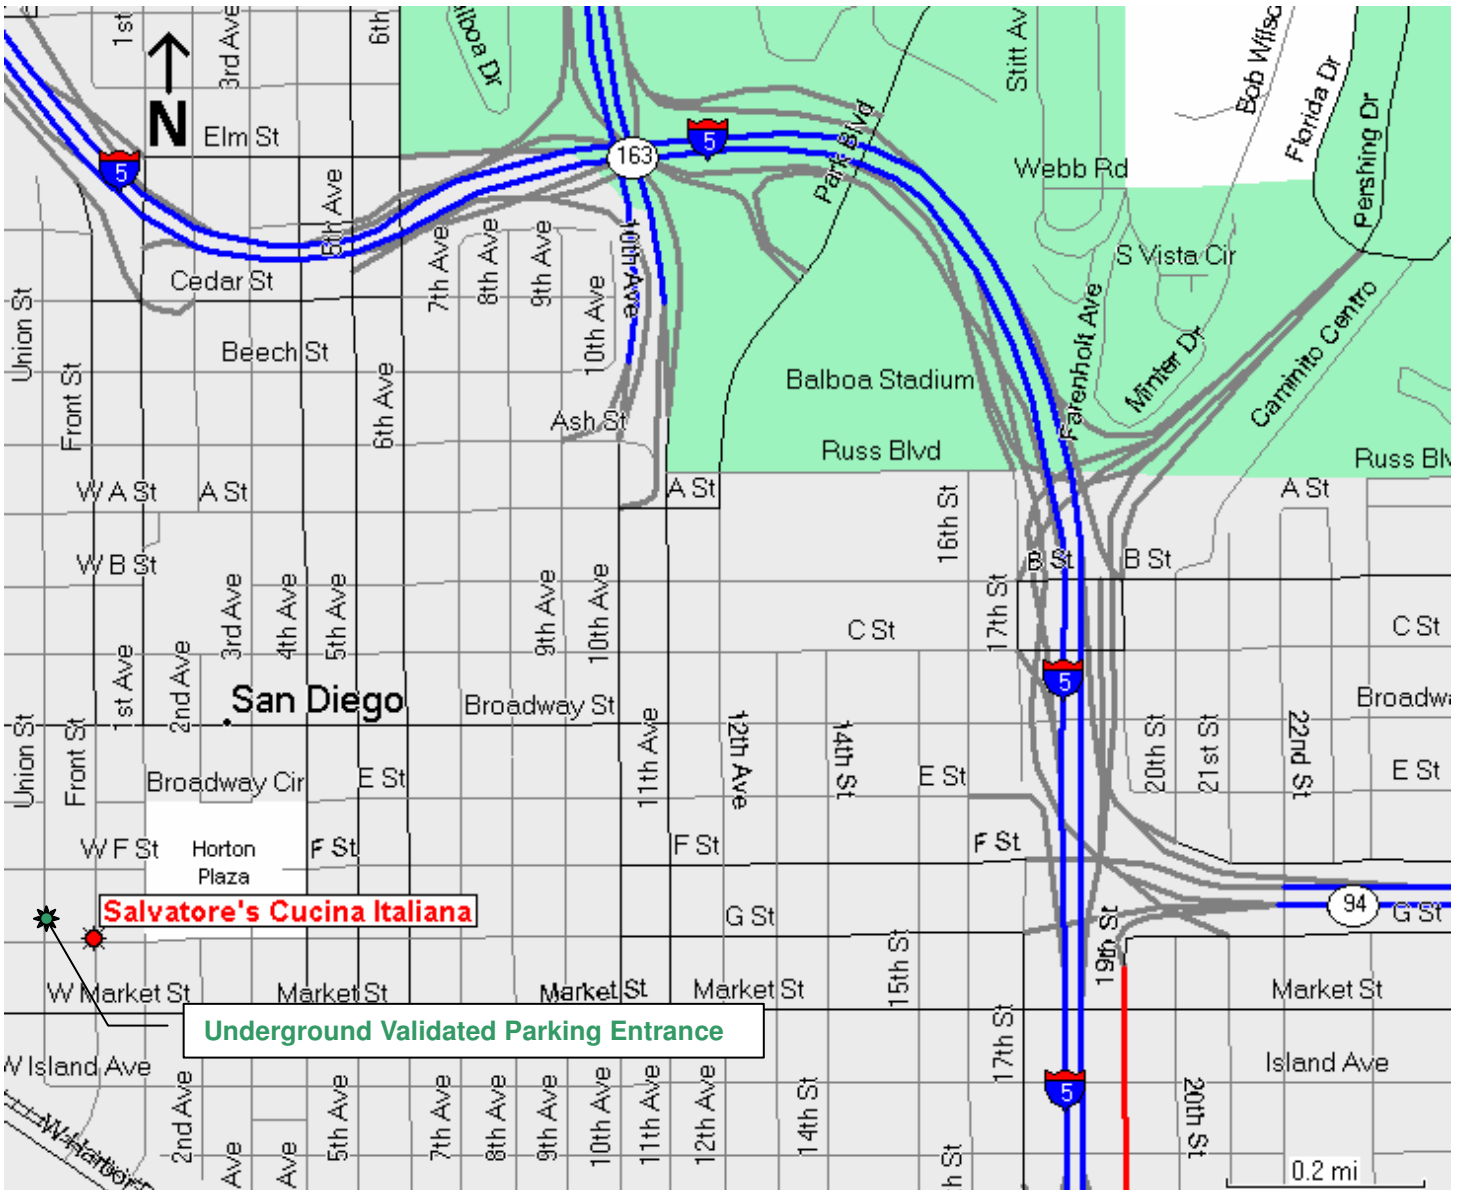

SALVATORE'S
CUCINA ITALIANA

750 Front Street
San Diego, CA 92101

Highway/Surface Street Map