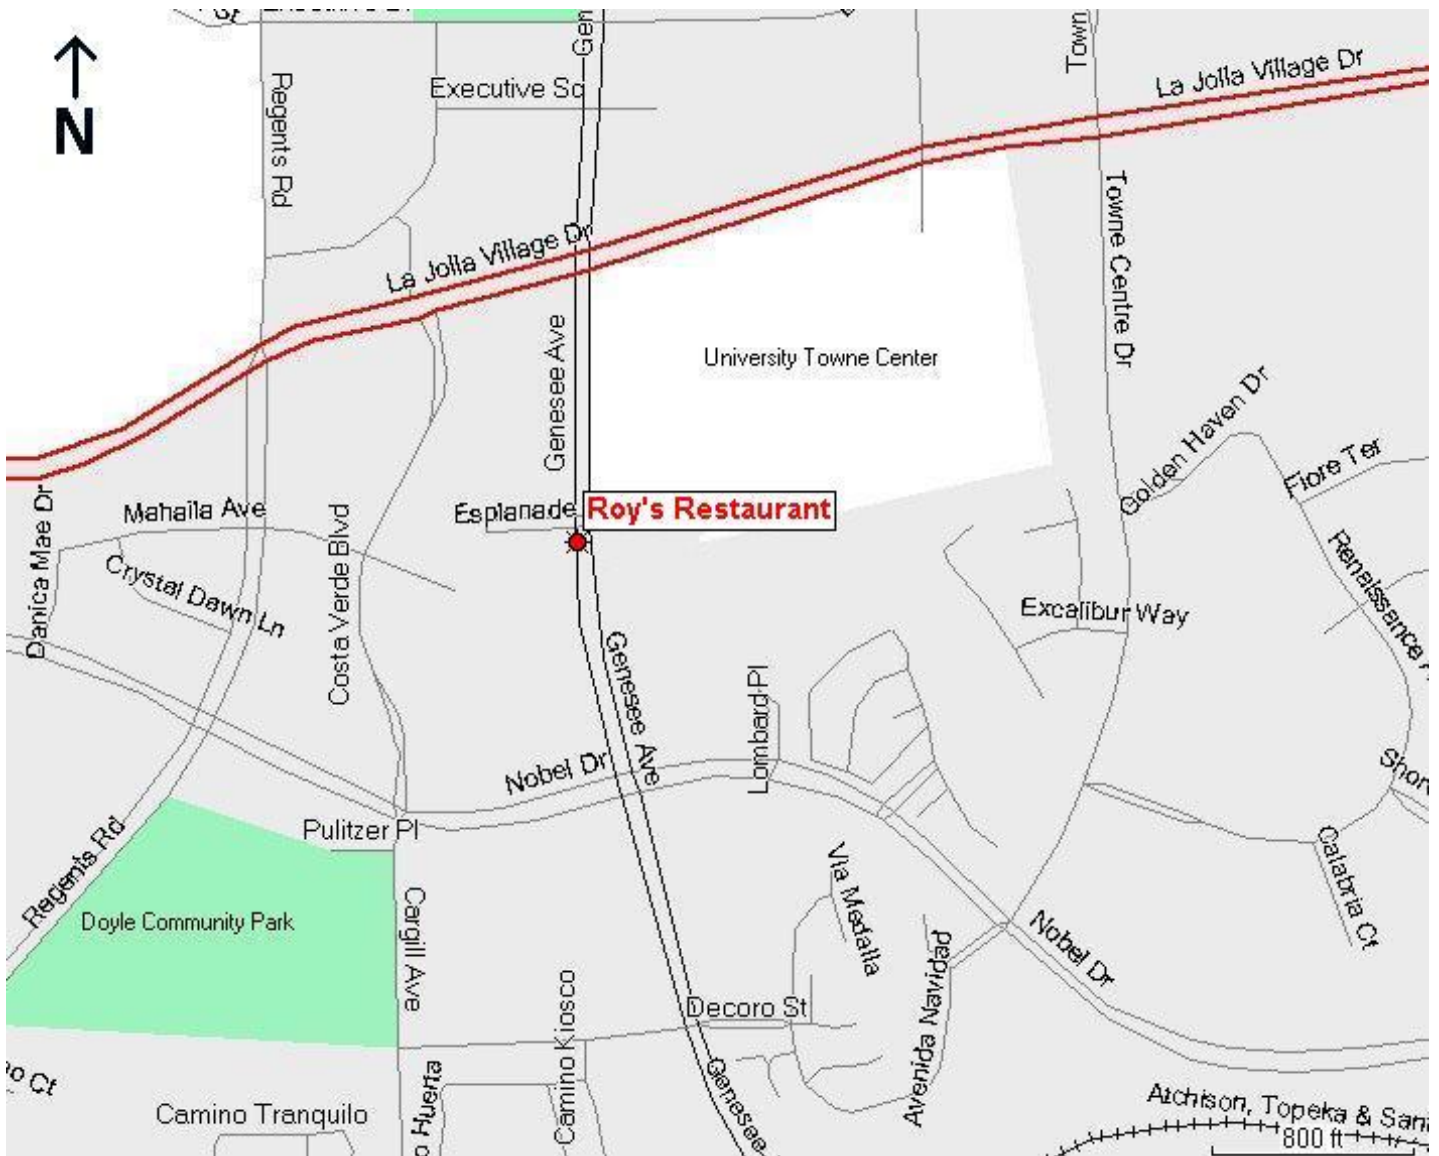

Roy's

8670 Genesee Avenue
San Diego, CA 92122

Highway Map

Roy's

8670 Genesee Avenue
San Diego, CA 92122

Surface Street Map

8670 Genesee Avenue
San Diego, CA 92122

Directions

From the North heading Southbound I-5:

- ◆ Take I-5 Freeway South toward La Jolla until the La Jolla Village Drive Exit.
- ◆ Exit on La Jolla Village Drive and turn left onto La Jolla Village Drive.
- ◆ Continue on La Jolla Village Drive until Genesee Avenue.
- ◆ Turn right on Genesee Avenue and continue to first stoplight. Roy's is located on the right at 8670 Genesee Avenue.

From the South heading Northbound I-5:

- ◆ Take I-5 North toward La Jolla until the La Jolla Village Drive Exit.
- ◆ Exit on La Jolla Village Drive and turn right onto La Jolla Village Drive.
- ◆ Continue on La Jolla Village Drive until Genesee Avenue.
- ◆ Turn right on Genesee Avenue and continue to first stoplight. Roy's is located on the right at 8670 Genesee Avenue.

From I-805 North:

- ◆ Take I-805 North towards La Jolla until the La Jolla Village Drive Exit.
- ◆ Exit on La Jolla Village Drive and stay to the left of the fork towards La Jolla Village Drive.
- ◆ Continue on La Jolla Village Drive until Genesee Avenue.
- ◆ Turn left on Genesee Avenue and continue to first stoplight. Roy's is located on the right at 8670 Genesee Avenue.