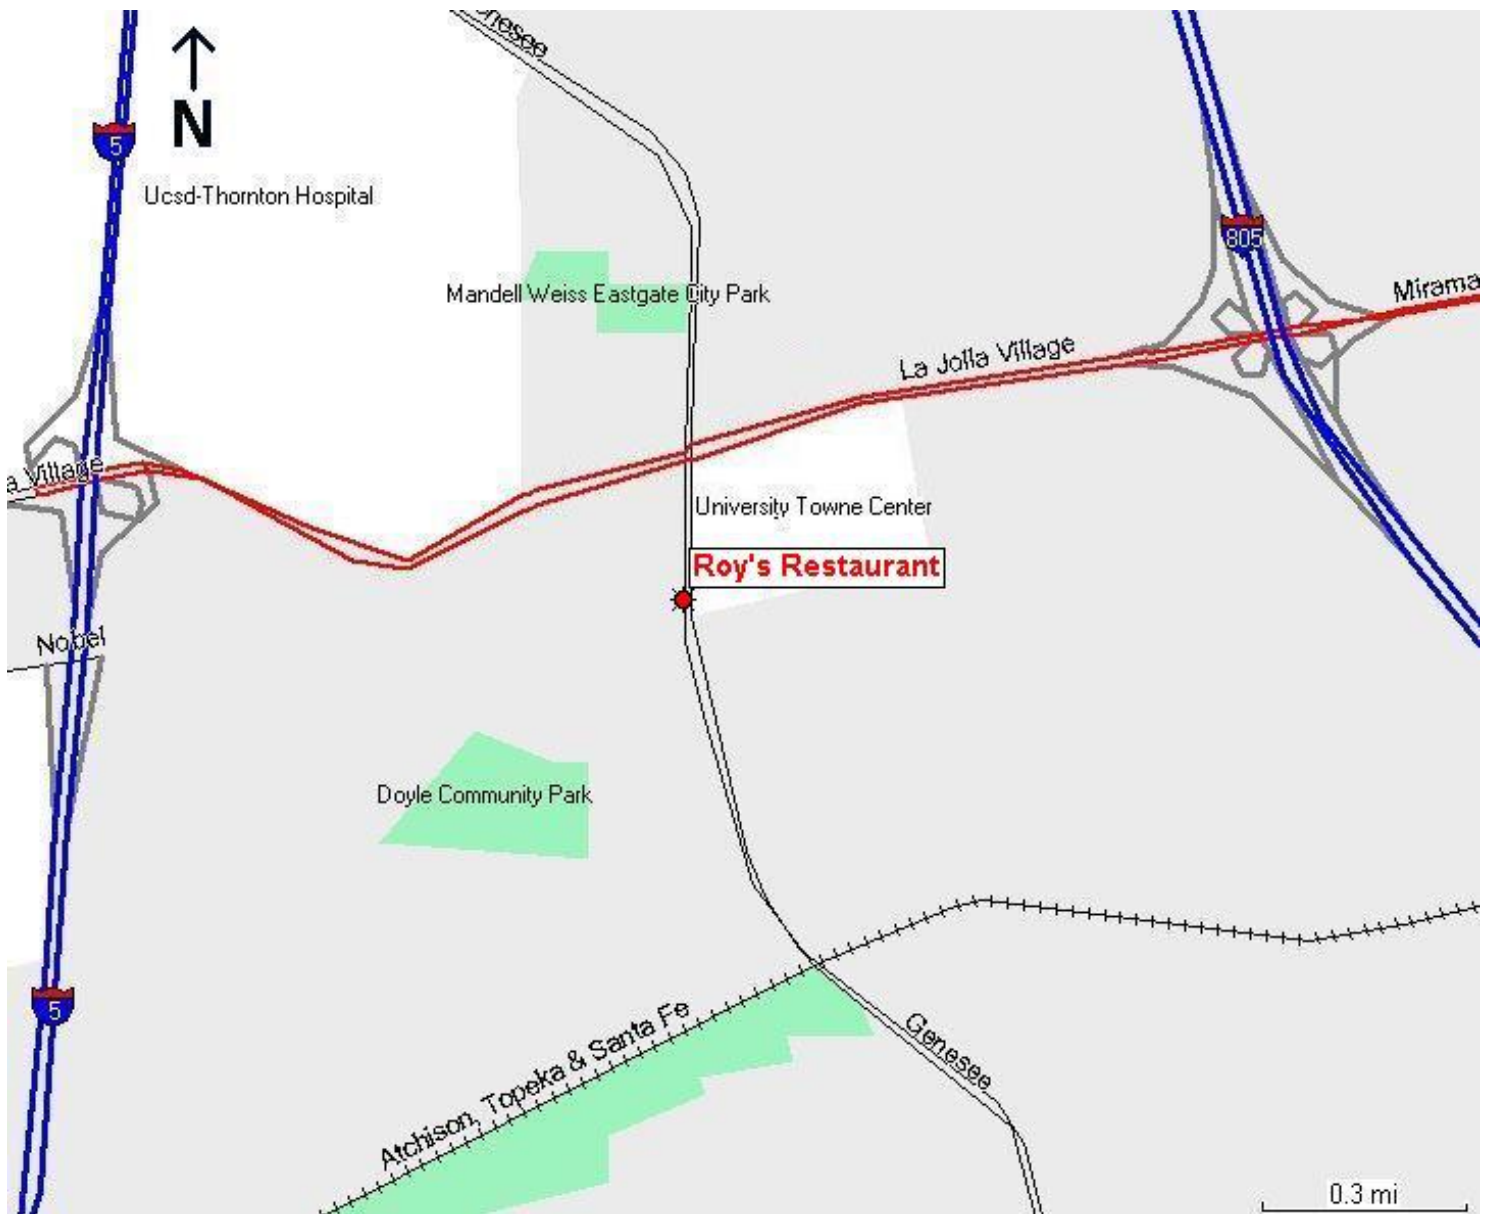

Roy's

8670 Genesee Avenue
San Diego, CA 92122

Highway Map

Roy's

8670 Genesee Avenue
San Diego, CA 92122

Surface Street Map

8670 Genesee Avenue
San Diego, CA 92122

Directions

From the North heading Southbound I-5:

- ◆ Take I-5 Freeway South toward La Jolla until the La Jolla Village Drive Exit.
- ◆ Exit on La Jolla Village Drive and turn left onto La Jolla Village Drive.
- ◆ Continue on La Jolla Village Drive until Genesee Avenue.
- ◆ Turn right on Genesee Avenue and continue to first stoplight. Roy's is located on the right at 8670 Genesee Avenue.

From the South heading Northbound I-5:

- ◆ Take I-5 North toward La Jolla until the La Jolla Village Drive Exit.
- ◆ Exit on La Jolla Village Drive and turn right onto La Jolla Village Drive.
- ◆ Continue on La Jolla Village Drive until Genesee Avenue.
- ◆ Turn right on Genesee Avenue and continue to first stoplight. Roy's is located on the right at 8670 Genesee Avenue.

From I-805 North:

- ◆ Take I-805 North towards La Jolla until the La Jolla Village Drive Exit.
- ◆ Exit on La Jolla Village Drive and stay to the left of the fork towards La Jolla Village Drive.
- ◆ Continue on La Jolla Village Drive until Genesee Avenue.
- ◆ Turn left on Genesee Avenue and continue to first stoplight. Roy's is located on the right at 8670 Genesee Avenue.