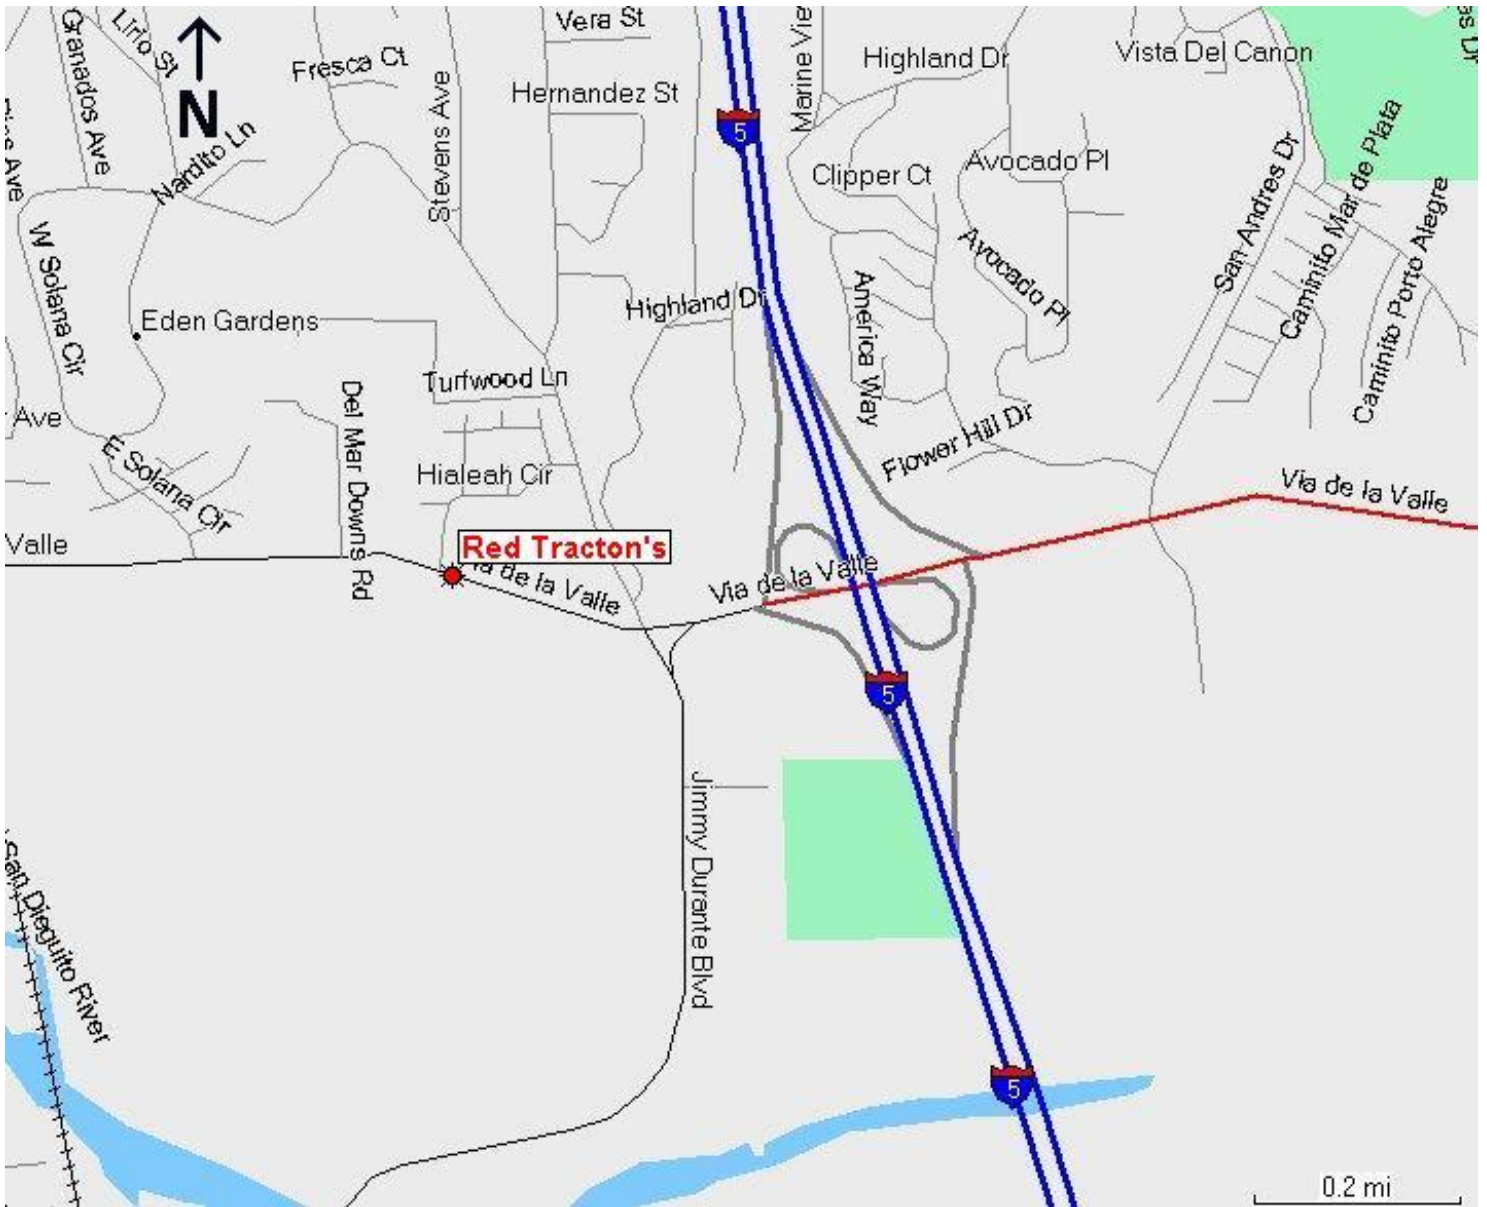

## Red Tracton's RESTAURANT

550 Via De La Valle  
Solana Beach, CA 92075

### Highway/Surface Street Map

**Red Tractor's**  
RESTAURANT

550 Via De La Valle  
Solana Beach, CA 92075

**Directions**

**From the North heading southbound I-5:**

- ◆ Take I-5 South and continue until Via De La Valle exit.
- ◆ Exit on Via De La Valle and turn right onto Via De La Valle.
- ◆ Red Tractor's is located less than ½ mile on the right at 550 Via De La Valle.

**From the South heading northbound I-5:**

- ◆ Take I-5 North and continue until Via De La Valle exit.
- ◆ Exit on Via De La Valle and turn right onto Via De La Valle.
- ◆ Red Tractor's is located ½ mile on the right at 550 Via De La Valle.