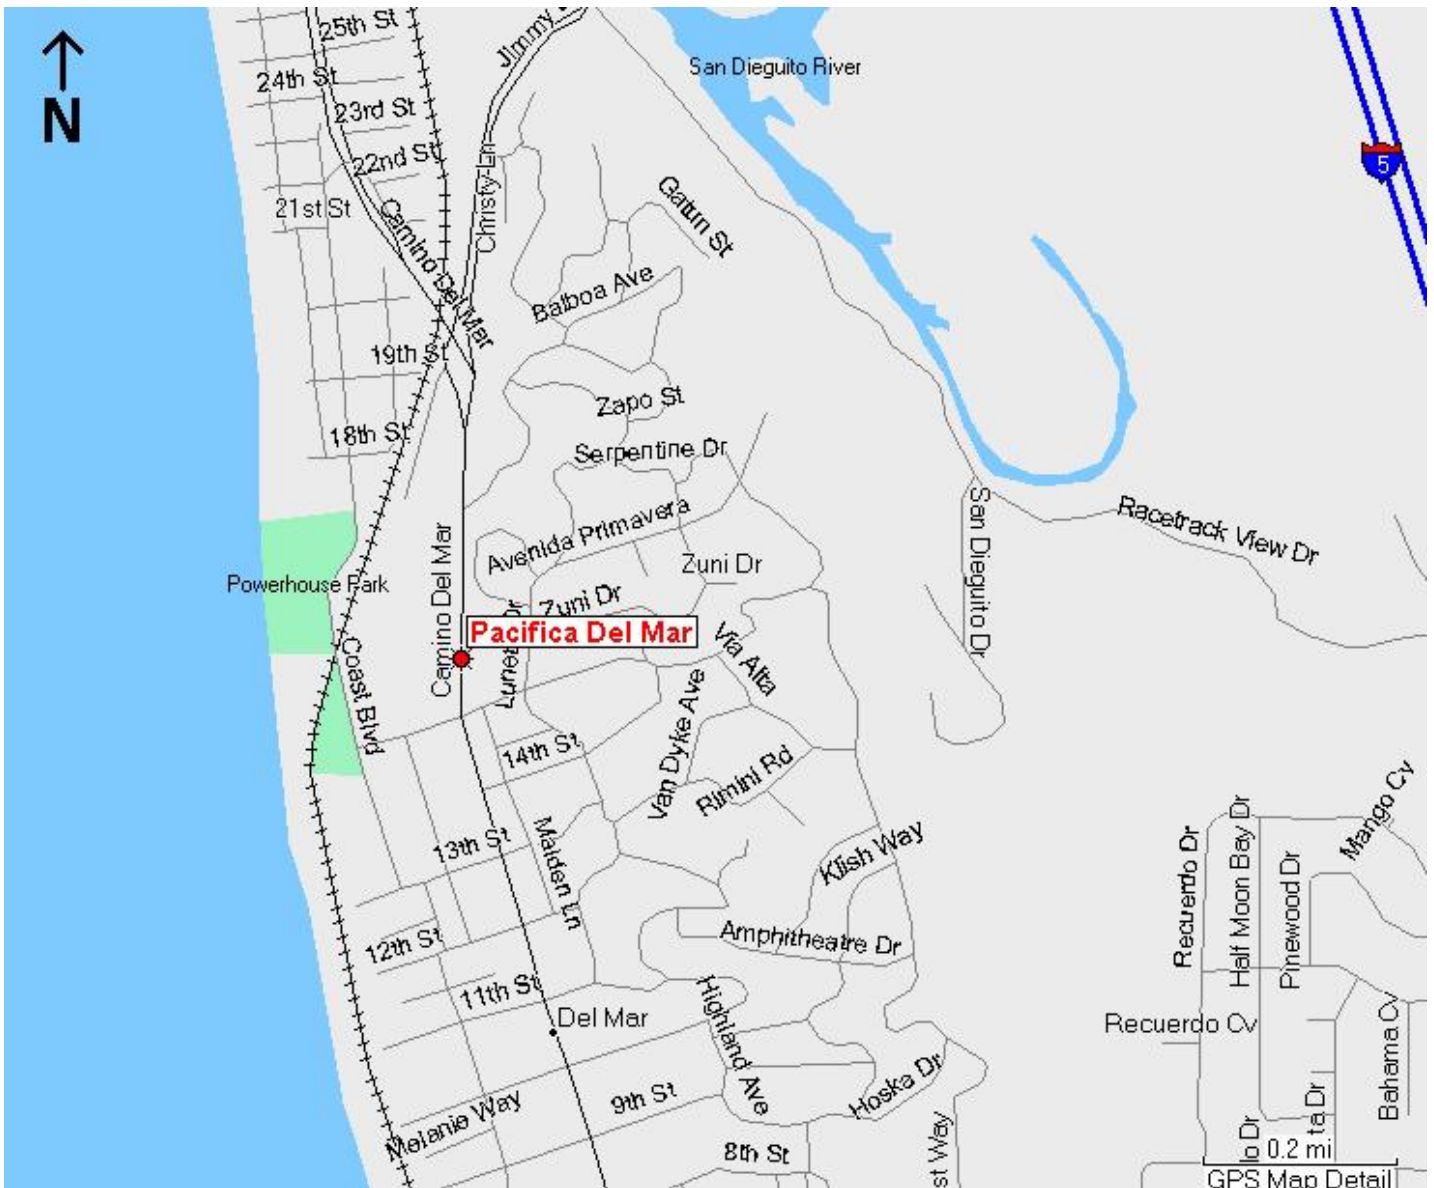

1555 Camino Del Mar
Del Mar, CA 92014

Highway Street Map

1555 Camino Del Mar
Del Mar, CA 92014

Surface Street Map

1555 Camino Del Mar
Del Mar, CA 92014

Directions

From the North heading southbound I-5:

- ◆ Take I-5 South and continue until Via De La Valle exit.
- ◆ Exit on Via De La Valle and turn right on Via De La Valle.
- ◆ Continue on Via De La Valle until Jimmy Durante Boulevard.
- ◆ Turn left on Jimmy Durante Boulevard. Jimmy Durante Boulevard will turn into Camino Del Mar.
- ◆ Continue on Camino Del Mar for ¼ mile. Pacifica Del Mar is located on the left at 1555 Camino Del Mar.

From the South heading northbound I-5:

- ◆ Take I-5 North and continue until Del Mar Heights Road exit.
- ◆ Exit on Del Mar Heights Road and turn left on Del Mar Heights Road.
- ◆ Continue on Del Mar Heights Road until Camino Del Mar.
- ◆ Turn right on Camino Del Mar and continue for about 1 mile. Pacifica Del Mar is located on the right at 155 Camino Del Mar.