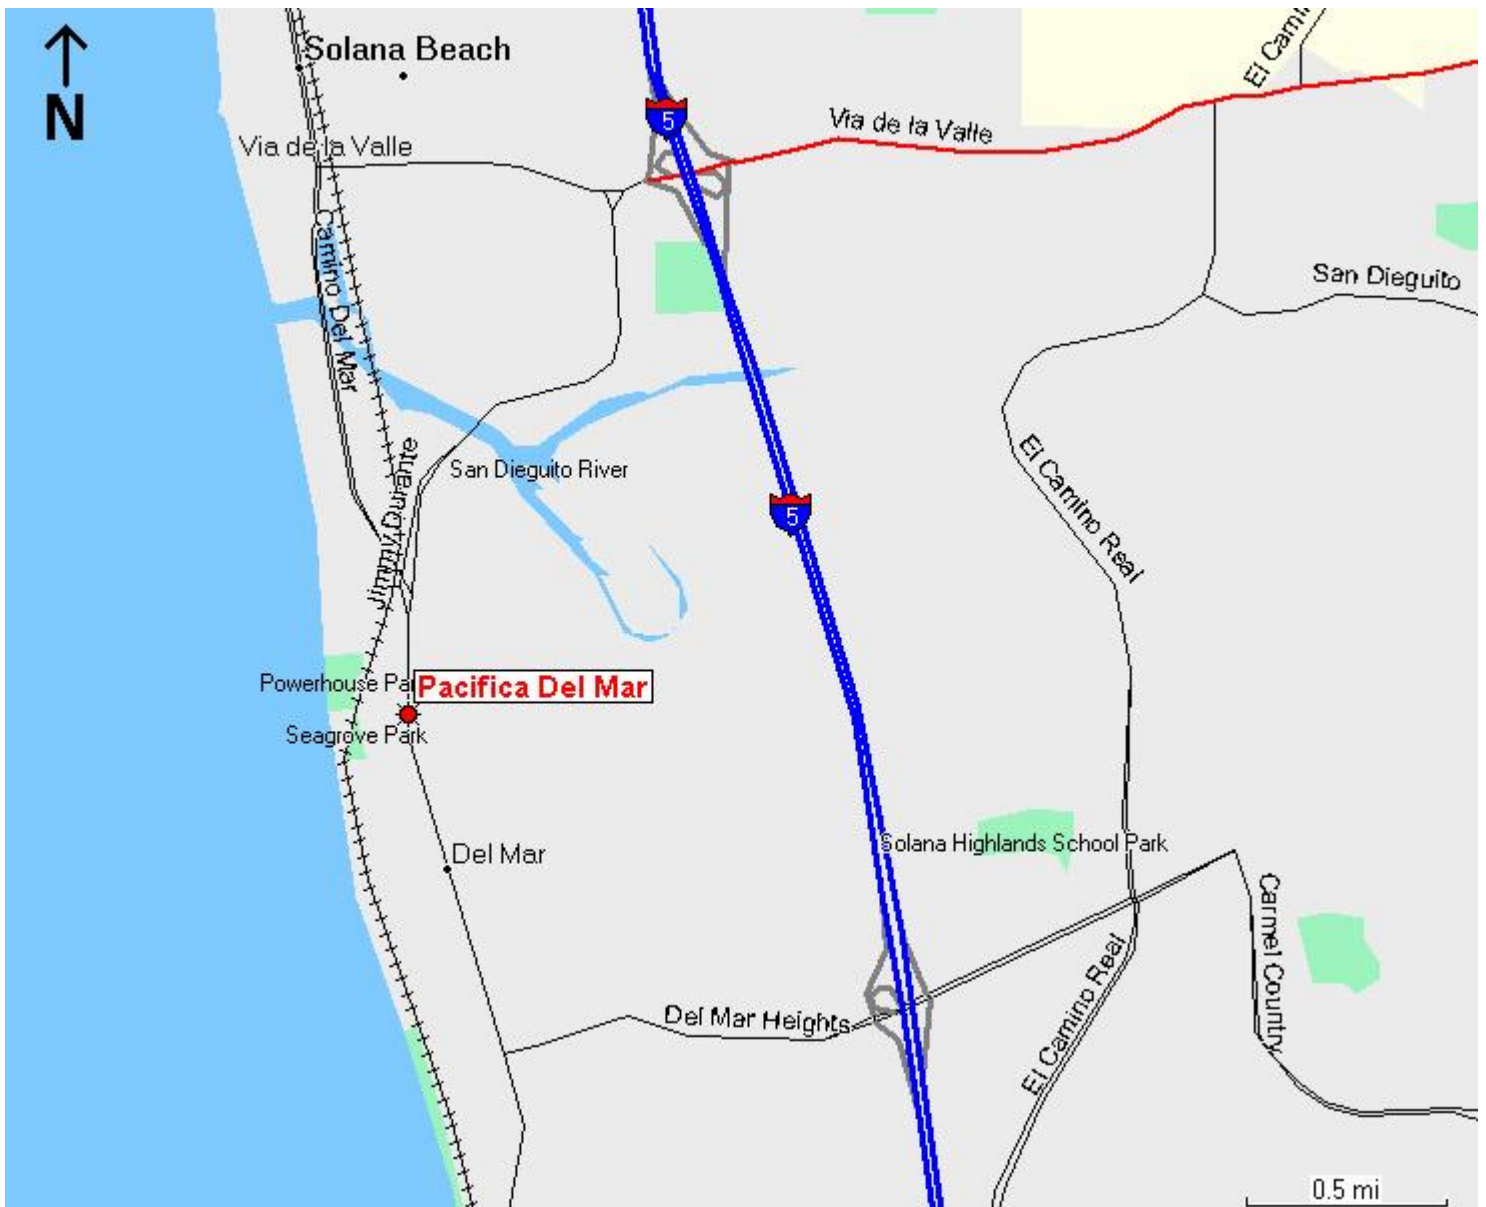

1555 Camino Del Mar
Del Mar, CA 92014

Highway Street Map

1555 Camino Del Mar
Del Mar, CA 92014

Surface Street Map

1555 Camino Del Mar
Del Mar, CA 92014

Directions

From the North heading southbound I-5:

- ◆ Take I-5 South and continue until Via De La Valle exit.
- ◆ Exit on Via De La Valle and turn right on Via De La Valle.
- ◆ Continue on Via De La Valle until Jimmy Durante Boulevard.
- ◆ Turn left on Jimmy Durante Boulevard. Jimmy Durante Boulevard will turn into Camino Del Mar.
- ◆ Continue on Camino Del Mar for ¼ mile. Pacifica Del Mar is located on the left at 1555 Camino Del Mar.

From the South heading northbound I-5:

- ◆ Take I-5 North and continue until Del Mar Heights Road exit.
- ◆ Exit on Del Mar Heights Road and turn left on Del Mar Heights Road.
- ◆ Continue on Del Mar Heights Road until Camino Del Mar.
- ◆ Turn right on Camino Del Mar and continue for about 1 mile. Pacifica Del Mar is located on the right at 155 Camino Del Mar.