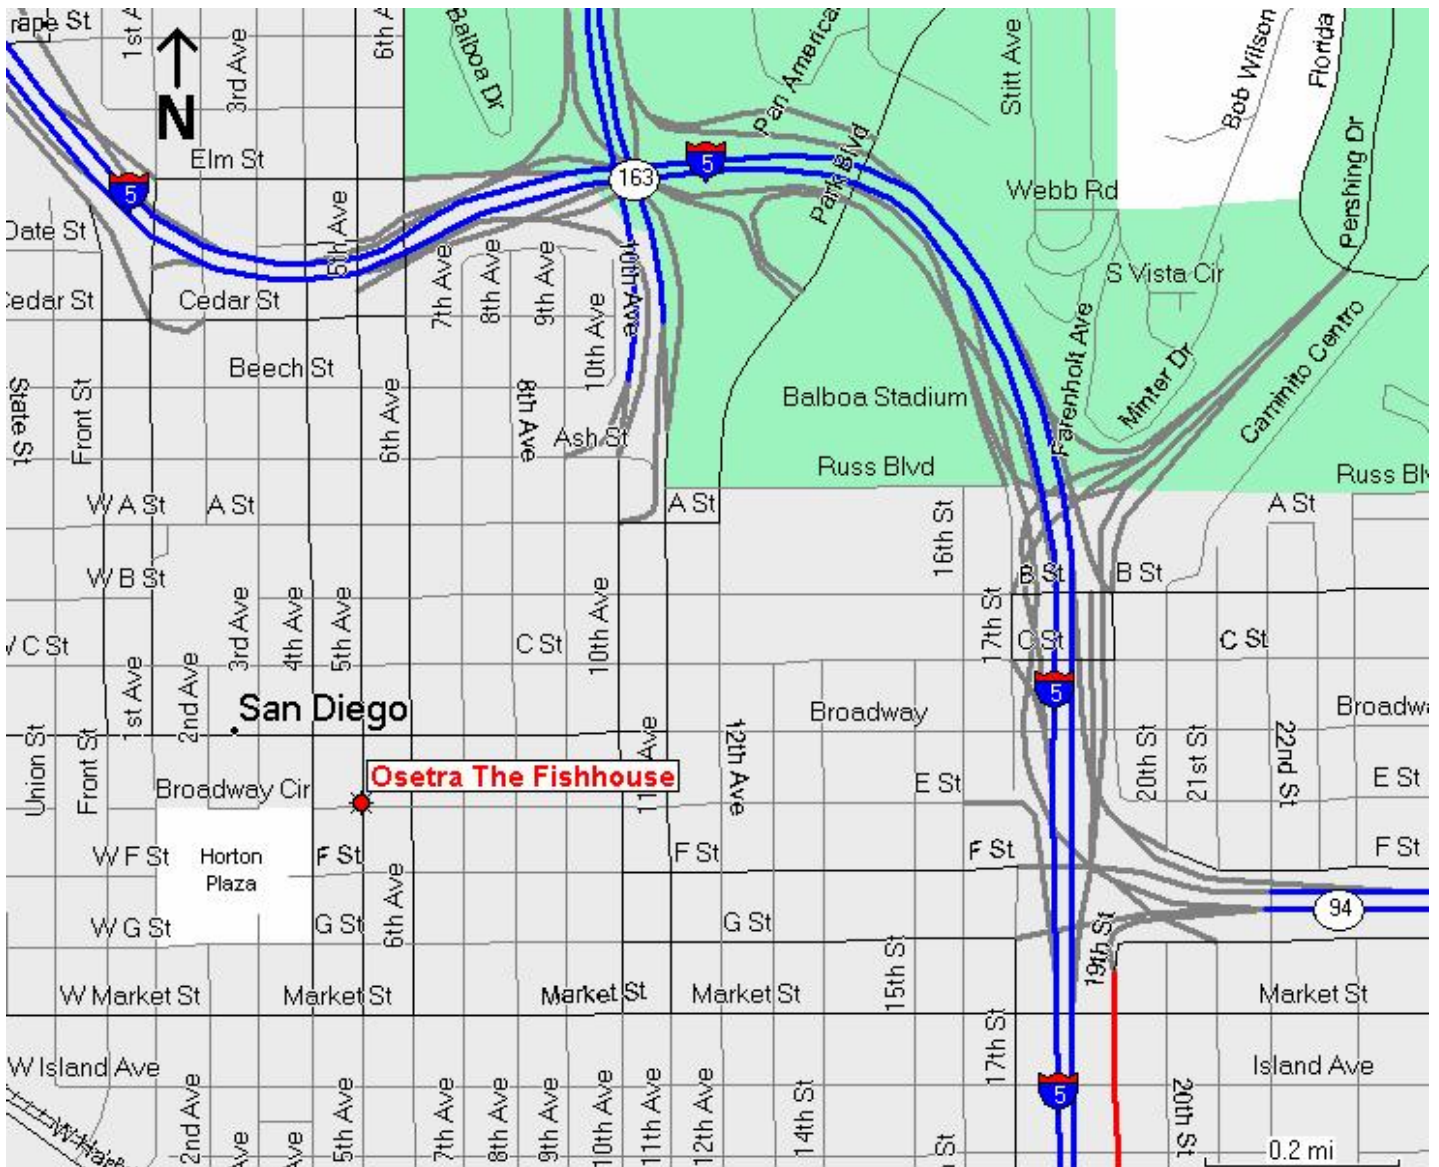

Highway/Surface Street Map