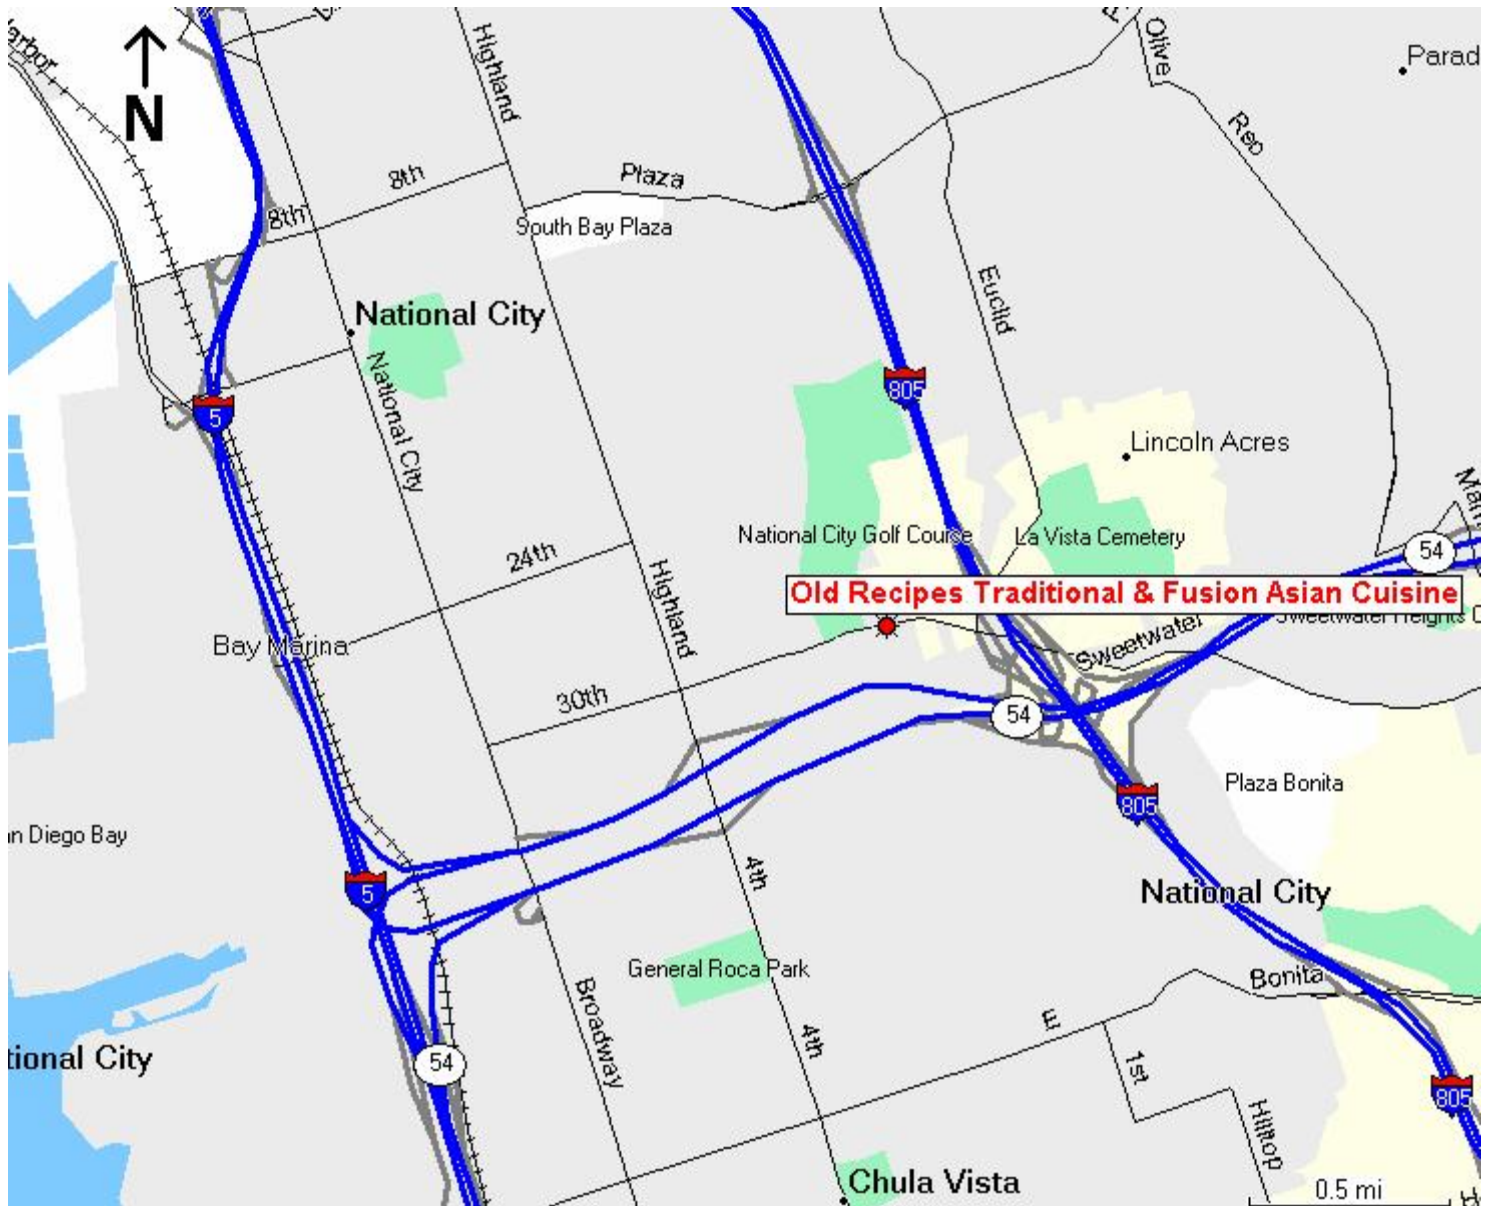

1615 Sweetwater Road, Suite A & B
National City, CA 91950

Highway Map

1615 Sweetwater Road, Suite A & B
National City, CA 91950

Surface Street Map

1615 Sweetwater Road, Suite A & B
National City, CA 91950

Directions

From I-5 North or South:

- ◆ Take I-5 Freeway until Junction Highway 54 East.
- ◆ Merge with Highway 54 East and exit on Highland Avenue.
- ◆ Turn left on Highland Avenue and continue to Sweetwater Road.
- ◆ Turn right on Sweetwater Road. Old Recipes is located ½ mile on the left at 1615 Sweetwater Road.

From the South heading Northbound I-805:

- ◆ Take I-805 North to Sweetwater Road exit.
- ◆ Turn left on Sweetwater Road. Old Recipes is located less than ½ mile on the right at 1615 Sweetwater Road.

From the North heading Southbound I-805:

- ◆ Take I-805 South to Sweetwater Road exit.
- ◆ Turn left on Sweetwater Road. Old Recipes is located less than ½ mile on the right at 1615 Sweetwater Road.