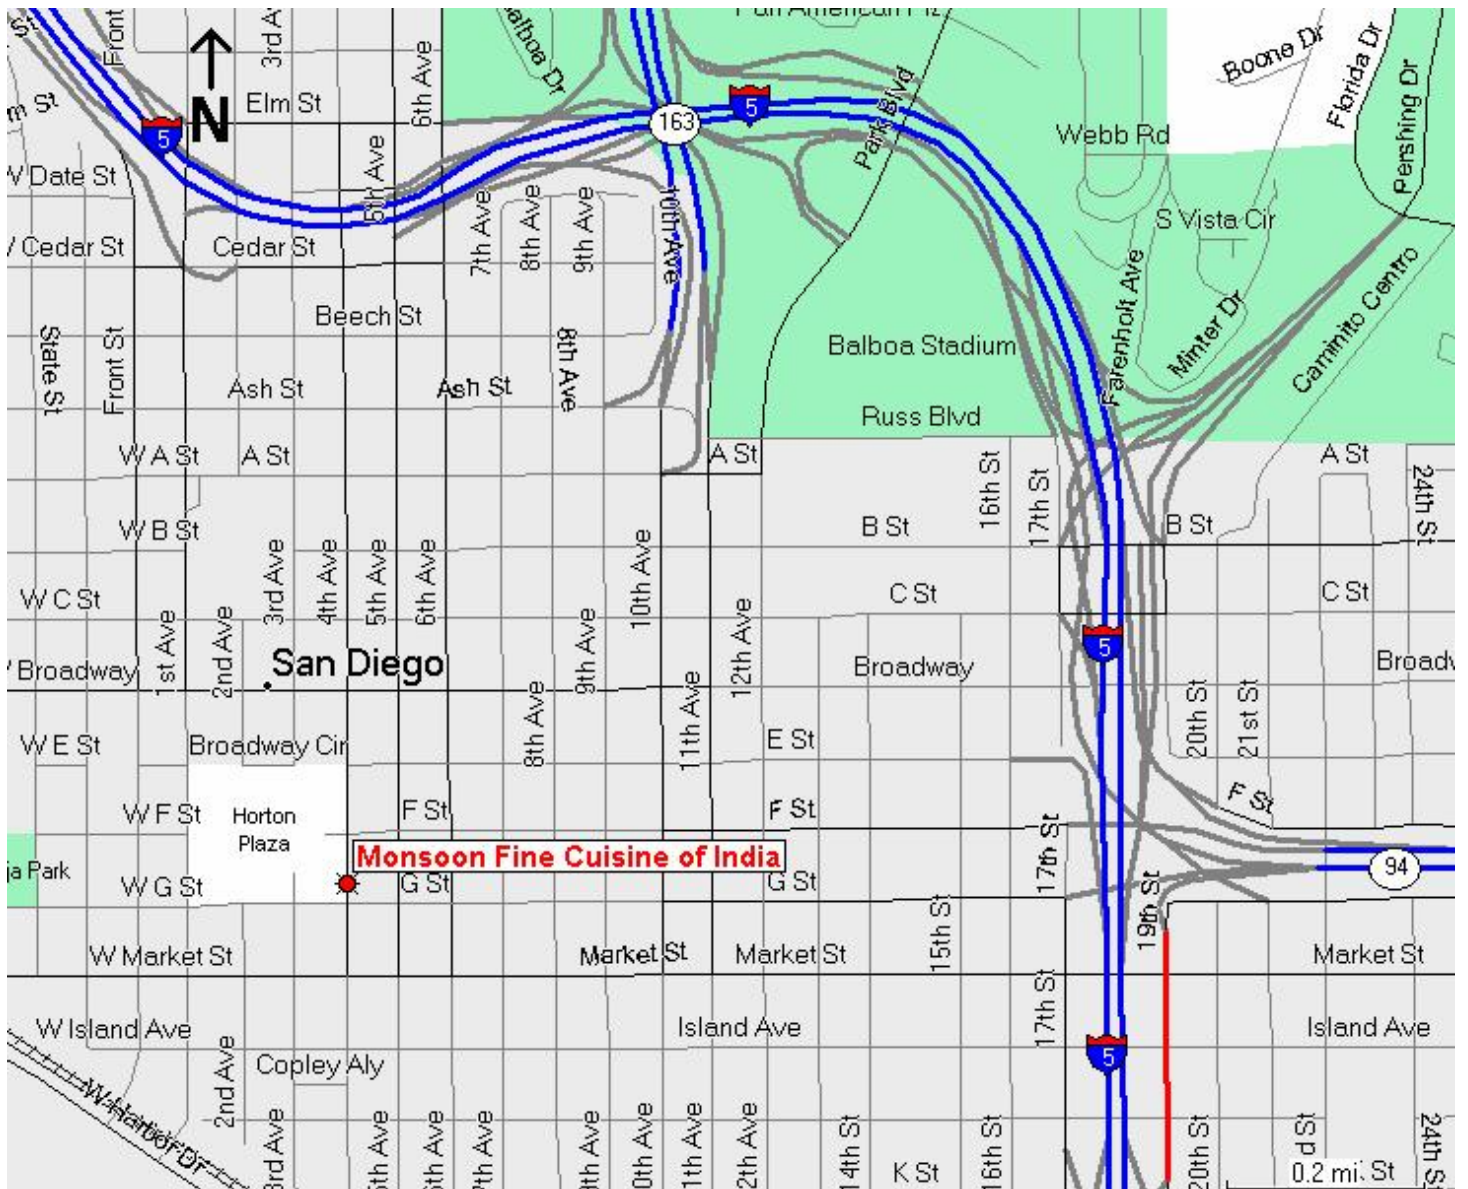

Highway/Surface Street Map