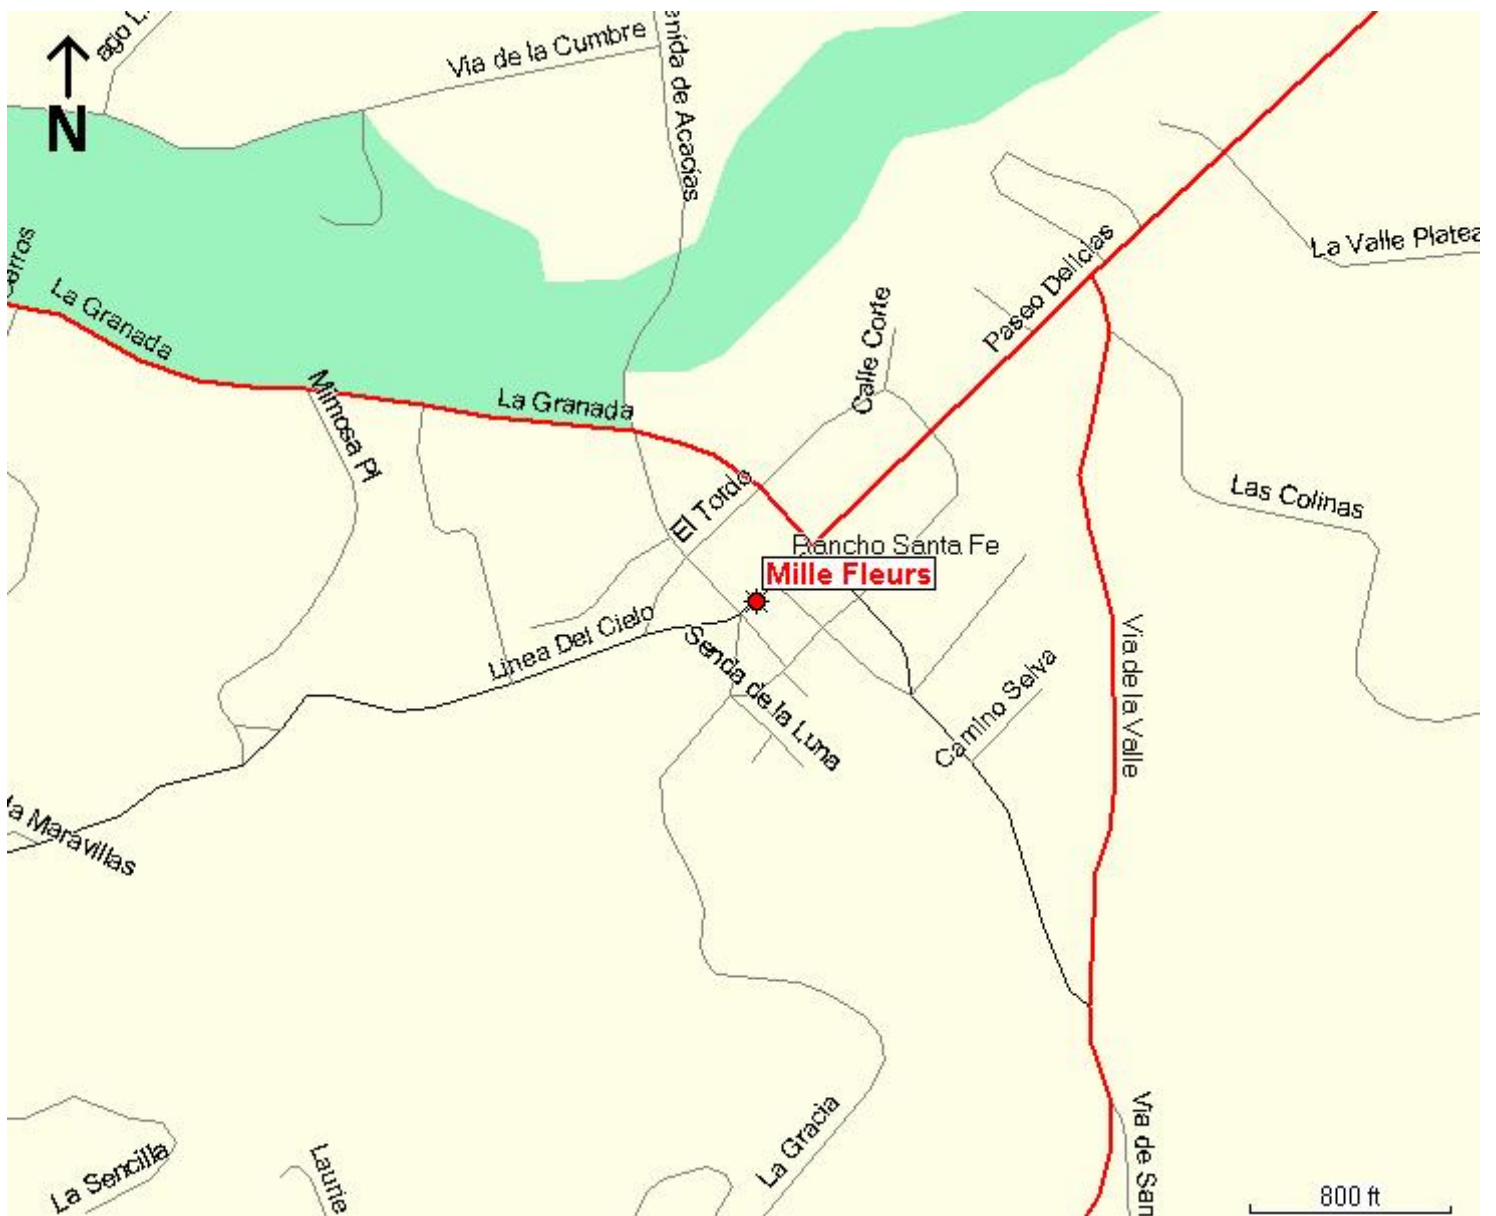

Mille Fleurs

6009 Paseo Delicias
Rancho Santa Fe, CA 92067

Surface Street Map