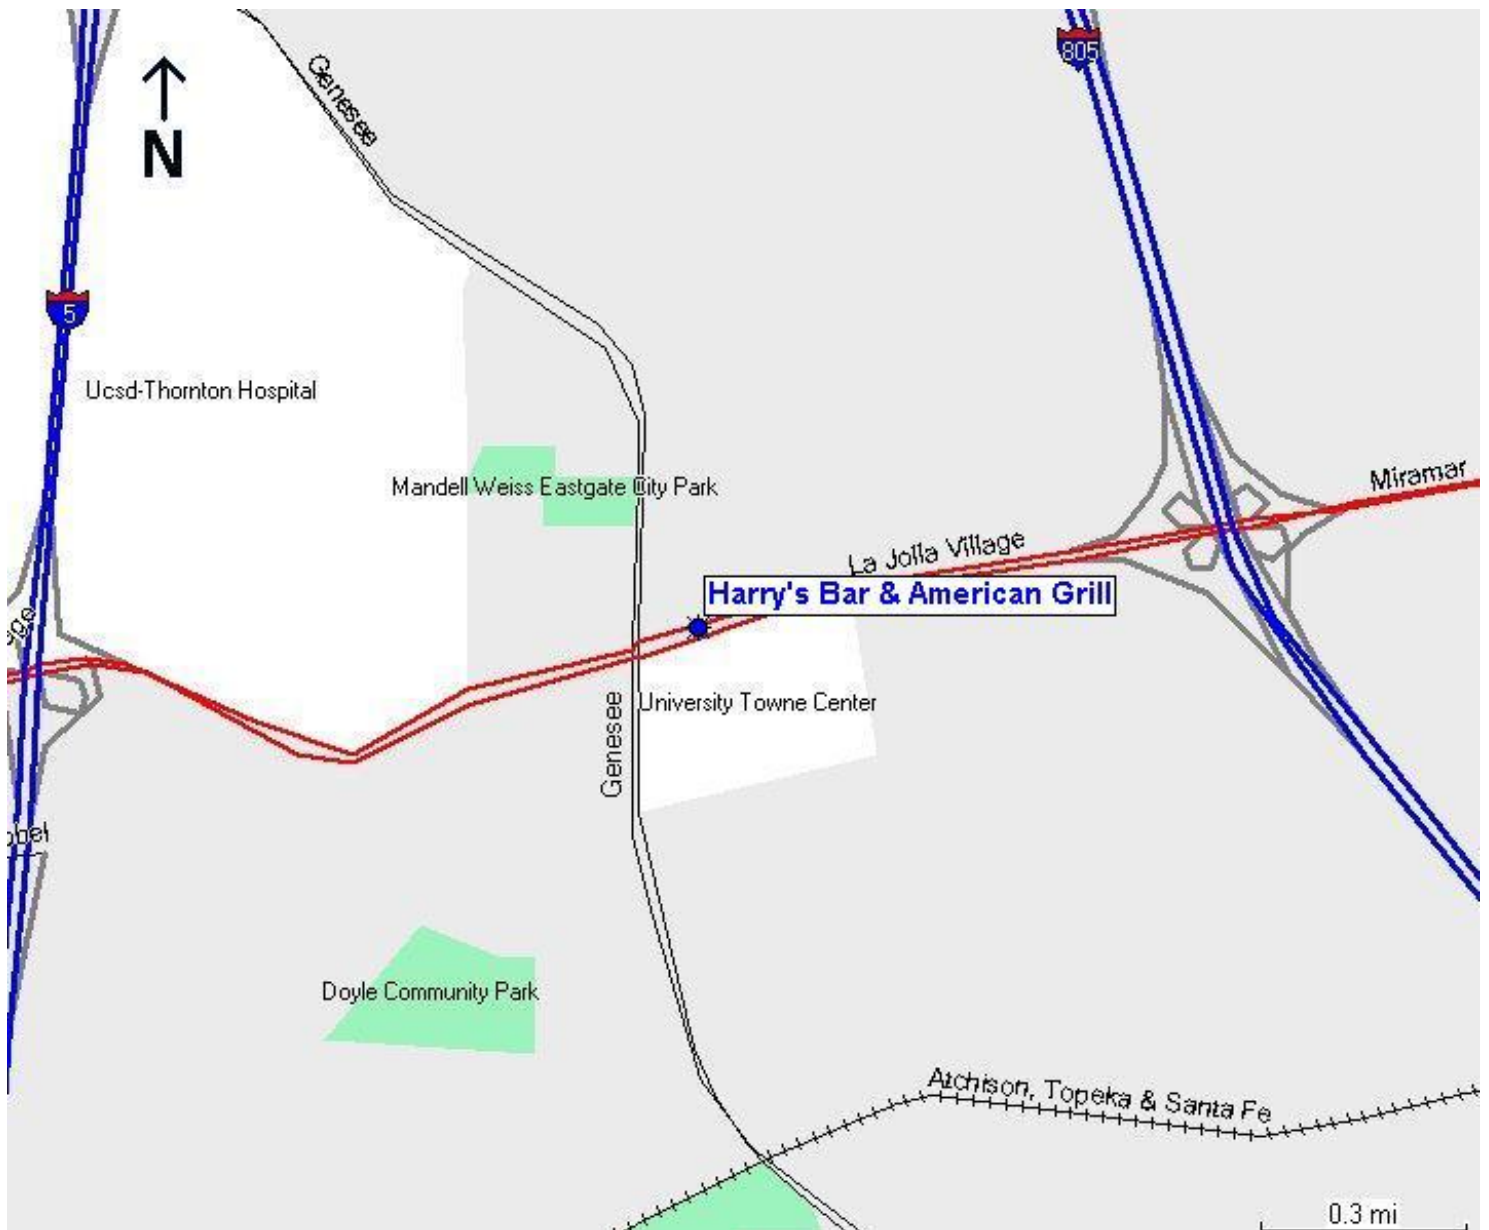

### Highway Map

#### **From the North heading Southbound I-5:**

- ◆ Take I-5 Freeway South toward La Jolla until the junction with I-805 South.
- ◆ Merge with I-805 South and continue to the La Jolla Village Drive exit.
- ◆ Exit on La Jolla Village Drive and stay to the right of the fork towards La Jolla Village Drive.
- ◆ Continue on La Jolla Village Drive for ½ mile. Harry's Bar and American Grill is located on the right, just after passing Executive Way at 4370 La Jolla Village Drive.

#### **From the South heading Northbound I-5:**

- ◆ Take I-5 North toward La Jolla until the La Jolla Village Drive Exit.
- ◆ Exit on La Jolla Village Drive and turn right onto La Jolla Village Drive.
- ◆ Continue on La Jolla Village Drive for 1.1 miles until Executive Way.
- ◆ Make a U-turn at Executive Way. Harry's Bar and American Grill is located on the right, just after the U-turn at Executive Way at 4370 La Jolla Village Drive.

#### **From I-805 North:**

- ◆ Take I-805 North towards La Jolla until the La Jolla Village Drive Exit.
- ◆ Exit on La Jolla Village Drive and stay to the left of the fork towards La Jolla Village Drive.
- ◆ Continue on La Jolla Village Drive for ½ mile. Harry's Bar and American Grill is located on the right, just after passing Executive Way at 4370 La Jolla Village Drive.