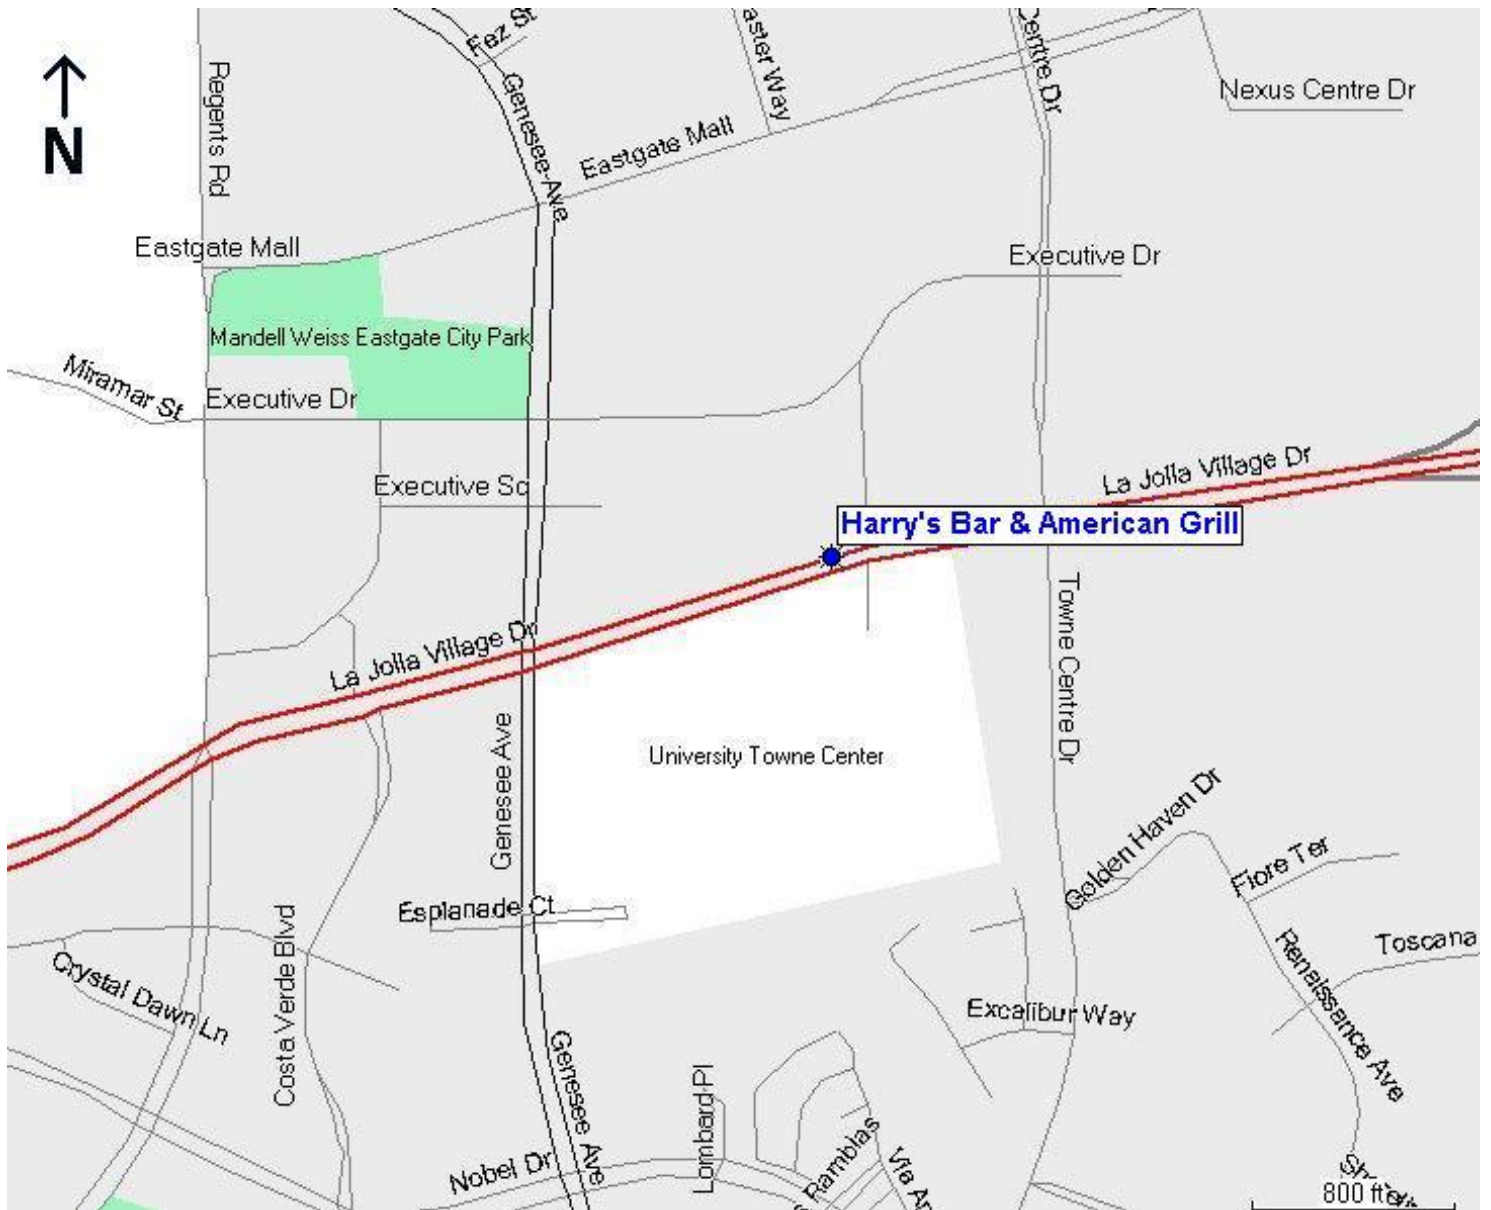

HARRY'S BAR and American Grill

4370 La Jolla Village Drive
San Diego, CA 92121

Surface Street Map