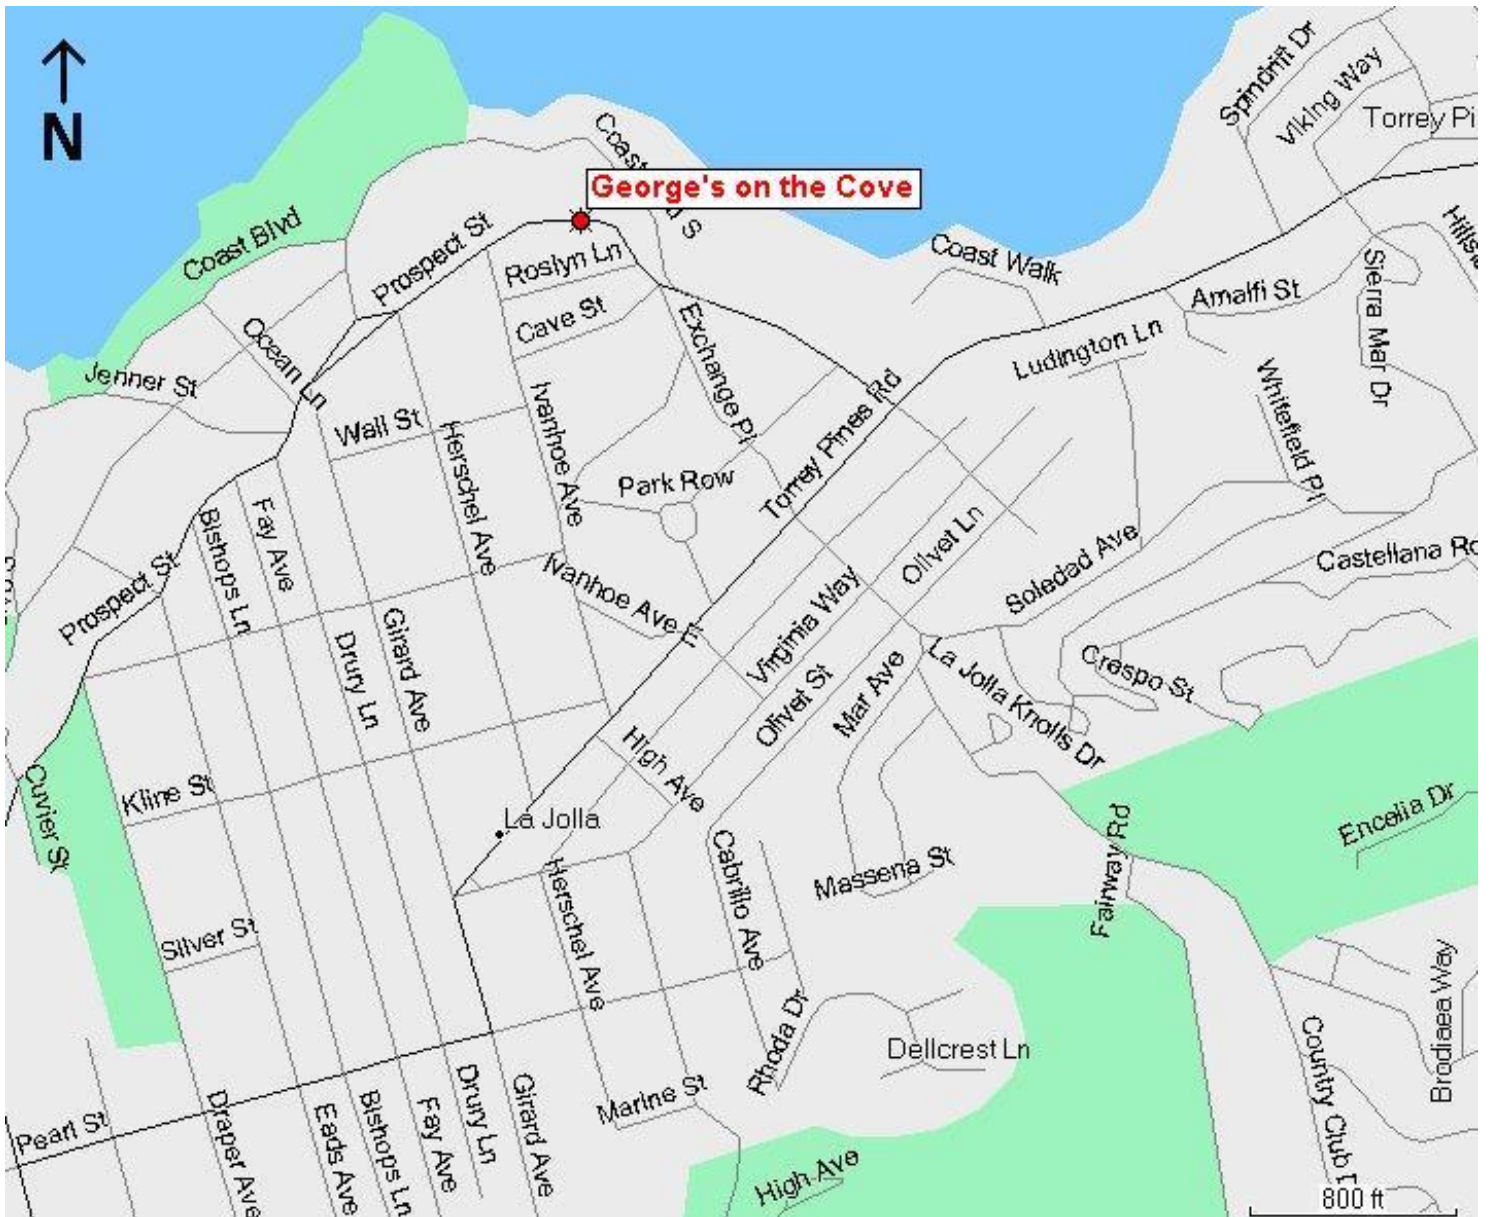

GEORGE'S

at the COVE

1250 Prospect Street
La Jolla, CA 92037

Highway Map

GEORGE'S

at the COVE

1250 Prospect Street
La Jolla, CA 92037

Surface Street Map

GEORGE'S

at the COVE

1250 Prospect Street
La Jolla, CA 92037

Directions

From the North heading Southbound I-5:

- ◆ Take I-5 Freeway South toward La Jolla until the La Jolla Village Drive exit.
- ◆ Exit on La Jolla Village Drive and head West until Torrey Pines Road.
- ◆ Turn left on Torrey Pines Road and continue until Prospect Street.
- ◆ Turn right on Prospect Street and continue ½ mile. George's at the Cove is located on the right at 1250 Prospect Street.

From the South heading Northbound I-5:

- ◆ Take I-5 North toward La Jolla until the La Jolla Parkway West Exit
- ◆ Exit on La Jolla Parkway West; La Jolla Parkway becomes Torrey Pines Road
- ◆ Continue on Torrey Pines Road until Prospect Street.
- ◆ Turn right on Prospect Street and continue ½ mile. George's at the Cove is located on the right at 1250 Prospect Street.

From I-805 North or South:

- ◆ Take I-805 North or South towards Highway-52.
- ◆ Exit on junction Highway-52 WEST towards downtown La Jolla.
- ◆ Continue on Highway 52 WEST until it ends to become La Jolla Parkway West; La Jolla Parkway becomes Torrey Pines Road.
- ◆ Continue on Torrey Pines Road until Prospect Street.
- ◆ Turn right on Prospect Street and continue ½ mile. George's at the Cove is located on the right at 1250 Prospect Street.