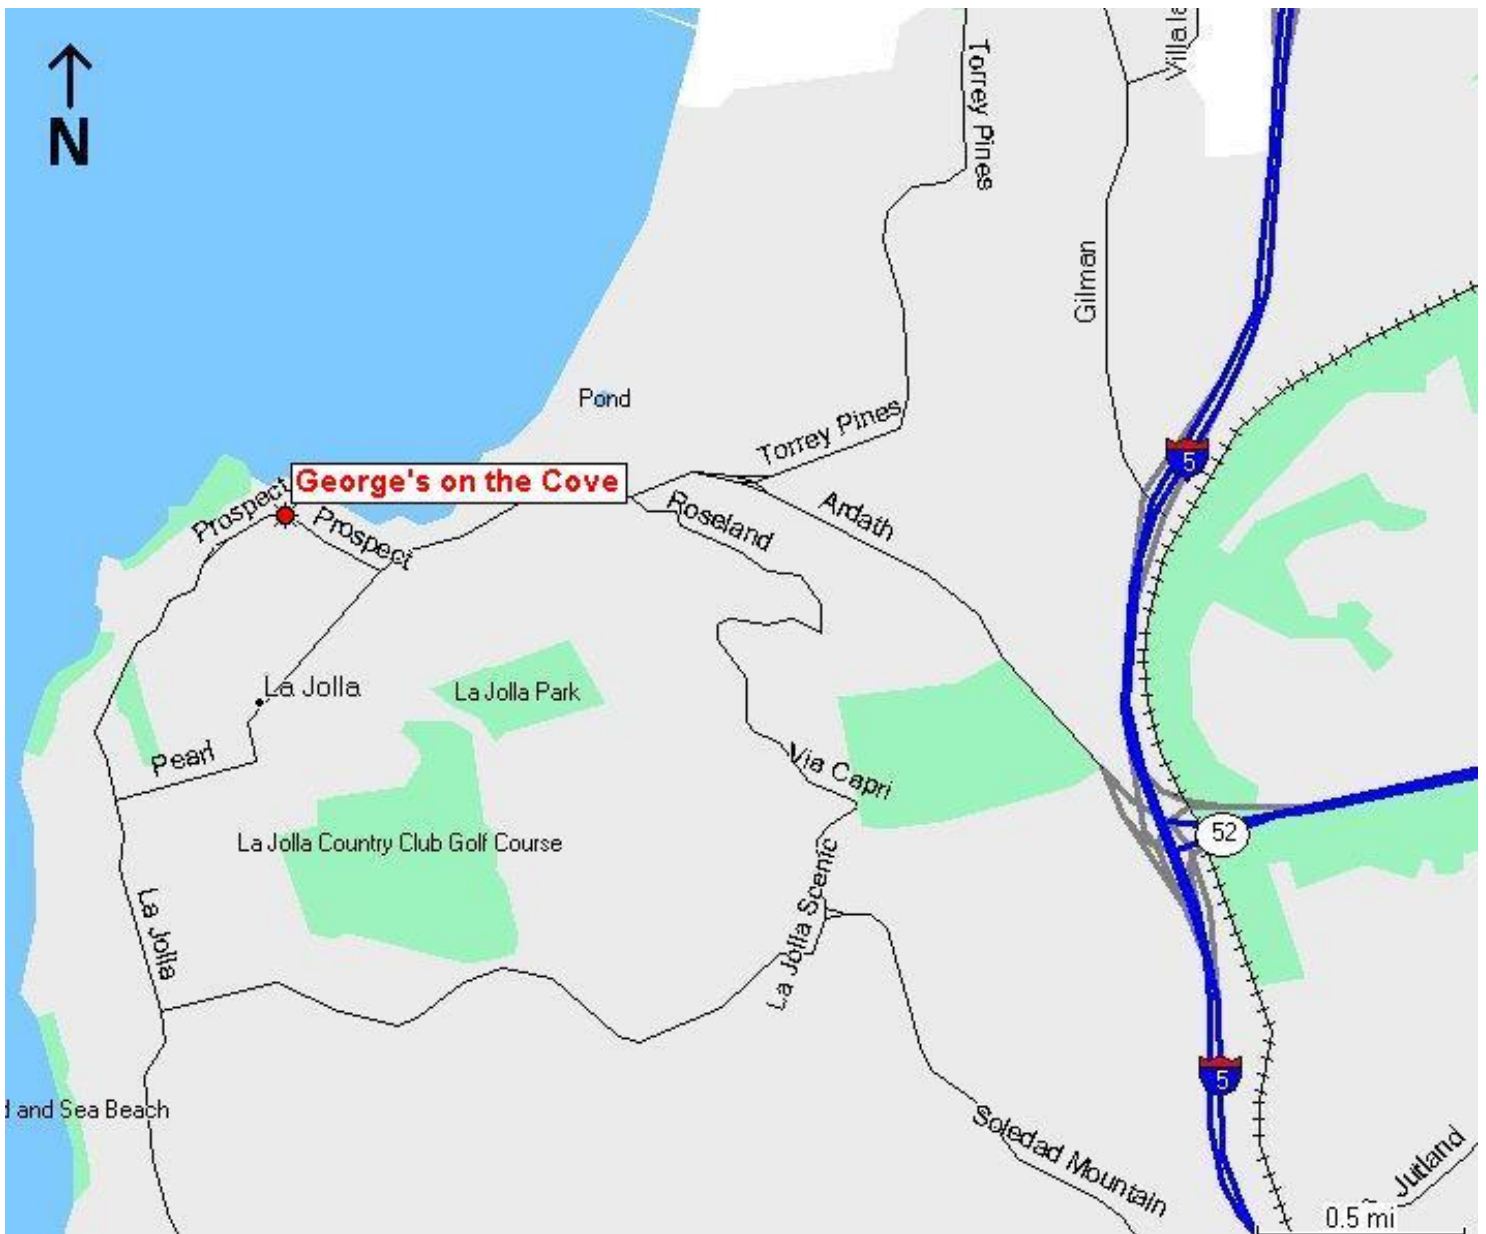

GEORGE'S

at the COVE

1250 Prospect Street
La Jolla, CA 92037

Highway Map

GEORGE'S

at the COVE

1250 Prospect Street
La Jolla, CA 92037

Surface Street Map

GEORGE'S

at the COVE

1250 Prospect Street
La Jolla, CA 92037

Directions

From the North heading Southbound I-5:

- ◆ Take I-5 Freeway South toward La Jolla until the La Jolla Village Drive exit.
- ◆ Exit on La Jolla Village Drive and head West until Torrey Pines Road.
- ◆ Turn left on Torrey Pines Road and continue until Prospect Street.
- ◆ Turn right on Prospect Street and continue ½ mile. George's at the Cove is located on the right at 1250 Prospect Street.

From the South heading Northbound I-5:

- ◆ Take I-5 North toward La Jolla until the La Jolla Parkway West Exit
- ◆ Exit on La Jolla Parkway West; La Jolla Parkway becomes Torrey Pines Road
- ◆ Continue on Torrey Pines Road until Prospect Street.
- ◆ Turn right on Prospect Street and continue ½ mile. George's at the Cove is located on the right at 1250 Prospect Street.

From I-805 North or South:

- ◆ Take I-805 North or South towards Highway-52.
- ◆ Exit on junction Highway-52 WEST towards downtown La Jolla.
- ◆ Continue on Highway 52 WEST until it ends to become La Jolla Parkway West; La Jolla Parkway becomes Torrey Pines Road.
- ◆ Continue on Torrey Pines Road until Prospect Street.
- ◆ Turn right on Prospect Street and continue ½ mile. George's at the Cove is located on the right at 1250 Prospect Street.