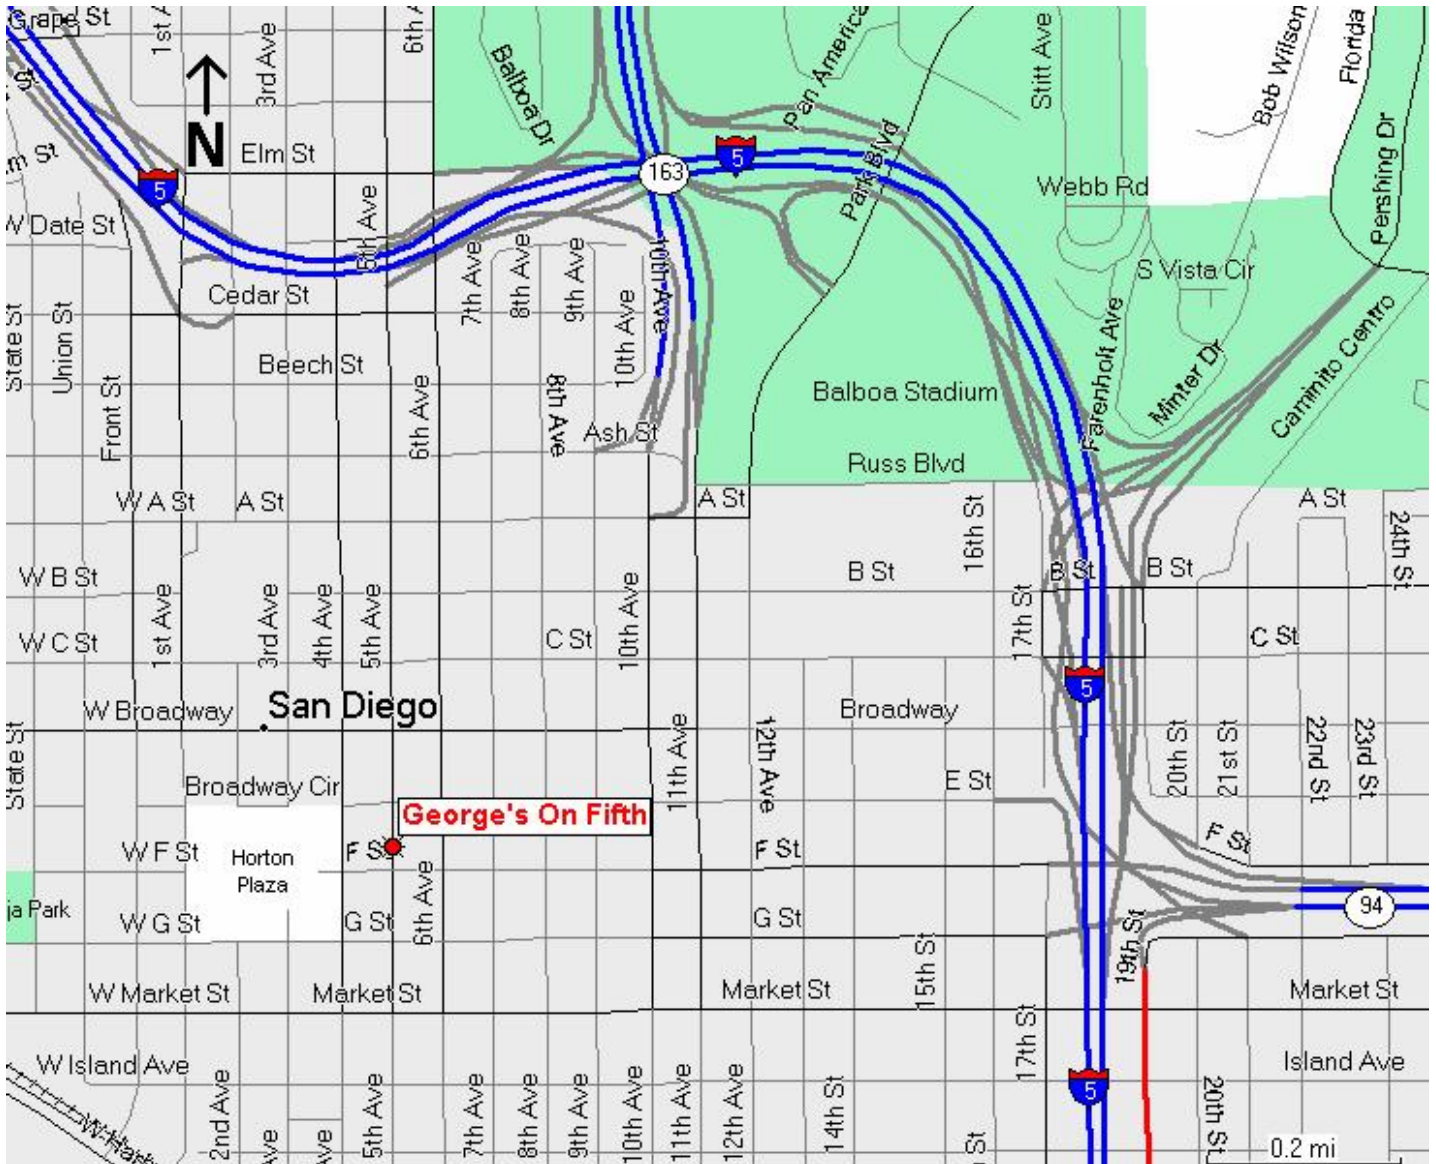

835 Fifth Avenue
San Diego, CA 92101

Highway/Surface Street Map

835 Fifth Avenue
San Diego, CA 92101

Directions

From the North heading southbound Hwy 163:

- ◆ Take Hwy 163 southbound until it becomes 10th Avenue.
- ◆ Go straight onto 10th Avenue and continue until F Street.
- ◆ Turn right on F Street and continue until 5th Avenue.
- ◆ Turn right on 5th Avenue. George's on Fifth is located on the right side at 835 Fifth Avenue.

From the North heading southbound I-5:

- ◆ Take I-5 southbound and exit Front Street.
- ◆ Veering right, the Front Street off-ramp becomes southbound Front Street with no turn necessary. Continue straight on Front Street until G Street.
- ◆ Turn left on G Street and continue to 5th Avenue.
- ◆ Turn left on 5th Avenue and continue down past F Street. George's on Fifth is located on the right side at 835 Fifth Avenue.

From the south heading northbound I-5:

- ◆ Take I-5 northbound and exit at 6th Avenue.
- ◆ Turn left (southbound) onto 6th Avenue and continue until F Street.
- ◆ Turn right on F Street and continue 5th Avenue.
- ◆ Turn right on 5th Avenue. George's on Fifth is located on the right side at 835 Fifth Avenue.

From the East heading westbound I-94:

- ◆ Take I-94 westbound until it ends and becomes F Street. Continue on F Street until 5th Avenue.
- ◆ Turn right on F Street and continue 5th Avenue.
- ◆ Turn right on 5th Avenue. George's on Fifth is located on the right side at 835 Fifth Avenue.