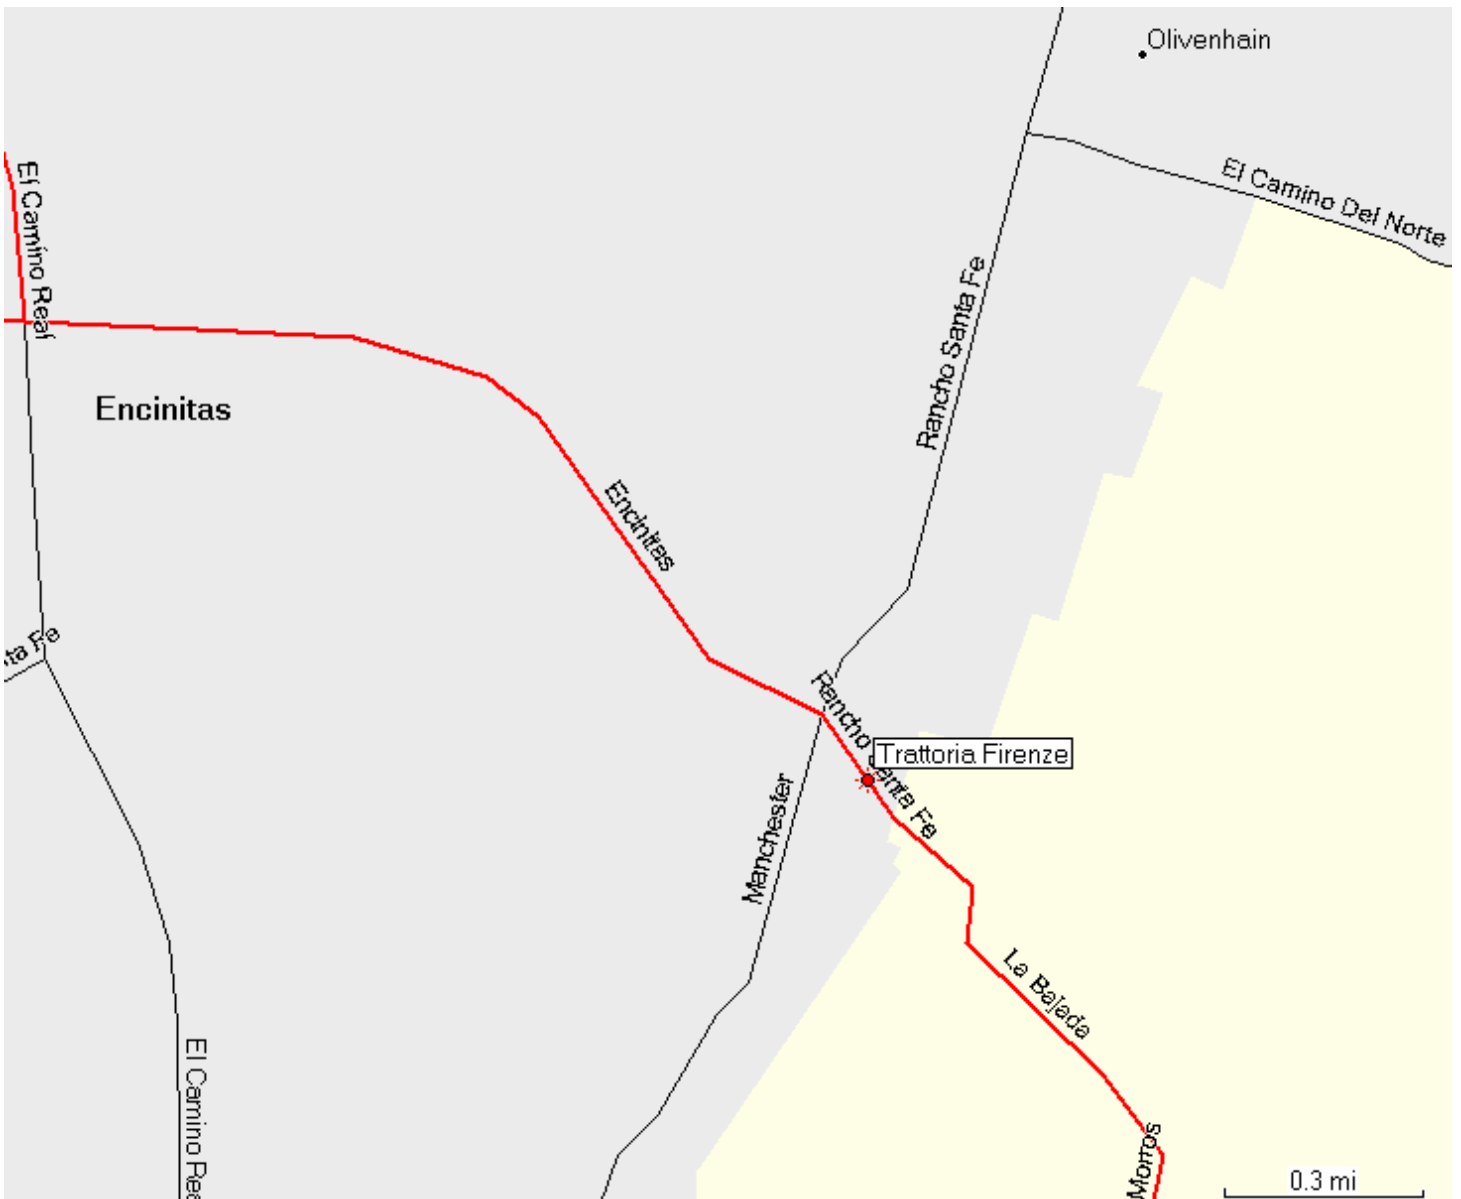

Firenze TRATTORIA

162 S. Rancho Santa Fe Road
Encinitas, CA 92024

Highway Map

162 S. Rancho Santa Fe Road
Encinitas, CA 92024

Surface Street Map

162 S. Rancho Santa Fe Road
Encinitas, CA 92024

Directions

From the North heading Southbound I-5:

- ◆ Take I-5 South to Encinitas Blvd.
- ◆ Exit Encinitas Blvd and turn left (east).
- ◆ Travel along Encinitas Blvd for about 3.5 miles. You will pass through an intersection that has Manchester Avenue to the right and Rancho Santa Fe Road to the left. Go through this intersection.
- ◆ The West Village Center is on your right. Enter the first driveway on the right and Firenze Trattoria will be on your left.

From the South heading Northbound I-5:

- ◆ Take I-5 north to Manchester Avenue.
- ◆ Exit at Manchester Avenue and head East (left).
- ◆ Travel along Manchester Avenue and keep to the right at the second stoplight (the right turn will keep you on Manchester Avenue).
- ◆ Continue to follow Manchester Avenue until you come to Rancho Santa Fe Road.
- ◆ Make a right on Rancho Santa Fe Road, then make an immediate right into West Village Center. Firenze Trattoria will be on your left.

From the Escondido heading westbound on Del Dios Highway:

- ◆ Take Del Dios Highway through Rancho Santa Fe.
- ◆ Del Dios Highway will turn into Paseo Delicias.
- ◆ Make a Right onto La Granda.
- ◆ Follow La Granada and veer to the right onto Los Morros.
- ◆ Make a Left onto La Bajada.
- ◆ Make a Left onto Rancho Santa Fe Road. Firenze Trattoria will be the first building in the West Village Center to your left.