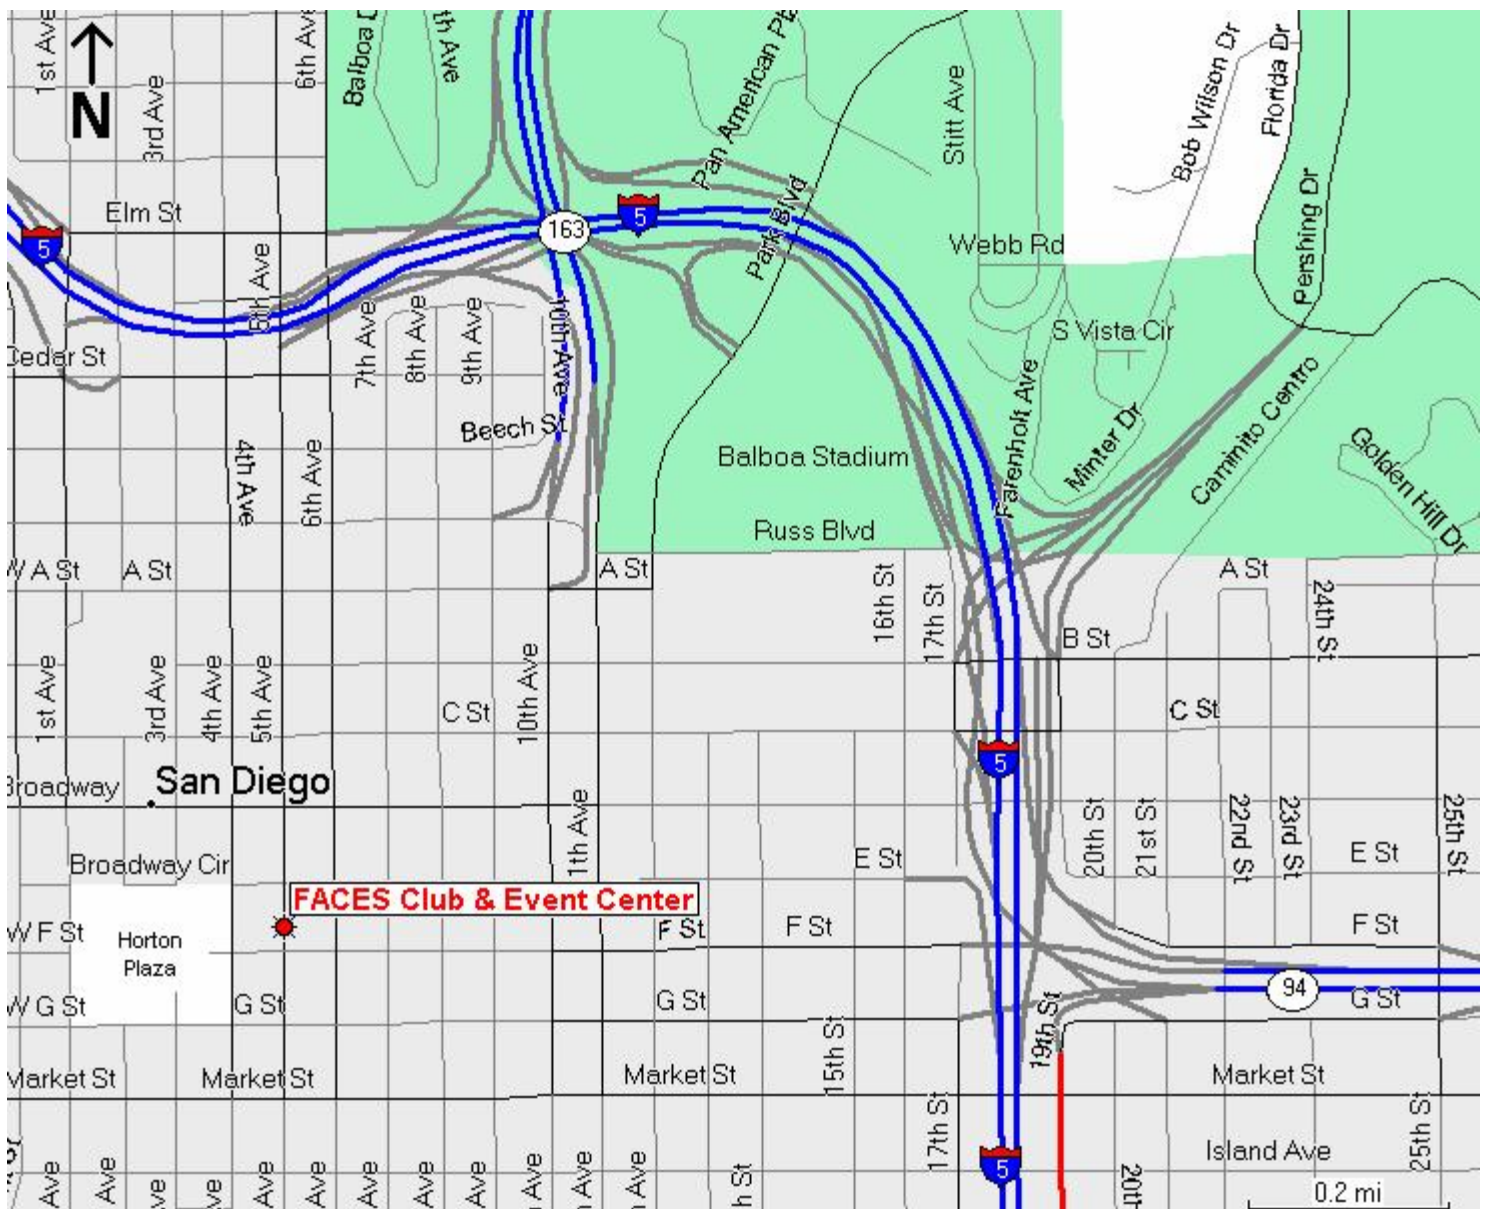

Highway/Surface Street Map