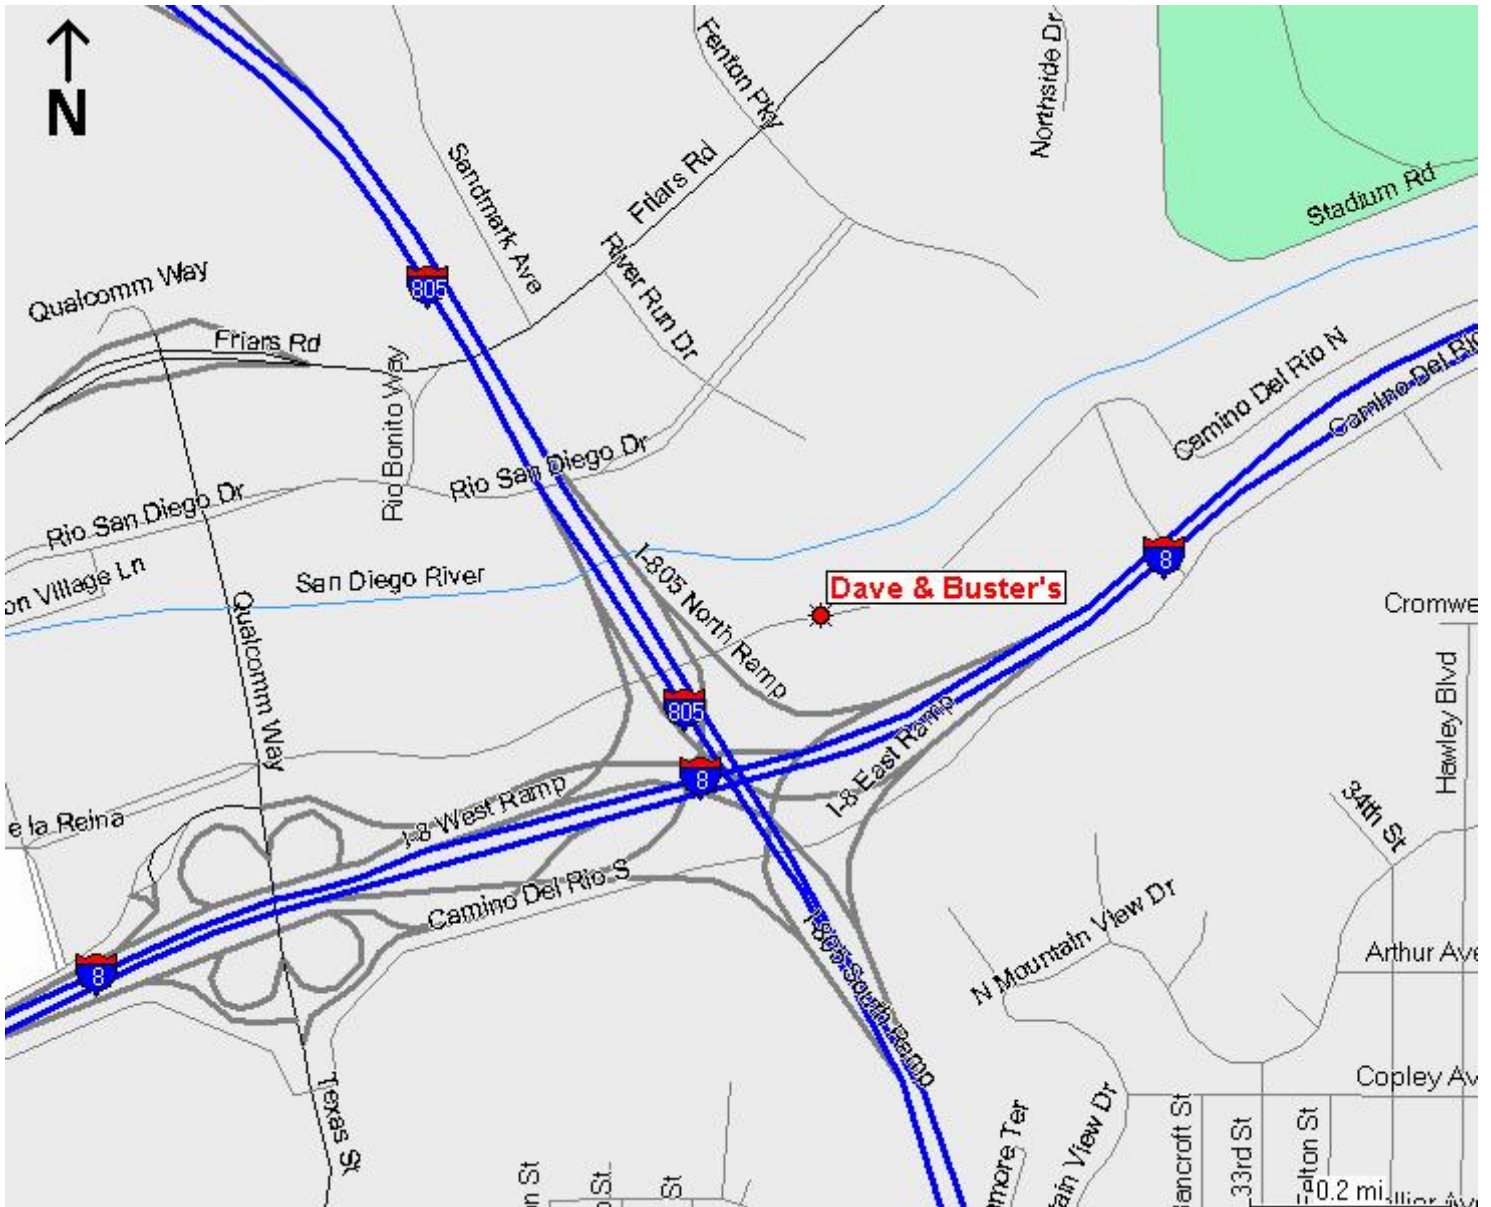

2931 Camino Del Rio North
San Diego, CA 92108

Highway/Surface Street Map

2931 Camino Del Rio North
San Diego, CA 92108

Directions

From I-5 North or South or I-8 East:

- ◆ Take I-5 until Junction I-8 East and exit towards I-8 East.
- ◆ Continue on I-8 East until Qualcomm Way exit.
- ◆ Exit on Qualcomm Way following the ramp around.
- ◆ Continue on Qualcomm Way until Camino Del Rio North (After the bridge).
- ◆ Turn right on Camino Del Rio North. Dave & Buster's is located on the right at 2931 Camino Del Rio North.

From I-8 West:

- ◆ Take I-8 West until Qualcomm Way exit.
- ◆ Exit on Qualcomm Way following the ramp to the right.
- ◆ Continue on Qualcomm Way until Camino Del Rio North (After the bridge)
- ◆ Turn right on Camino Del Rio North. Dave & Buster's is located on the right at 2931 Camino Del Rio North.

From I-805 North or South:

- ◆ Take I-805 North or South until Junction I-8 West and exit towards I-8 West.
- ◆ Continue on I-8 West until Mission Center Road exit.
- ◆ Exit on Mission Center Road and make a right at Camino Del Rio North.
- ◆ Continue on Camino Del Rio North until Qualcomm Way.
- ◆ Turn left onto Qualcomm Way and turn right at the next light (Also Camino Del Rio North)
- ◆ Continue on Camino Del Rio North. Dave & Buster's is located on the right at 2931 Camino Del Rio North.