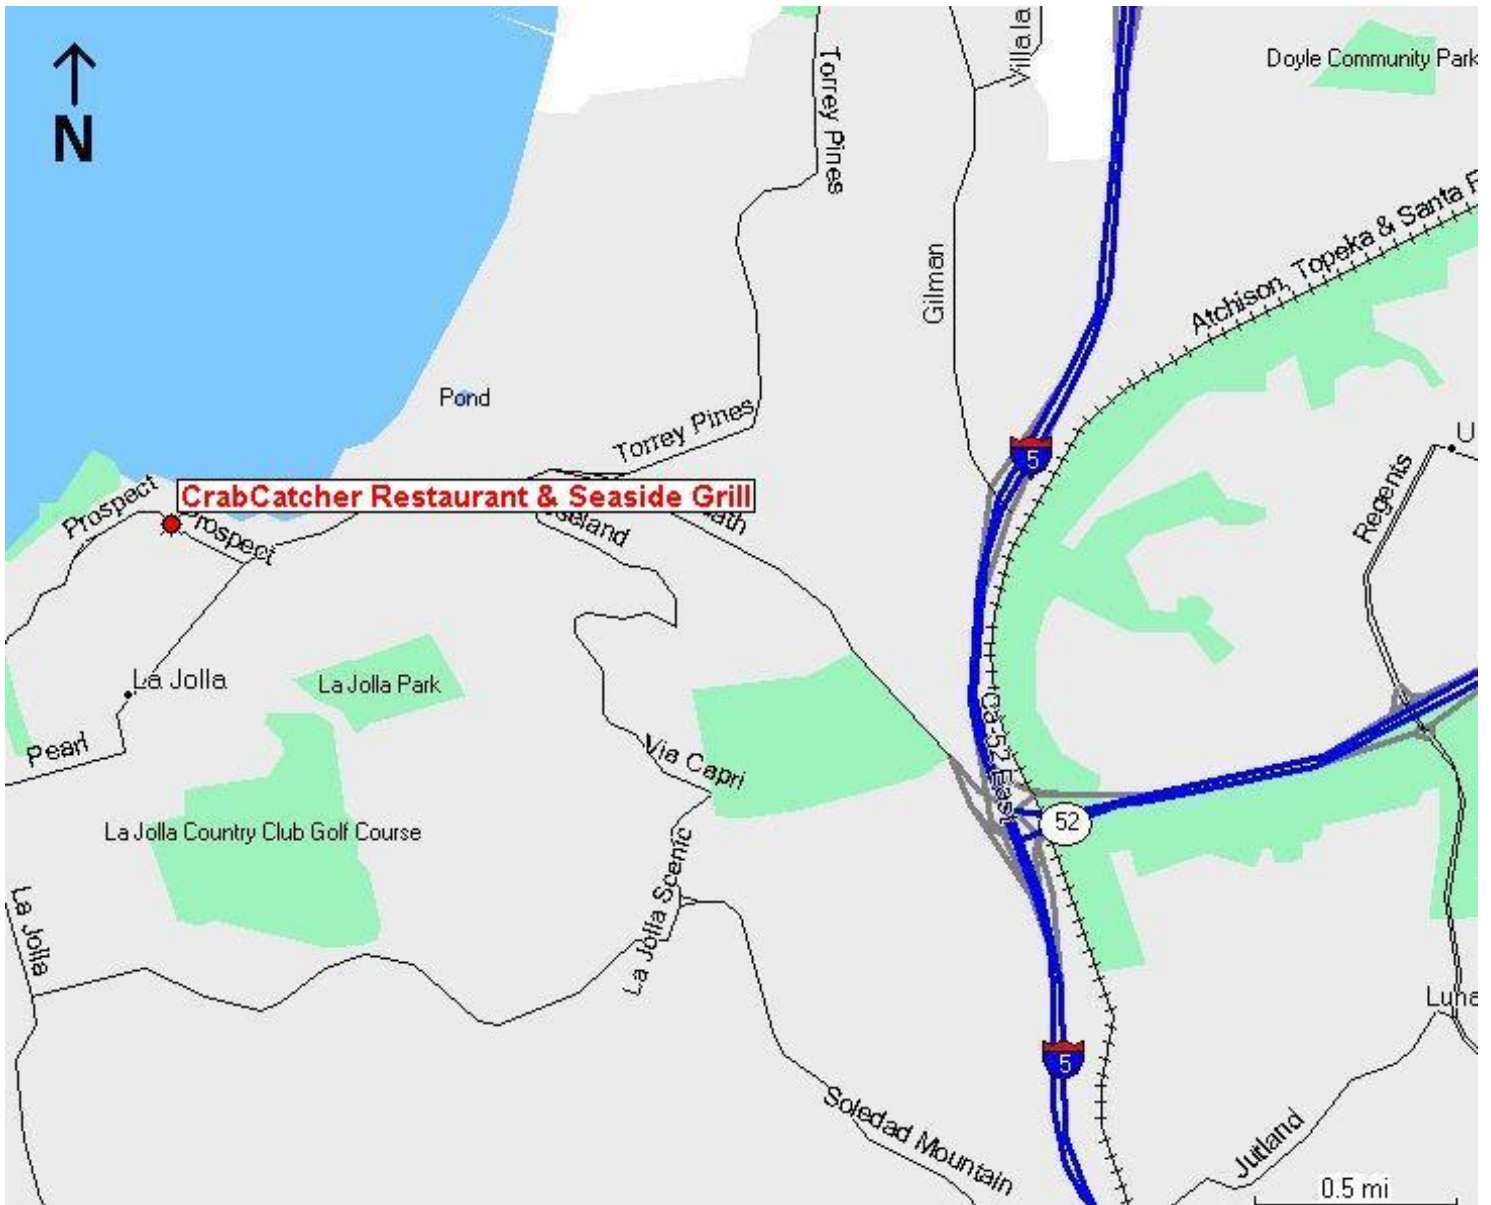

CRABCATCHER
1298 Prospect Street
La Jolla, CA 92037

Highway Map

CRABCATCHER
1298 Prospect Street
La Jolla, CA 92037

Surface Street Map

Directions

From the North heading Southbound I-5:

- ◆ Take I-5 Freeway South toward La Jolla until the La Jolla Village Drive exit.
- ◆ Exit on La Jolla Village Drive and head West until Torrey Pines Road.
- ◆ Turn left on Torrey Pines Road and continue until Prospect Street.
- ◆ Turn right on Prospect Street and continue to Coast Boulevard.
- ◆ Turn right on Coast Boulevard and continue for 0.1 miles to the entrance of the Parking structure on the left.

From the South heading Northbound I-5:

- ◆ Take I-5 North toward La Jolla until the La Jolla Parkway West Exit
- ◆ Exit on La Jolla Parkway West; La Jolla Parkway becomes Torrey Pines Road
- ◆ Continue on Torrey Pines Road until Prospect Street.
- ◆ Turn right on Prospect Street and continue to Coast Boulevard.
- ◆ Turn right on Coast Boulevard and continue for 0.1 miles to the entrance of the Parking structure on the left.

From I-805 North or South:

- ◆ Take I-805 North or South towards Highway-52.
- ◆ Exit on junction Highway-52 WEST towards downtown La Jolla.
- ◆ Continue on Highway 52 WEST until it ends to become La Jolla Parkway West; La Jolla Parkway becomes Torrey Pines Road.
- ◆ Continue on Torrey Pines Road until Prospect Street.
- ◆ Turn right on Prospect Street and continue to Coast Boulevard.
- ◆ Turn right on Coast Boulevard and continue for 0.1 miles to the entrance of the Parking structure on the left.