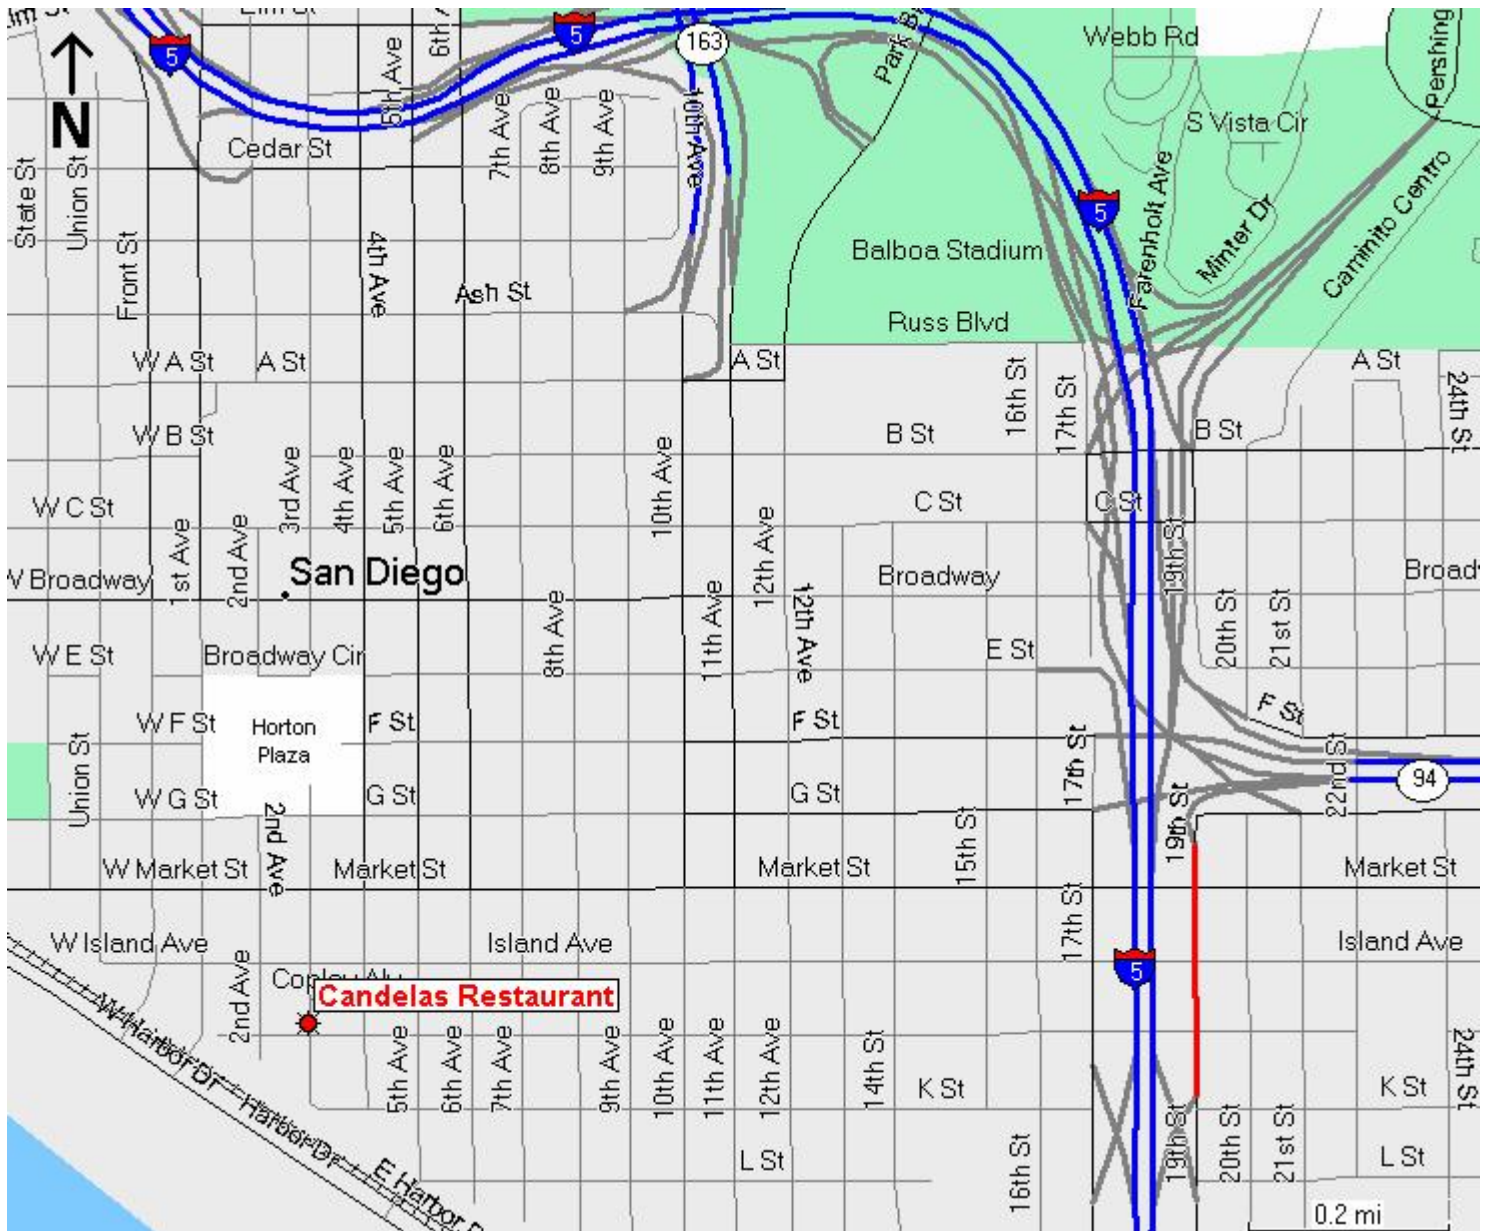

416 Third Avenue
San Diego, CA 92101

Highway/Surface Street Map

416 Third Avenue
San Diego, CA 92101

Directions

From the North heading southbound Hwy 163:

- ◆ Take Hwy 163 southbound until it becomes 10th Avenue.
- ◆ Go straight onto 10th Avenue and continue until Market Street.
- ◆ Turn right on Market Street and continue until 3rd Avenue.
- ◆ Turn left on 3rd Avenue. Candelas Restaurant is located on the left at 416 Third Avenue.

From the North heading southbound I-5:

- ◆ Take I-5 southbound and exit Front Street.
- ◆ Veering right, the Front Street off-ramp becomes southbound Front Street with no turn necessary. Continue on Front Street until Market Street.
- ◆ Turn left on Market Street and continue to 3rd Avenue.
- ◆ Turn right on 3rd Avenue. Candelas Restaurant is located on the left at 416 Third Avenue.

From the south heading northbound I-5:

- ◆ Take I-5 northbound and exit at 6th Avenue.
- ◆ Turn left (southbound) onto 6th Avenue and continue until Market Street.
- ◆ Turn right on Market Street and continue to 3rd Avenue.
- ◆ Turn left on 3rd Avenue. Candelas Restaurant is located on the left at 416 Third Avenue.

From the East heading westbound I-94:

- ◆ Take I-94 westbound until it ends and becomes F Street. Continue on F Street until 6th Avenue.
- ◆ Turn left on 6th Avenue and continue to Market Street.
- ◆ Turn right on Market Street and continue to 3rd Avenue.
- ◆ Turn left on 3rd Avenue. Candelas Restaurant is located on the left at 416 Third Avenue.