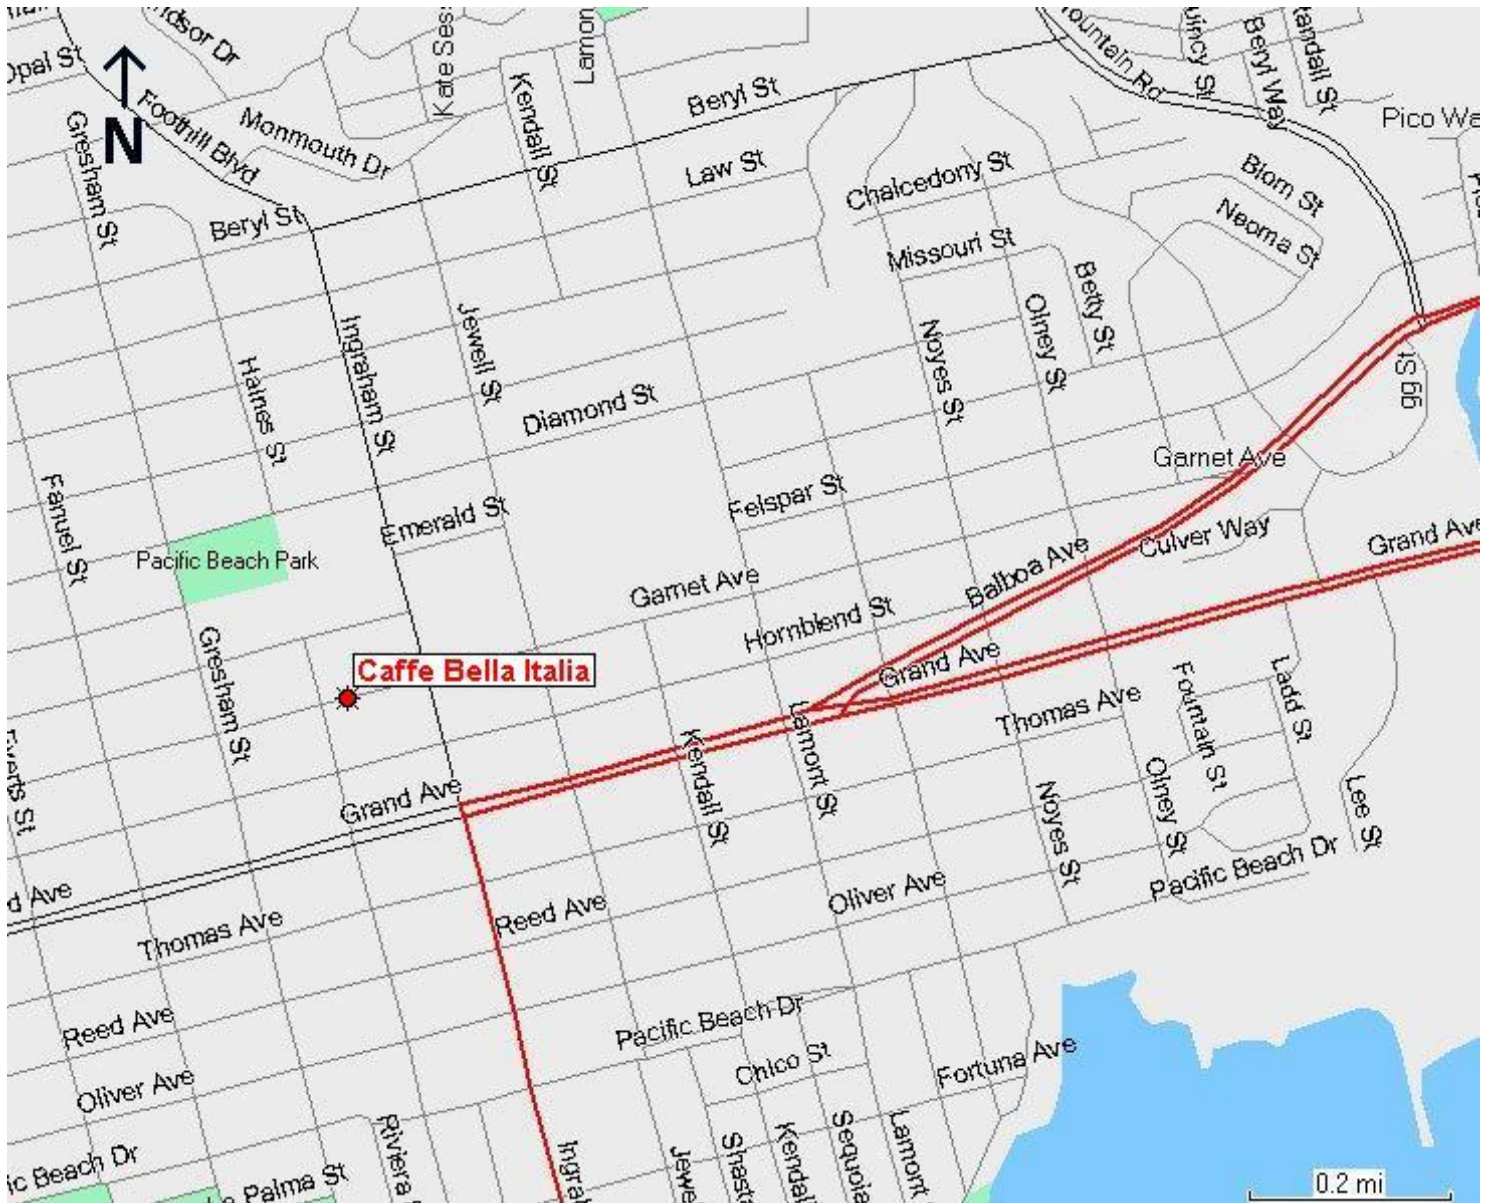

Caffe' Bella Italia Autentico Ristorante Italiano & Pizzeria

1525 Garnet Avenue
San Diego, CA 92109

Highway Map

Caffe' Bella Italia

Autentico Ristorante Italiano & Pizzeria

1525 Garnet Avenue
San Diego, CA 92109

Surface Street Map

Caffe' Bella Italia
Autentico Ristorante Italiano & Pizzeria

1525 Garnet Avenue
San Diego, CA 92109

Directions

From the North heading Southbound I-5:

- ◆ Take I-5 Freeway South until Mission Bay Drive exit (It may also be called Grand/Garnet exit.)
- ◆ Exit on Mission Bay Drive and continue to Garnet Avenue.
- ◆ Turn right on Garnet Avenue and continue for 1 ½ miles. Caffe Bella Italia is on the left at 1525 Garnet Avenue.

From the South heading Northbound I-5:

- ◆ Take I-5 Freeway South until Grand/Garnet exit.
- ◆ Exit on Grand/Garnet and continue on Mission Bay Drive until Garnet Avenue.
- ◆ Turn left on Garnet Avenue and continue for 1 ½ miles. Caffe Bella Italia is on the left at 1525 Garnet Avenue.