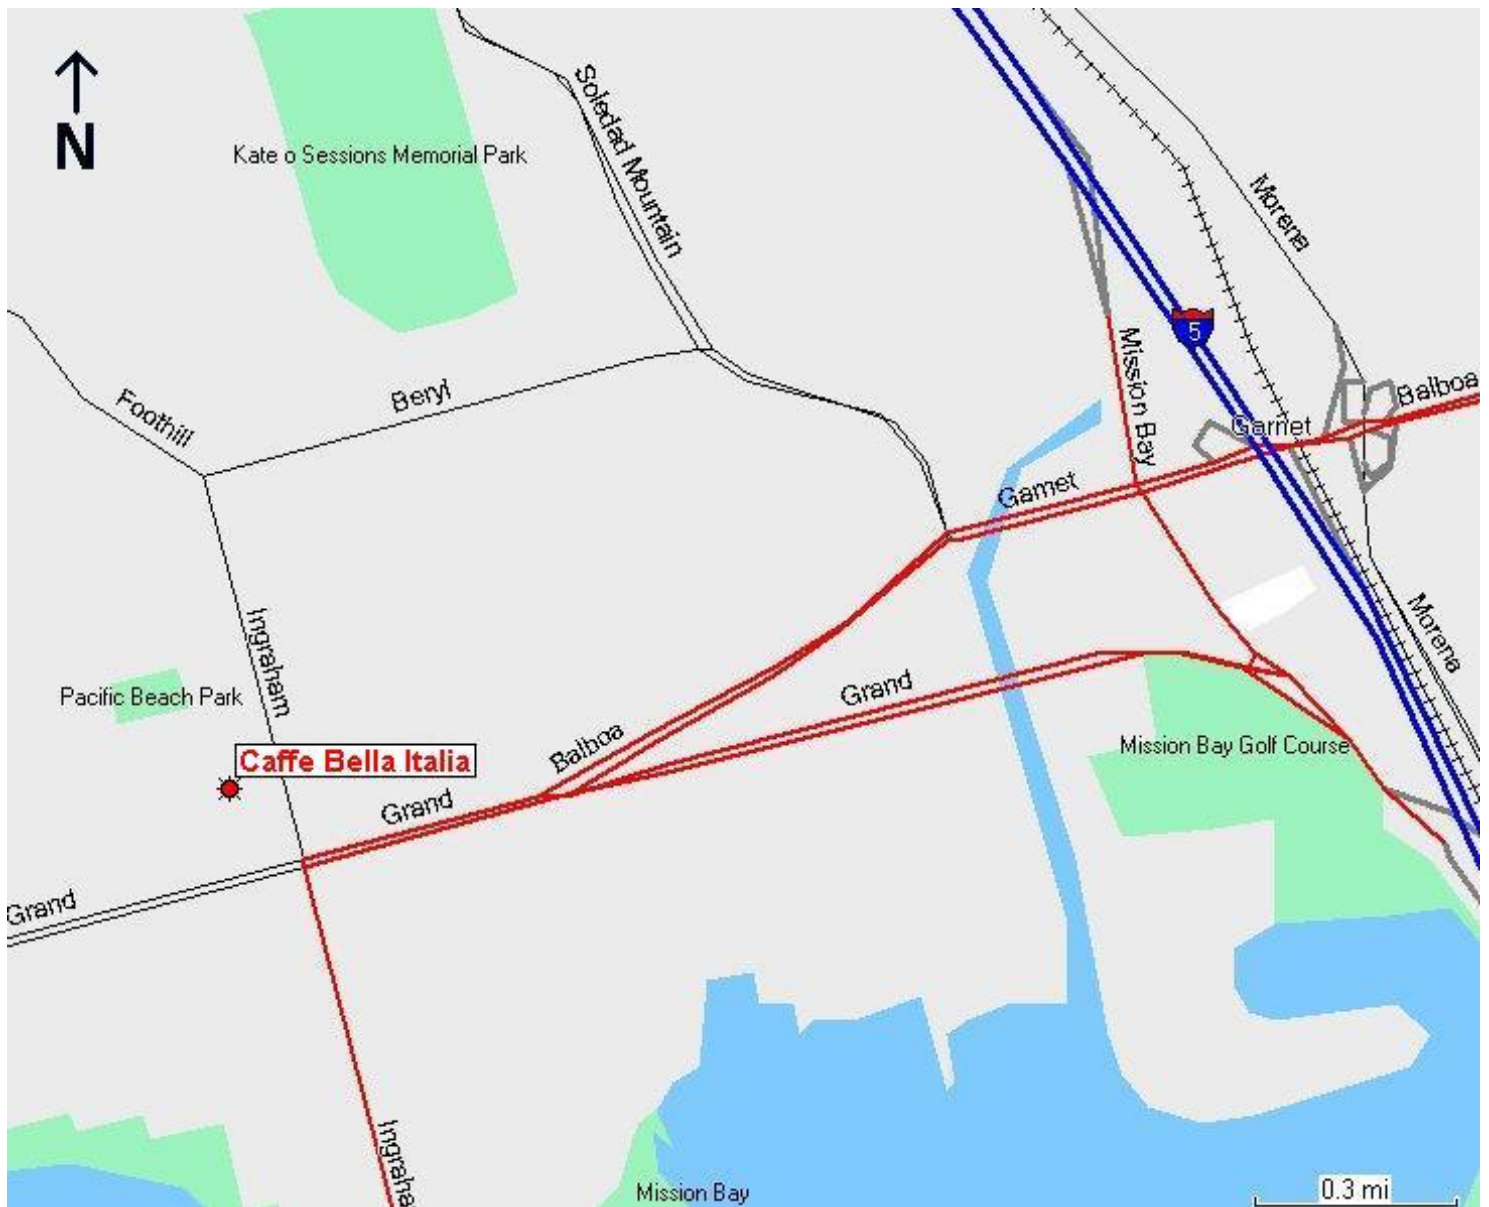

Caffe' Bella Italia Autentico Ristorante Italiano & Pizzeria

1525 Garnet Avenue
San Diego, CA 92109

Highway Map

Caffe' Bella Italia

Autentico Ristorante Italiano & Pizzeria

1525 Garnet Avenue
San Diego, CA 92109

Surface Street Map

Caffe' Bella Italia
Autentico Ristorante Italiano & Pizzeria

1525 Garnet Avenue
San Diego, CA 92109

Directions

From the North heading Southbound I-5:

- ◆ Take I-5 Freeway South until Mission Bay Drive exit (It may also be called Grand/Garnet exit.)
- ◆ Exit on Mission Bay Drive and continue to Garnet Avenue.
- ◆ Turn right on Garnet Avenue and continue for 1 ½ miles. Caffe Bella Italia is on the left at 1525 Garnet Avenue.

From the South heading Northbound I-5:

- ◆ Take I-5 Freeway South until Grand/Garnet exit.
- ◆ Exit on Grand/Garnet and continue on Mission Bay Drive until Garnet Avenue.
- ◆ Turn left on Garnet Avenue and continue for 1 ½ miles. Caffe Bella Italia is on the left at 1525 Garnet Avenue.