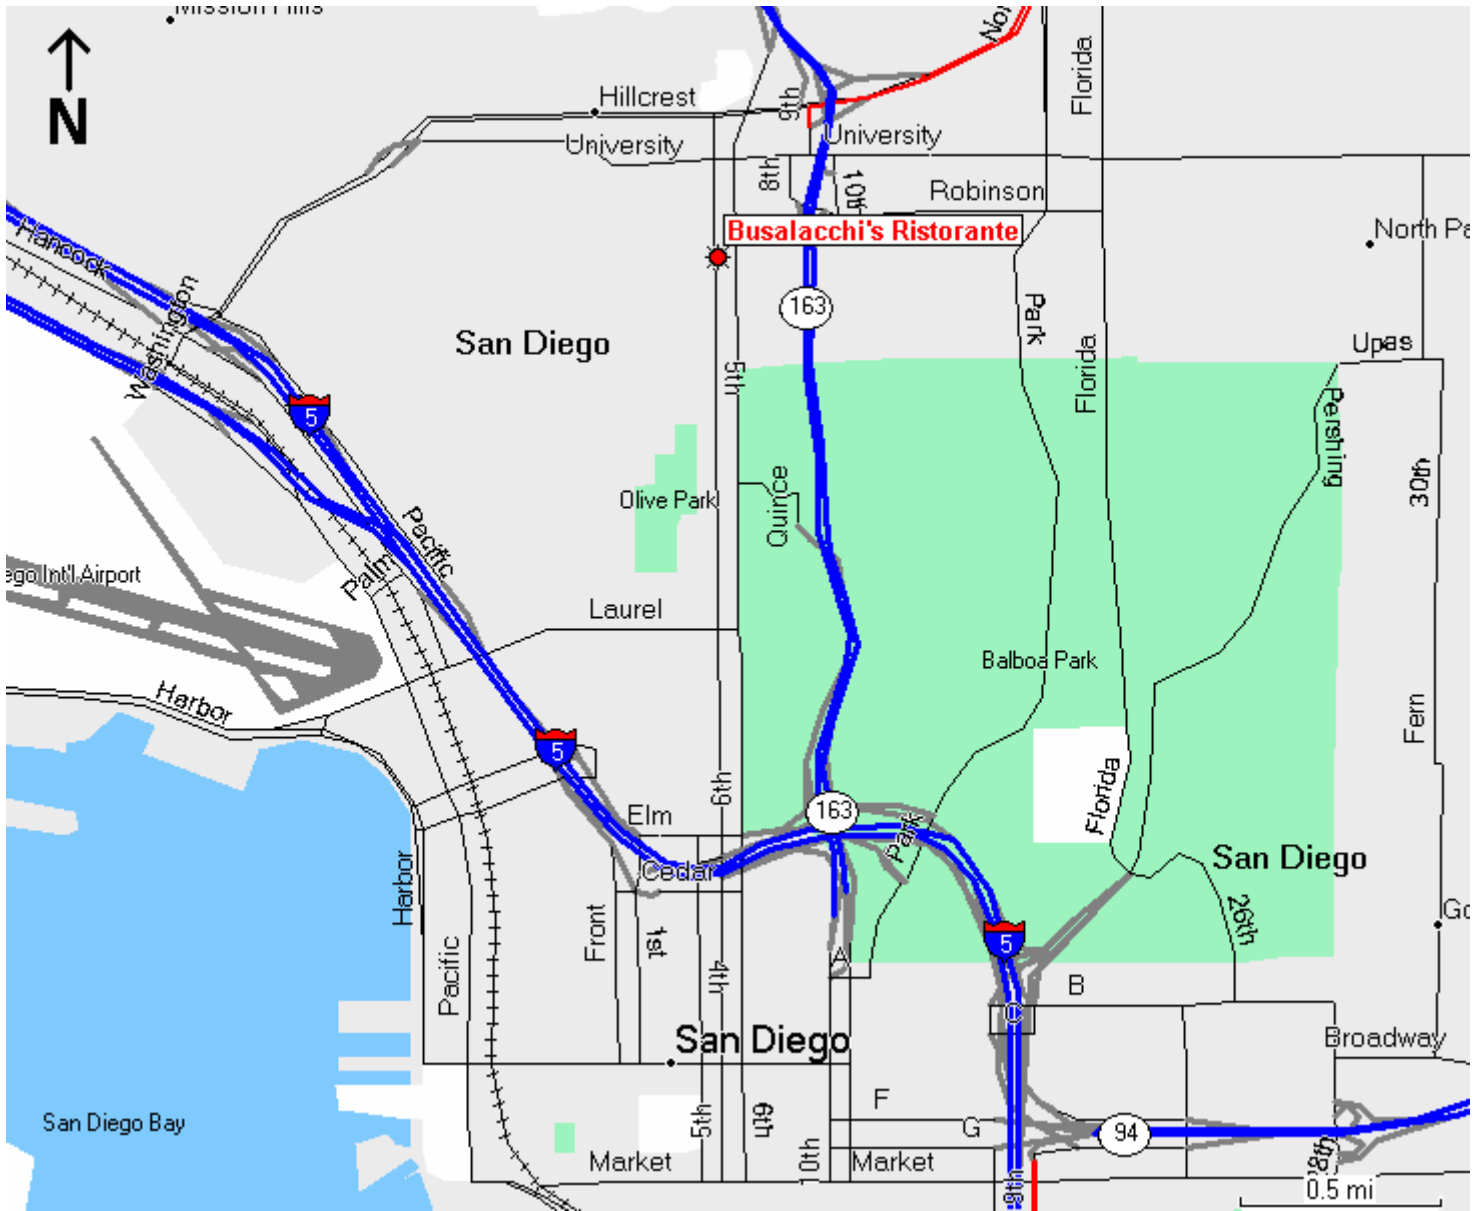

Busalacchi's on Fifth

3683 5th Avenue
San Diego, CA 92103

Highway/Surface Street Map

Busalacchi's on Fifth

3683 5th Avenue
San Diego, CA 92103

Directions

From the North heading southbound I-15:

- ◆ Take I-15 South toward San Diego.
- ◆ Take Right fork onto CA-163 South exit toward Downtown.
- ◆ Take University Avenue Exit onto 6th Avenue.
- ◆ Turn Right on Anderson Place
- ◆ Turn Right on 5th Avenue, Busalacchi's will be on your Right-hand side at 3683 5th Avenue.

From the North heading southbound I-5:

- ◆ Take I-5 South toward San Diego.
- ◆ Take exit # 20 onto I-8 East toward El Centro.
- ◆ Take CA-163 South exit toward Downtown.
- ◆ Take University Avenue Exit onto 6th Avenue.
- ◆ Turn Right on Anderson Place
- ◆ Turn Right on 5th Avenue, Busalacchi's will be on your Right-hand side at 3683 5th Avenue.

From the South heading northbound I-5:

- ◆ Take I-5 North.
- ◆ Take CA-163 North exit toward San Diego.
- ◆ Take Quince Street exit onto Quince Drive toward Balboa Park.
- ◆ Continue on Quince Street.
- ◆ Turn Right on 5th Avenue, Busalacchi's will be on your Right-hand side at 3683 5th Avenue.

From the East heading westbound I-8:

- ◆ Take I-8 West toward San Diego.
- ◆ Take CA-163 South exit toward Downtown.
- ◆ Take University Avenue Exit onto 6th Avenue.
- ◆ Turn Right on Anderson Place
- ◆ Turn Right on 5th Avenue, Busalacchi's will be on your Right-hand side at 3683 5th Avenue.