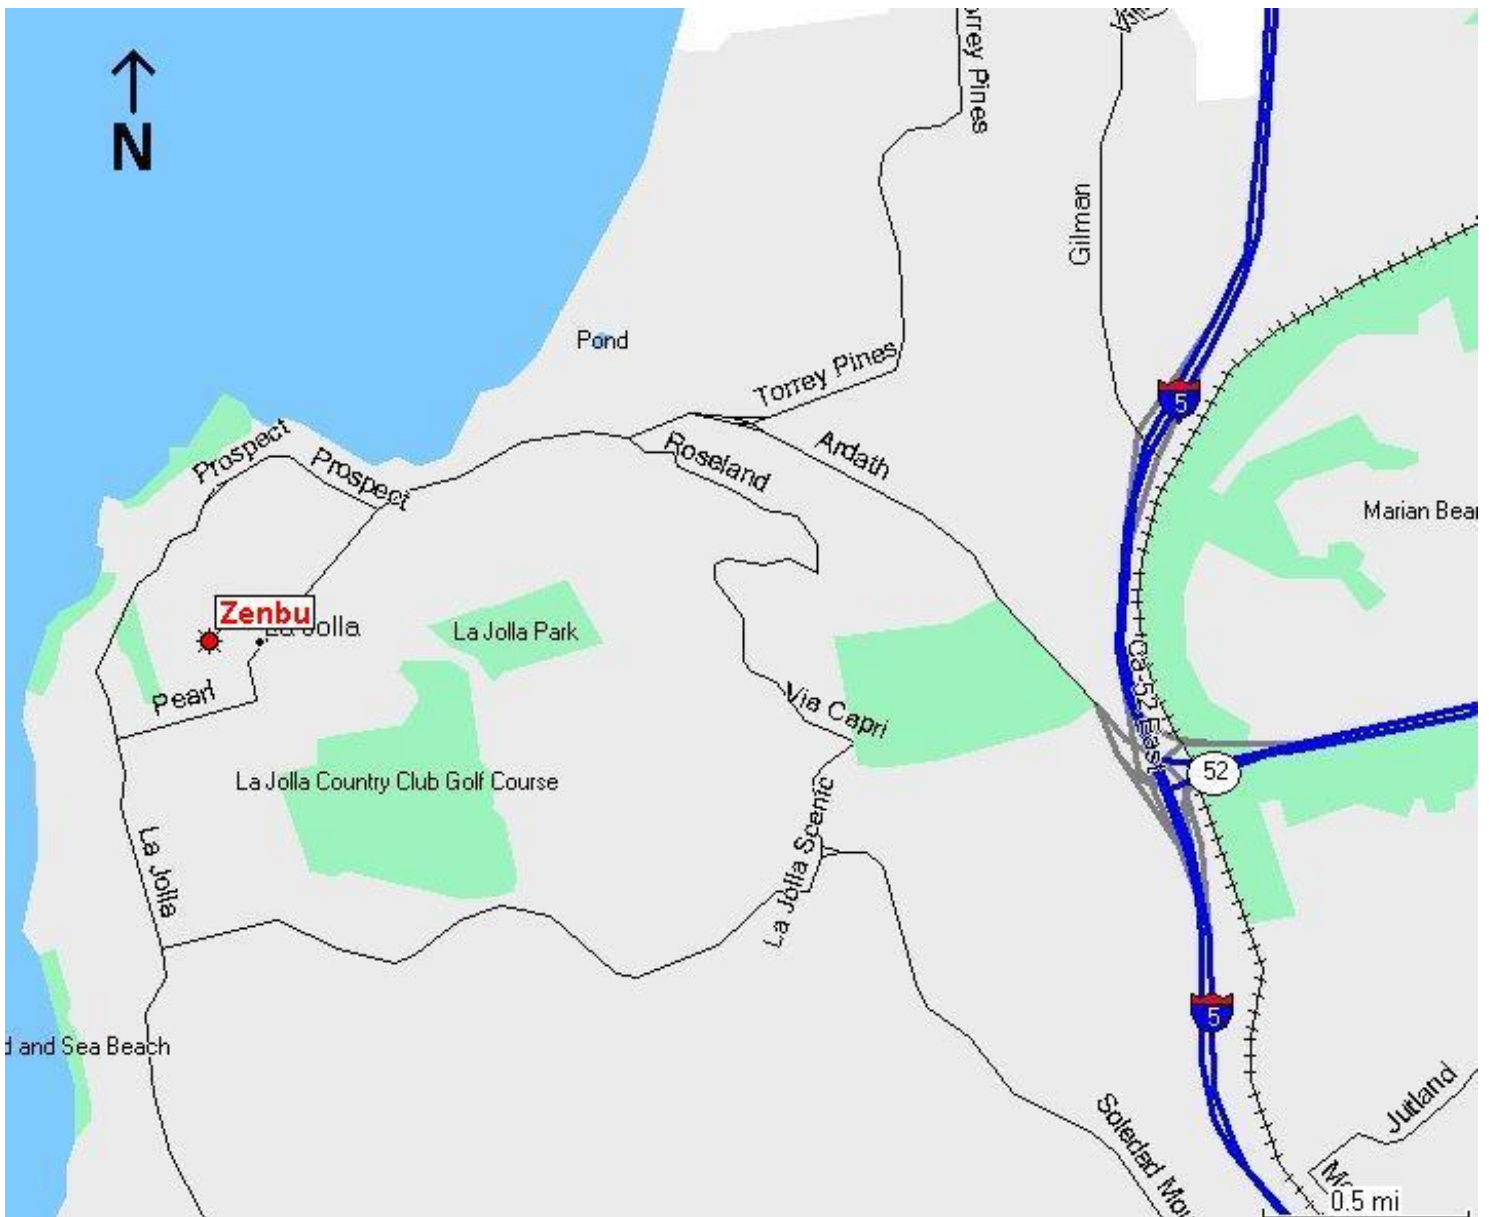

## zenbu

sushi bar & restaurant

7660 Fay Avenue  
La Jolla, CA 92037

### Highway Map

## Surface Street Map

---

zenbu

sushi bar & restaurant

7660 Fay Avenue  
La Jolla, CA 92037

#### **From the North heading Southbound I-5:**

- ◆ Take I-5 Freeway South toward La Jolla until the La Jolla Village Drive exit.
- ◆ Exit on La Jolla Village Drive and head West until Torrey Pines Road.
- ◆ Turn left on Torrey Pines Road and continue to Girard Avenue.
- ◆ Turn left onto Girard Avenue and continue to Pearl Street.
- ◆ Turn right onto Pearl Street and continue to Fay Avenue.
- ◆ Turn right onto Fay Avenue. Zenbu will be on the left at 7660 Fay Avenue.