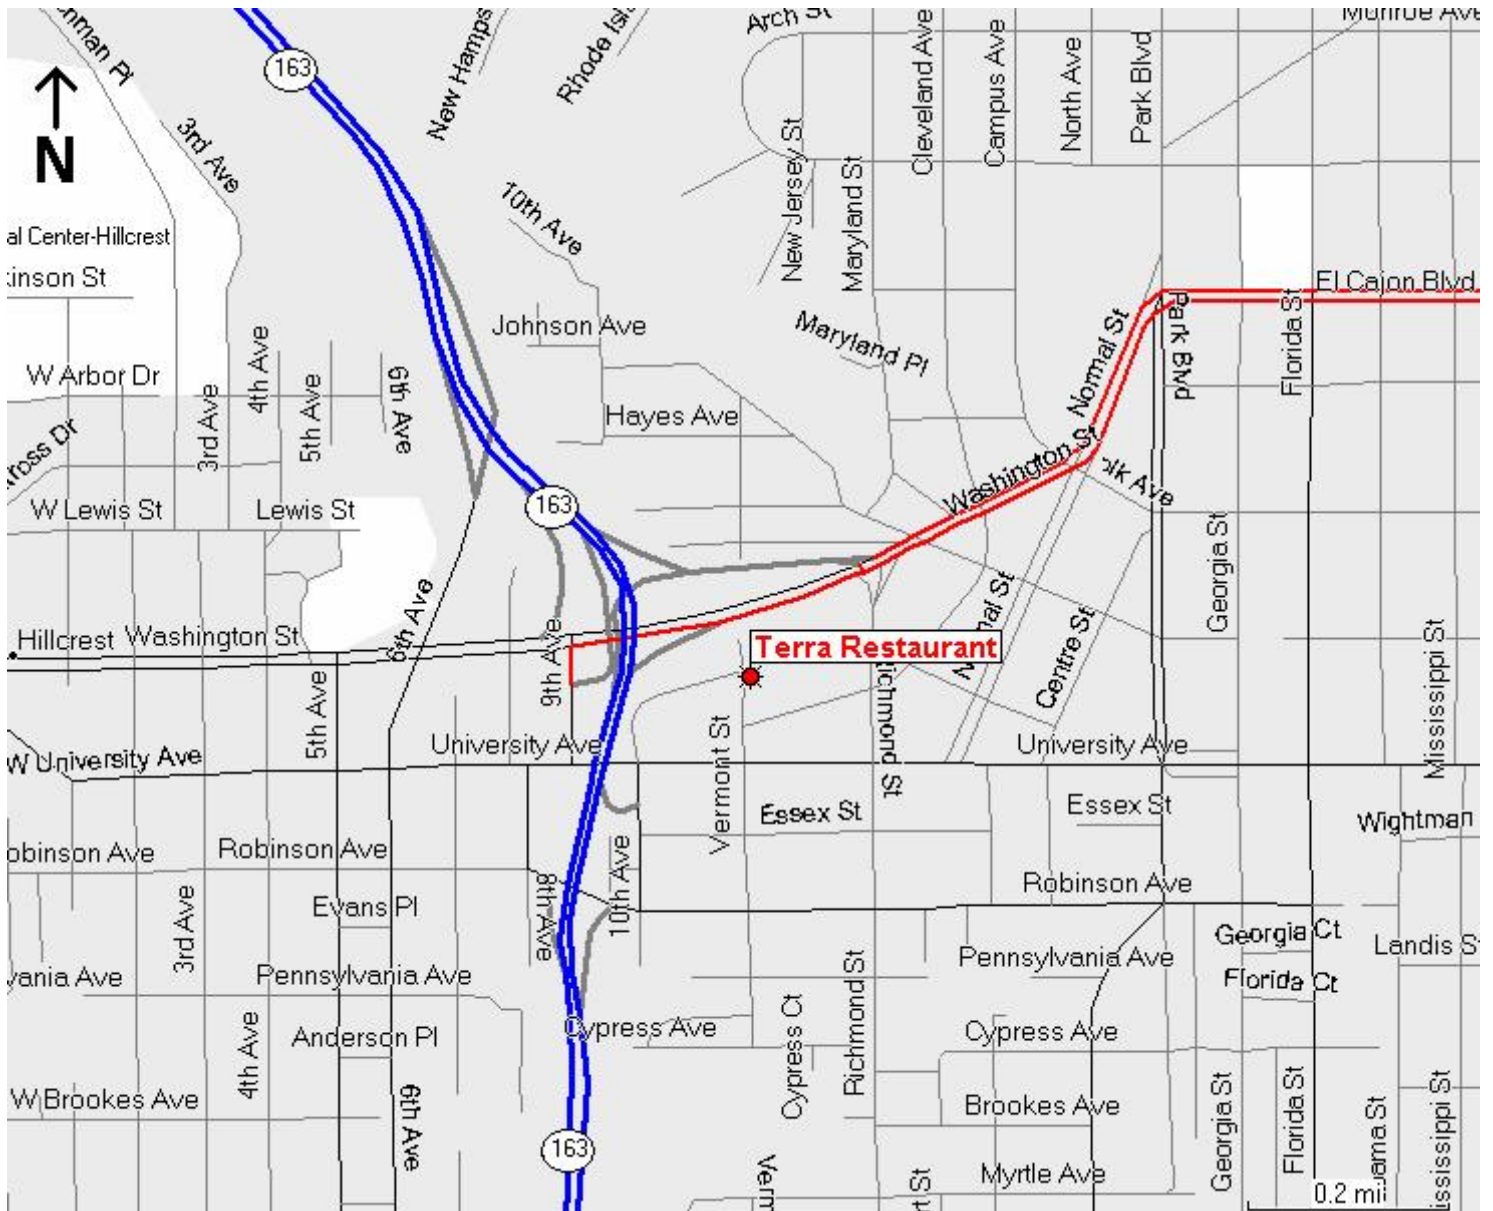

### Highway/Surface Street Map

3900 Vermont Street  
San Diego, CA 92103

#### **From the South heading Northbound Hwy 163:**

- ◆ Take Hwy 163 North until the Washington Street EAST exit.
- ◆ Exit on Washington Street EAST and continue to Richmond Street (It will be a sharp right turn before the first light)
- ◆ Turn right on Richmond Street and continue to Cleveland Avenue.
- ◆ Turn right on Cleveland Avenue and continue to Vermont Street.
- ◆ Turn right on Vermont Street. Terra is located on the right at 3900 Vermont Street.

#### **From the North heading Southbound Hwy 163:**

- ◆ Take Hwy 163 South until the Washington Street EAST exit.
- ◆ Exit on Washington Street EAST and continue to Richmond Street (It will be a sharp right turn before the first light)
- ◆ Turn right on Richmond Street and continue to Cleveland Avenue.
- ◆ Turn right on Cleveland Avenue and continue to Vermont Street.
- ◆ Turn right on Vermont Street. Terra is located on the right at 3900 Vermont Street.

#### **From the I-5 North or South:**

- ◆ I-5 North or South until Highway 163 North.
- ◆ Take Hwy 163 North until the Washington Street EAST exit.
- ◆ Exit on Washington Street EAST and continue to Richmond Street (It will be a sharp right turn before the first light)
- ◆ Turn right on Richmond Street and continue to Cleveland Avenue.
- ◆ Turn right on Cleveland Avenue and continue to Vermont Street.
- ◆ Turn right on Vermont Street. Terra is located on the right at 3900 Vermont Street.