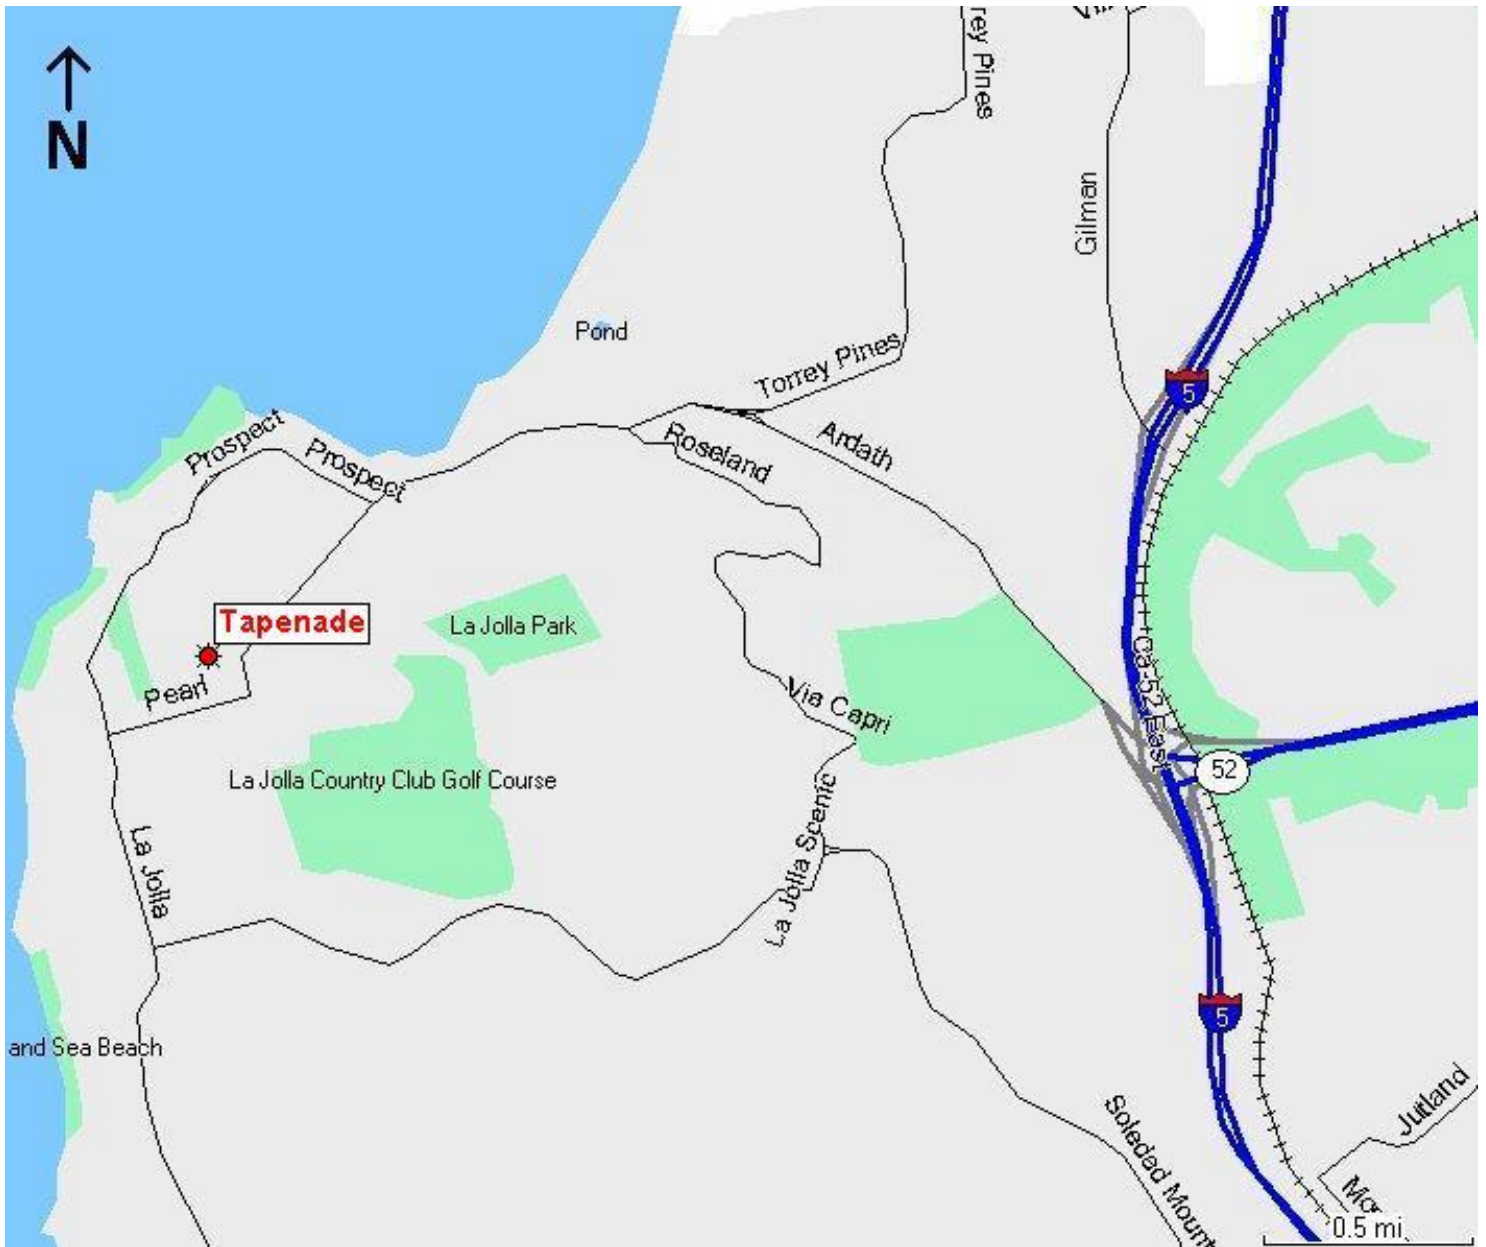

T A P E N A D E

7612 Fay Avenue
La Jolla, CA 92037

Highway Map

T A P E N A D E

7612 Fay Avenue
La Jolla, CA 92037

Surface Street Map

T A P E N A D E

7612 Fay Avenue
La Jolla, CA 92037

Directions

From the North heading Southbound I-5:

- ◆ Take I-5 Freeway South toward La Jolla until the La Jolla Village Drive exit.
- ◆ Exit on La Jolla Village Drive and head West until Torrey Pines Road.
- ◆ Turn left on Torrey Pines Road and continue to Girard Avenue.
- ◆ Turn left onto Girard Avenue and continue to Pearl Street.
- ◆ Turn right onto Pearl Street and continue to Fay Avenue.
- ◆ Turn right onto Fay Avenue. Tapenade will be on the left across from Jonathan's Market at 7612 Fay Avenue.

From the South heading Northbound I-5:

- ◆ Take I-5 North toward La Jolla until the La Jolla Parkway West Exit.
- ◆ Exit on La Jolla Parkway West; La Jolla Parkway becomes Torrey Pines Road.
- ◆ Continue on Torrey Pines Road until continue to Girard Avenue.
- ◆ Turn left onto Girard Avenue and continue to Pearl Street.
- ◆ Turn right onto Pearl Street and continue to Fay Avenue.
- ◆ Turn right onto Fay Avenue. Tapenade will be on the left across from Jonathan's Market at 7612 Fay Avenue.

From I-805 North or South:

- ◆ Take I-805 North or South towards Highway-52.
- ◆ Exit on junction Highway-52 WEST towards downtown La Jolla.
- ◆ Continue on Highway 52 WEST until it ends to become La Jolla Parkway West; La Jolla Parkway becomes Torrey Pines Road.
- ◆ Continue on Torrey Pines Road until Girard Avenue.
- ◆ Turn left onto Girard Avenue and continue to Pearl Street.
- ◆ Turn right onto Pearl Street and continue to Fay Avenue.
- ◆ Turn right onto Fay Avenue. Tapenade will be on the left across from Jonathan's Market at 7612 Fay Avenue.