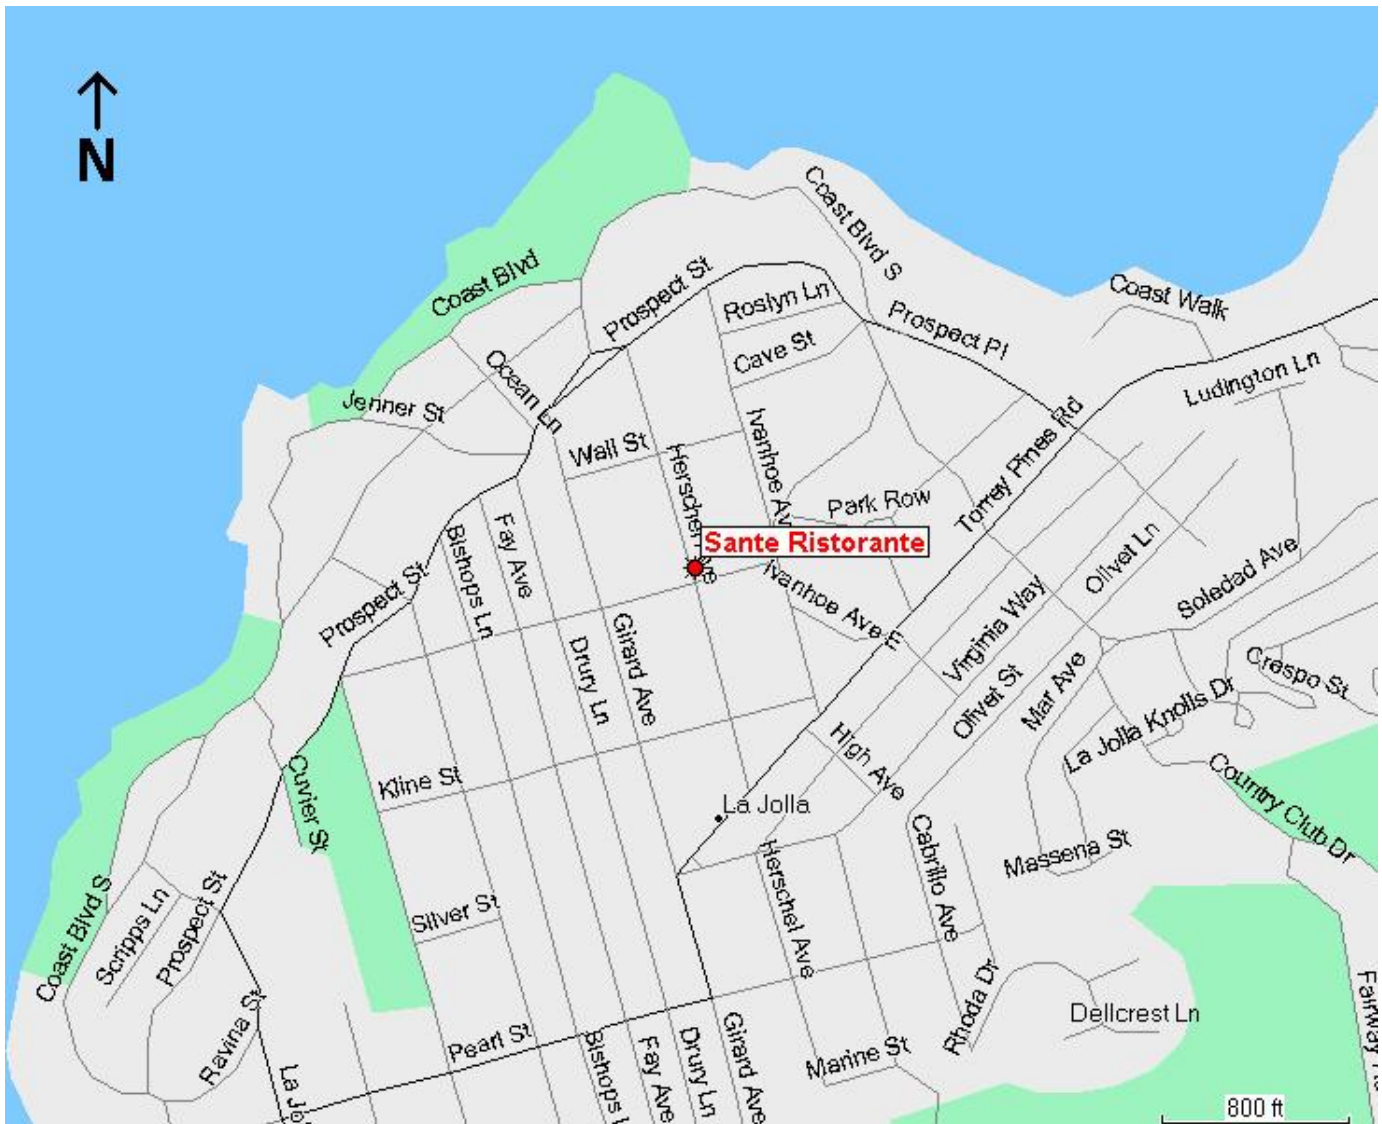

*Sante*

7811 Herschel Avenue  
La Jolla, CA 92037

**Highway Map**

*Sante*

7811 Herschel Avenue  
La Jolla, CA 92037

**Surface Street Map**

7811 Herschel Avenue  
La Jolla, CA 92037

#### **From the North heading Southbound I-5:**

- ◆ Take I-5 Freeway South toward La Jolla until the La Jolla Village Drive exit.
- ◆ Exit on La Jolla Village Drive and head West until Torrey Pines Road.
- ◆ Turn left on Torrey Pines Road and continue to Herschel Avenue.
- ◆ Turn right on Herschel Avenue. Sante Ristorante is located on the right at 7811 Herschel Avenue.

#### **From the South heading Northbound I-5:**

- ◆ Take I-5 North toward La Jolla until the La Jolla Parkway West Exit.
- ◆ Exit on La Jolla Parkway West; La Jolla Parkway becomes Torrey Pines Road.
- ◆ Continue on Torrey Pines Road until continue to Herschel Avenue.
- ◆ Turn right on Herschel Avenue. Sante Ristorante is located on the right at 7811 Herschel Avenue.

#### **From I-805 North or South:**

- ◆ Take I-805 North or South towards Highway-52.
- ◆ Exit on junction Highway-52 WEST towards downtown La Jolla.
- ◆ Continue on Highway 52 WEST until it ends to become La Jolla Parkway West; La Jolla Parkway becomes Torrey Pines Road.
- ◆ Continue on Torrey Pines Road until Herschel Avenue.
- ◆ Turn right on Herschel Avenue. Sante Ristorante is located on the right at 7811 Herschel Avenue.