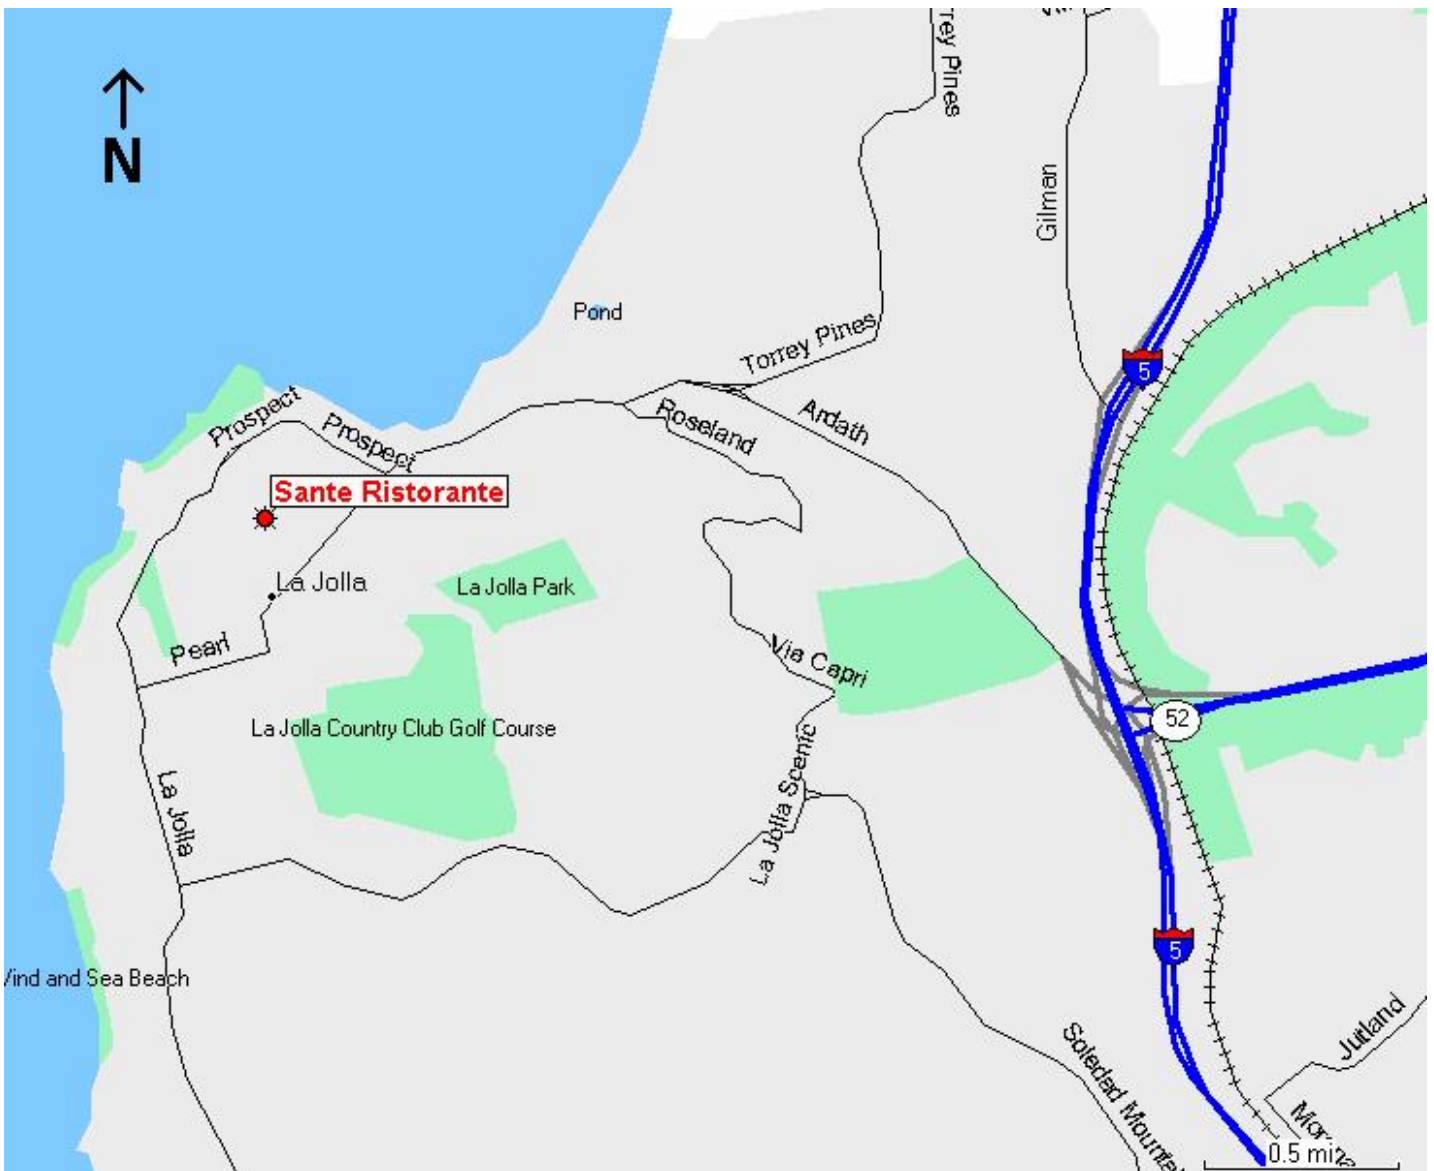

*Sante*

7811 Herschel Avenue  
La Jolla, CA 92037

**Highway Map**

*Sante*

7811 Herschel Avenue  
La Jolla, CA 92037

**Surface Street Map**

7811 Herschel Avenue  
La Jolla, CA 92037

#### **From the North heading Southbound I-5:**

- ◆ Take I-5 Freeway South toward La Jolla until the La Jolla Village Drive exit.
- ◆ Exit on La Jolla Village Drive and head West until Torrey Pines Road.
- ◆ Turn left on Torrey Pines Road and continue to Herschel Avenue.
- ◆ Turn right on Herschel Avenue. Sante Ristorante is located on the right at 7811 Herschel Avenue.

#### **From the South heading Northbound I-5:**

- ◆ Take I-5 North toward La Jolla until the La Jolla Parkway West Exit.
- ◆ Exit on La Jolla Parkway West; La Jolla Parkway becomes Torrey Pines Road.
- ◆ Continue on Torrey Pines Road until continue to Herschel Avenue.
- ◆ Turn right on Herschel Avenue. Sante Ristorante is located on the right at 7811 Herschel Avenue.

#### **From I-805 North or South:**

- ◆ Take I-805 North or South towards Highway-52.
- ◆ Exit on junction Highway-52 WEST towards downtown La Jolla.
- ◆ Continue on Highway 52 WEST until it ends to become La Jolla Parkway West; La Jolla Parkway becomes Torrey Pines Road.
- ◆ Continue on Torrey Pines Road until Herschel Avenue.
- ◆ Turn right on Herschel Avenue. Sante Ristorante is located on the right at 7811 Herschel Avenue.