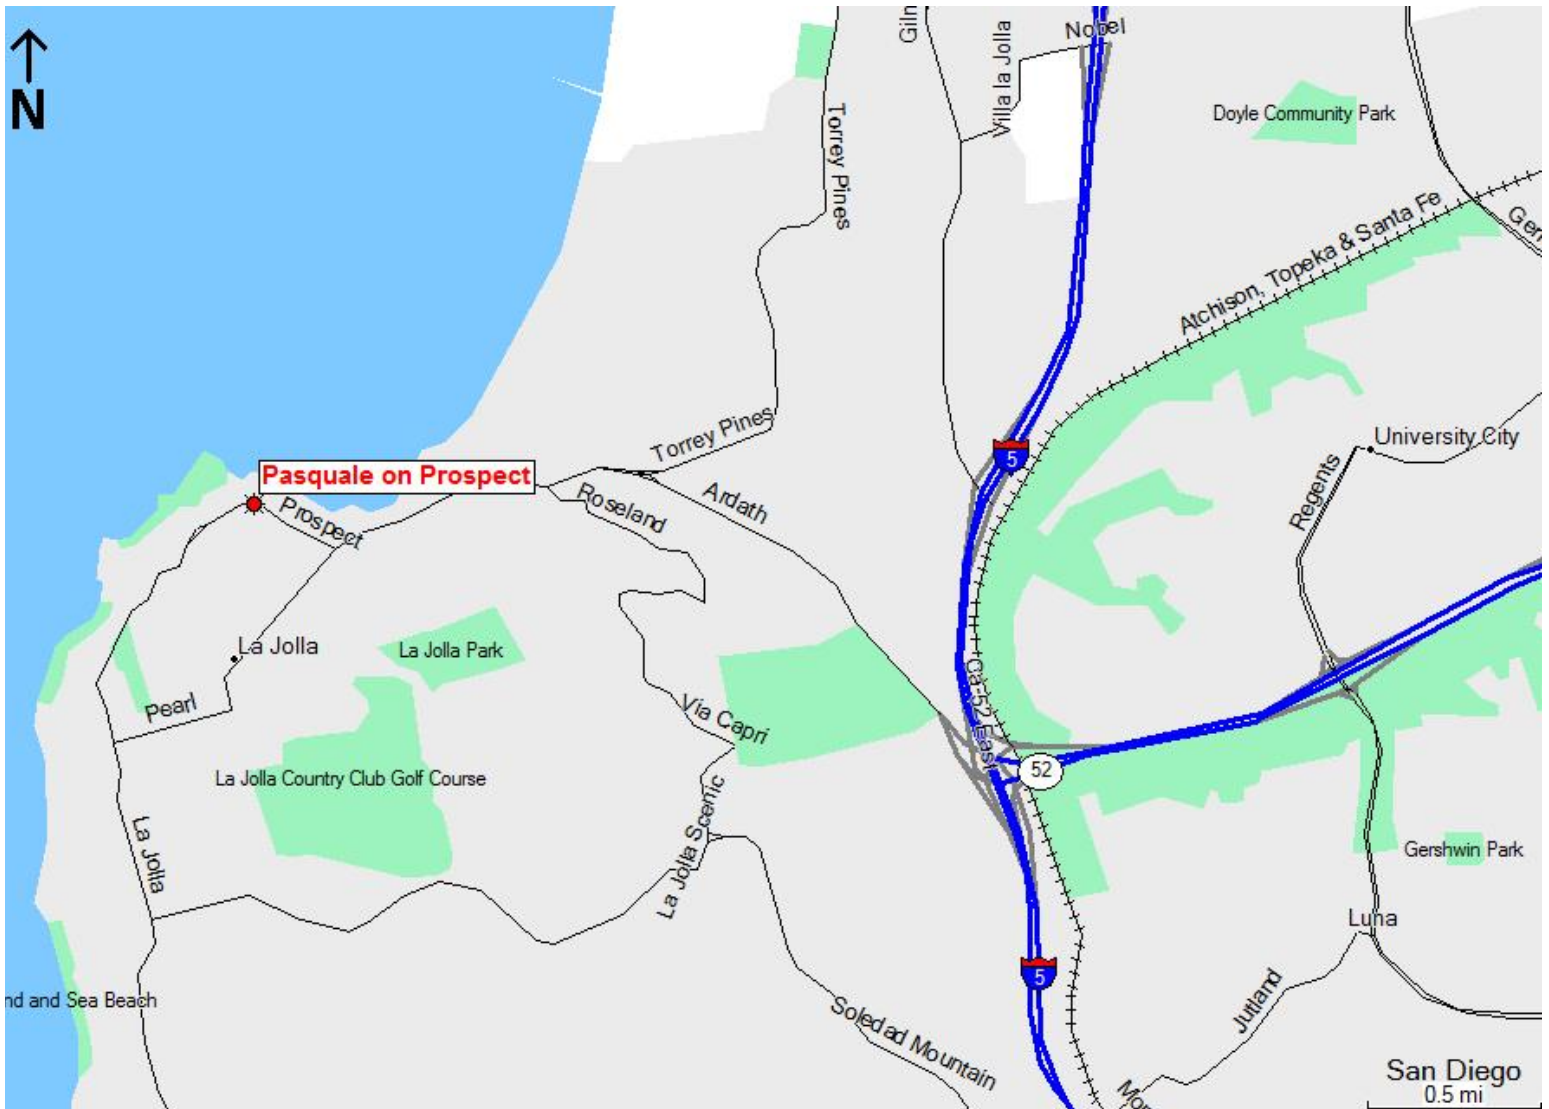

Pasquale

ON PROSPECT

1250 Prospect Street
La Jolla, CA 92037

Highway/Surface Street Map

Pasquale
ON PROSPECT

1250 Prospect Street
La Jolla, CA 92037

Directions

From the Interstate 5 Southbound (Carlsbad & North):

- ◆ Take Interstate 5 South toward San Diego.
- ◆ Take Exit 28 for La Jolla Village Drive.
- ◆ Turn Right onto La Jolla Village Drive and continue West.
- ◆ Turn Left onto Torrey Pines Road.
- ◆ Turn Right onto Prospect Place, which turns into Prospect Road. Pasquale will be on your right-hand side.

From the Interstate 5 Northbound:

- ◆ Take the Interstate 5 North.
- ◆ Take Exit 26A to merge onto Ardath Road / La Jolla Parkway. Continue to follow Ardath Road.
- ◆ Take a slight Left at Torrey Pines Road.
- ◆ Turn Right onto Prospect Place, which turns into Prospect Road. Pasquale will be on your right-hand side.

From Interstate 8 Eastbound or Westbound:

- ◆ Take Interstate 8 East or West.
- ◆ Take the Interstate 5 North.
- ◆ Take Exit 26A to merge onto Ardath Road / La Jolla Parkway. Continue to follow Ardath Road.
- ◆ Take a slight Left at Torrey Pines Road.
- ◆ Turn Right onto Prospect Place, which turns into Prospect Road. Pasquale will be on your right-hand side.