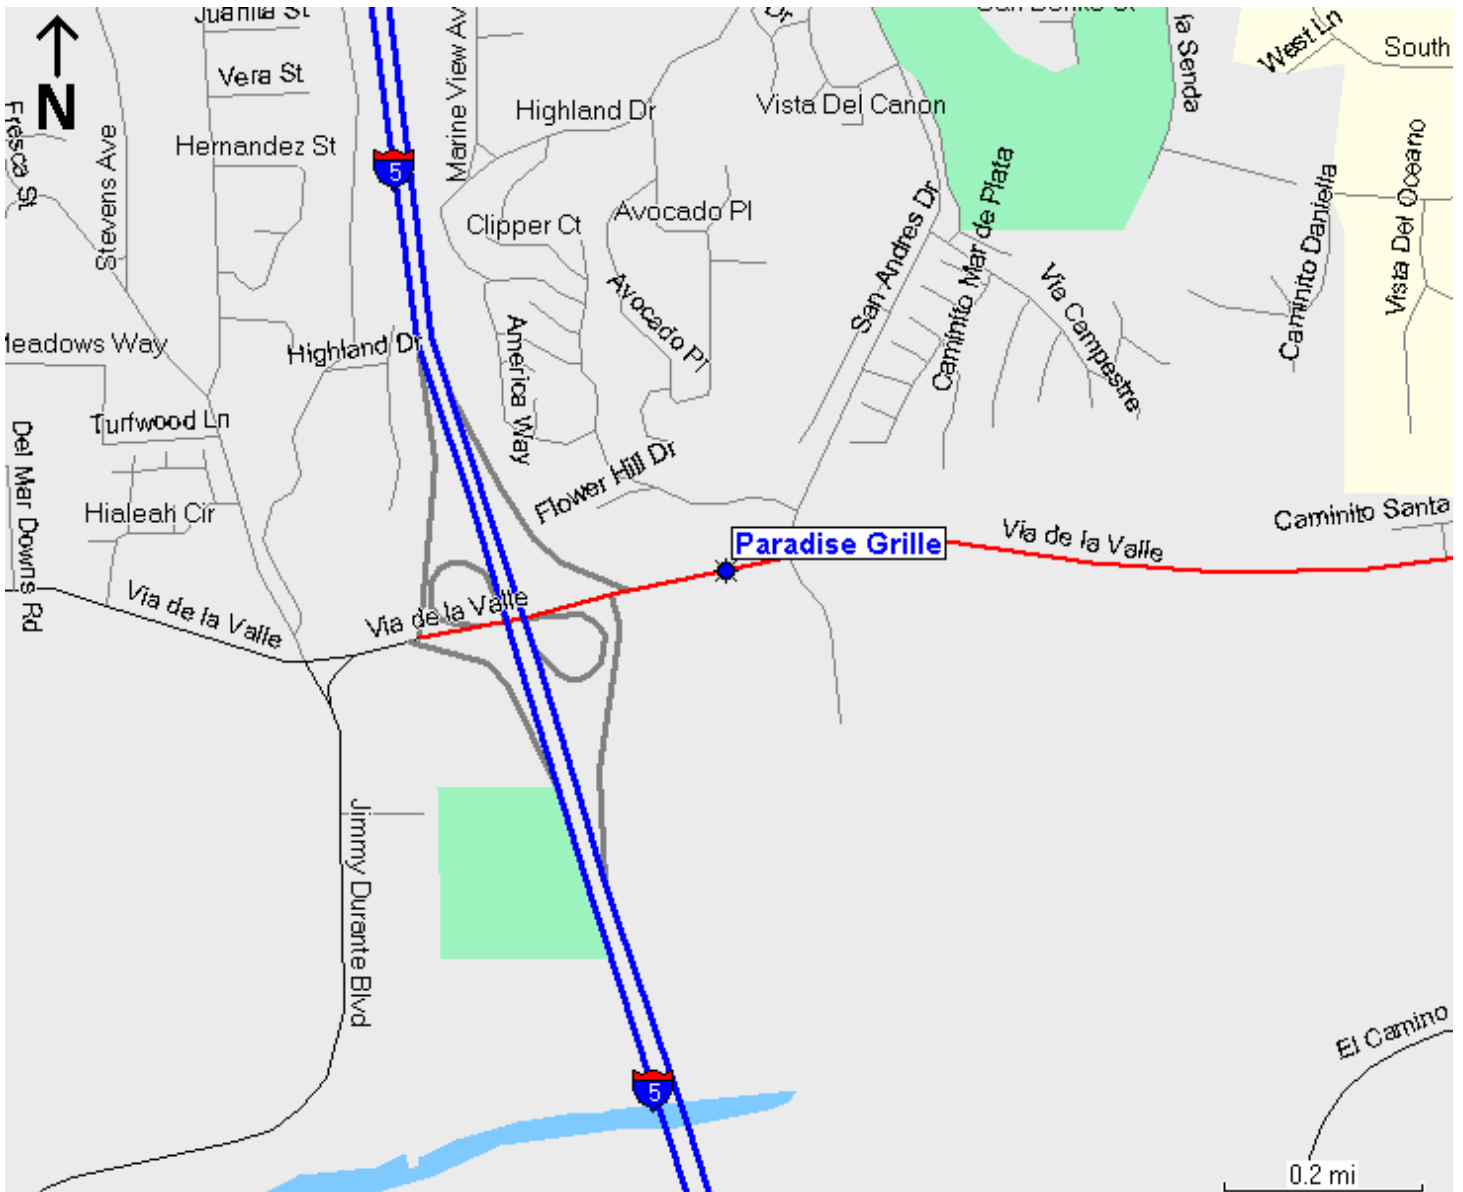

2690 Via De La Valle
Del Mar, CA 92014

Highway/Surface Street Map

2690 Via De La Valle
Del Mar, CA 92014

Directions

From the North heading southbound I-5:

- ◆ Take the 5 Freeway South.
- ◆ Exit Via de La Valle.
- ◆ Turn left (westbound) continue under the freeway and turn left at the second stoplight into the Flower Hill Promenade Shopping Mall.

From the South heading northbound I-5:

- ◆ Take the 5 Freeway North.
- ◆ Exit Via de La Valle.
- ◆ Turn right (westbound) and turn left at the second stoplight into the Flower Hill Promenade Shopping Mall.