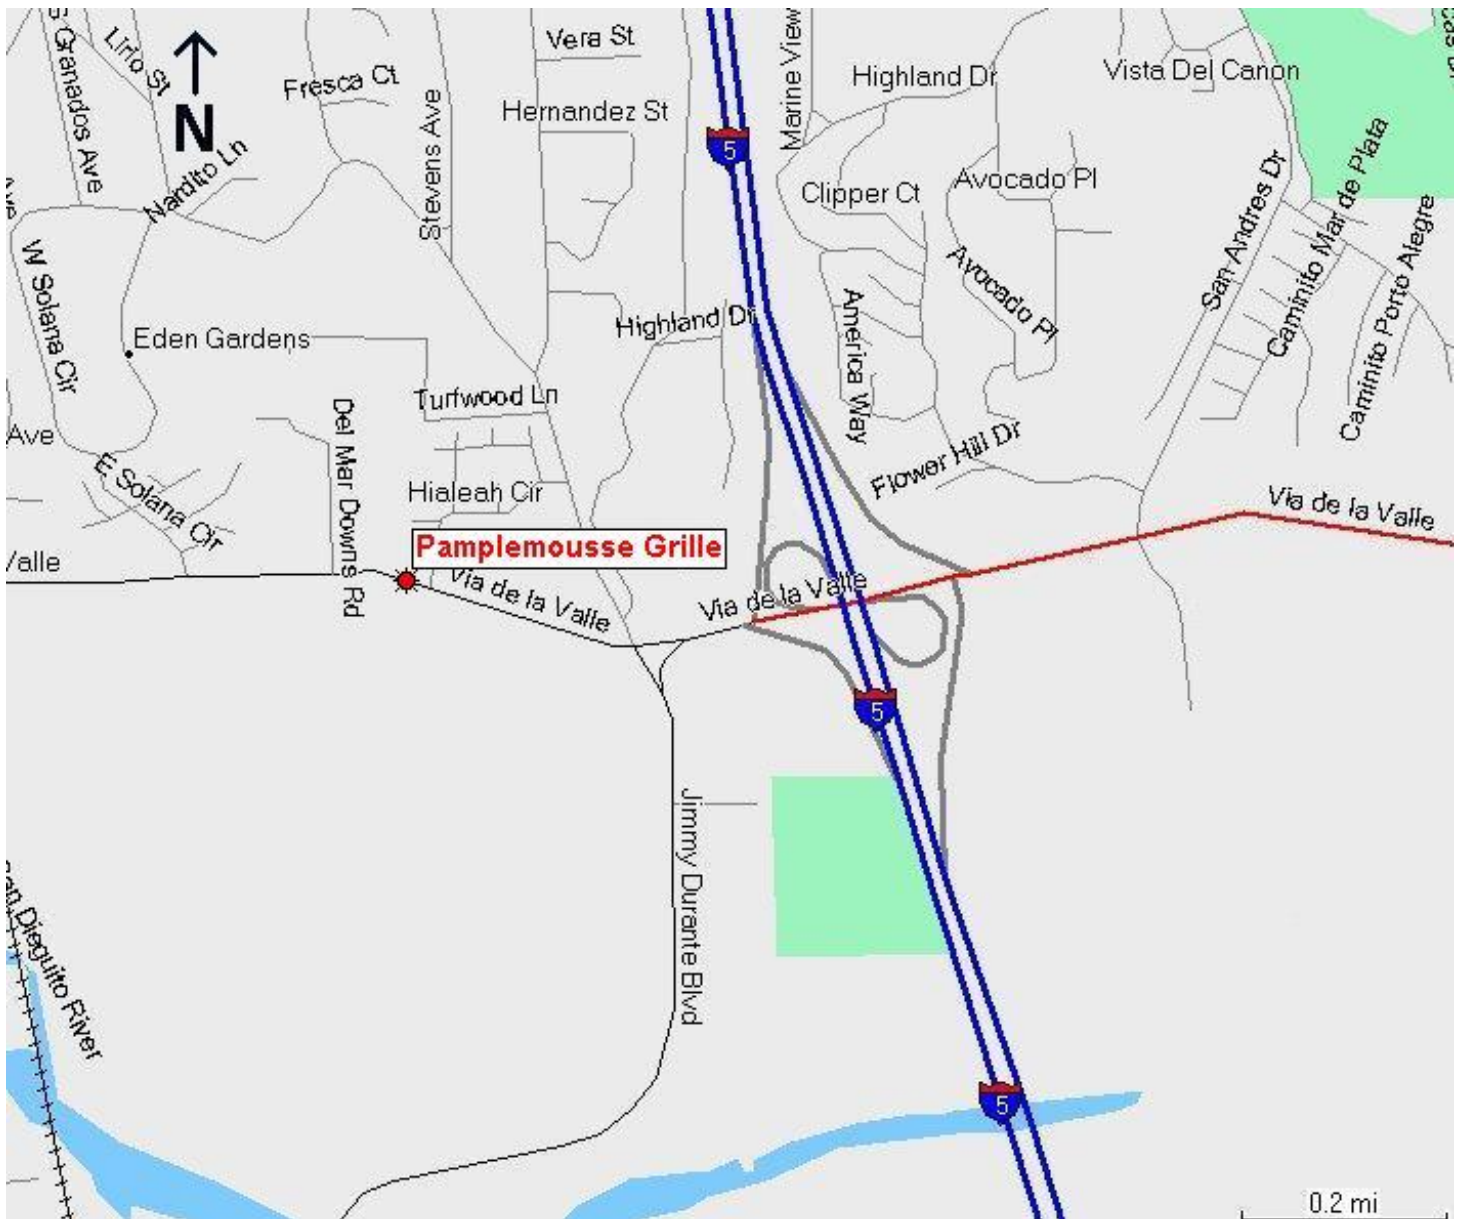

514 Via De La Valle
Solana Beach, CA 92075

Highway/Surface Street Map

514 Via De La Valle
Solana Beach, CA 92075

Directions

From the North heading southbound I-5:

- ◆ Take I-5 South and continue until Via De La Valle exit.
- ◆ Exit on Via De La Valle and turn right onto Via De La Valle.
- ◆ Continue on Via De La Valle for ½ mile. Pamplemousse Grille is located on the right at 514 Via De La Valle.

From the South heading northbound I-5:

- ◆ Take I-5 North and continue until Via De La Valle exit.
- ◆ Exit on Via De La Valle and turn right onto Via De La Valle.
- ◆ Continue on Via De La Valle for ½ mile. Pamplemousse Grille is located on the right at 514 Via De La Valle.