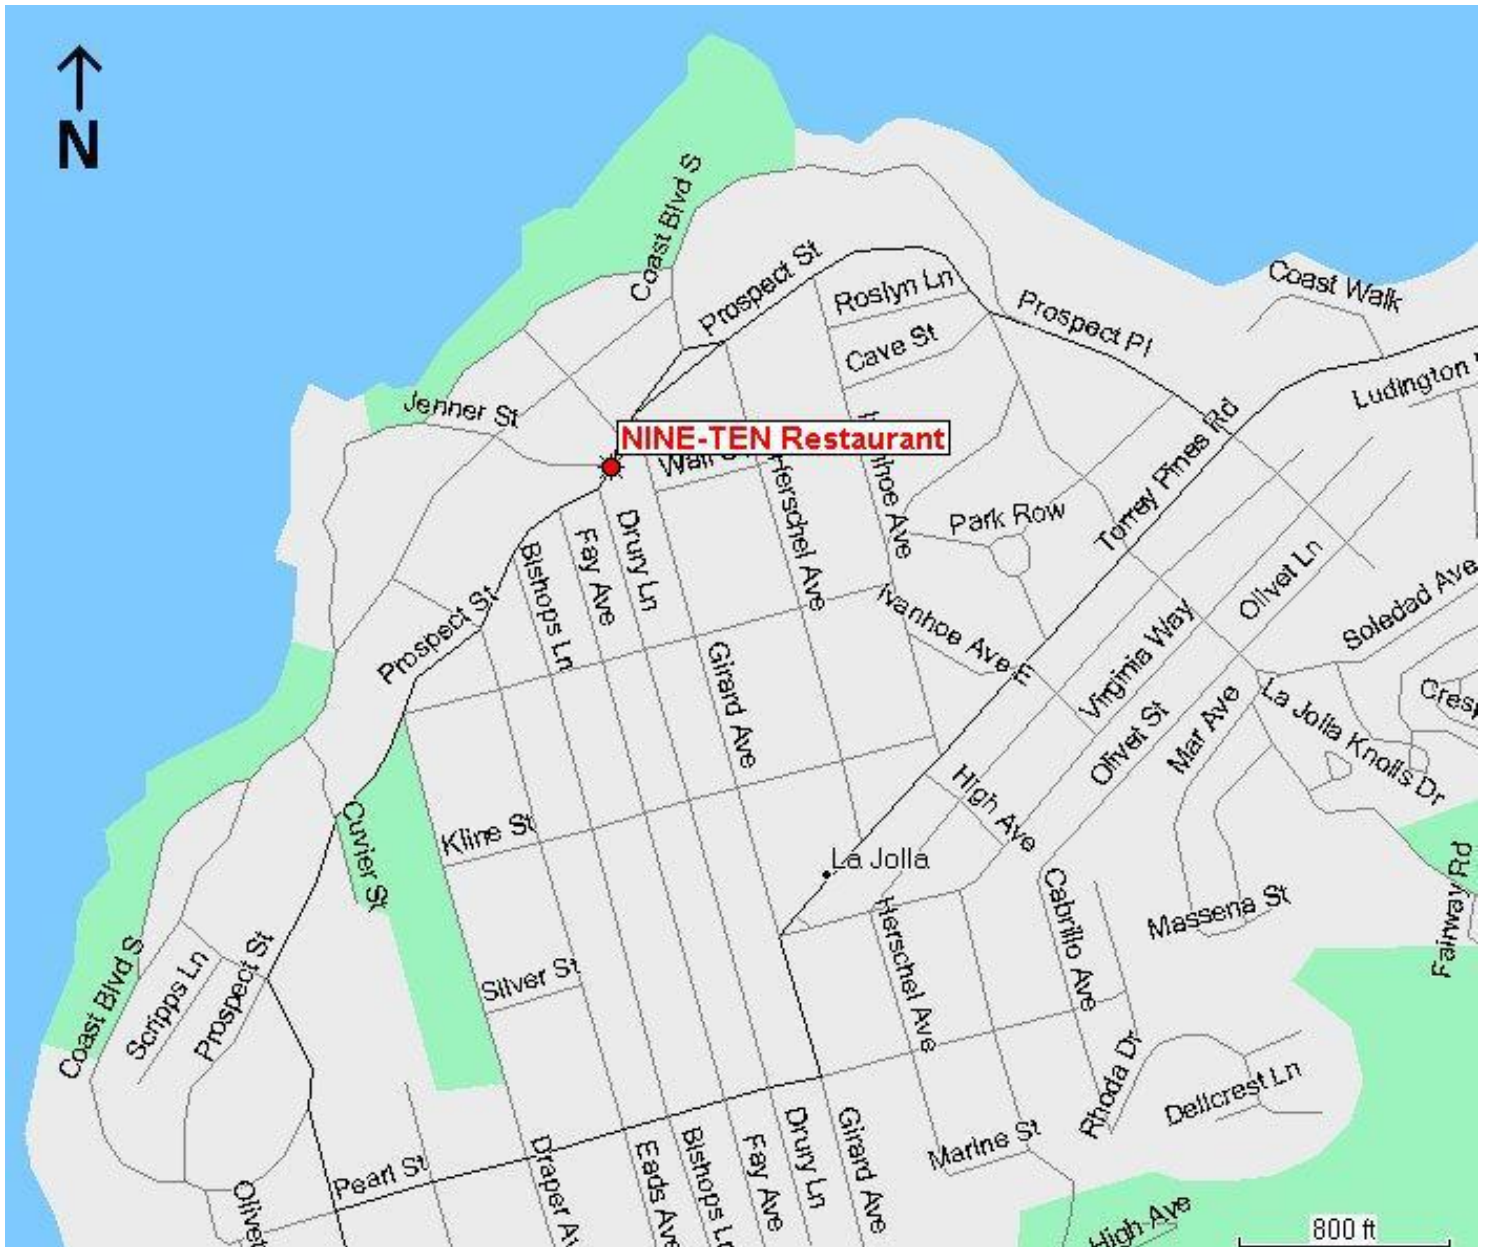

## Highway Map

NINE-TEN

910 Prospect Street  
La Jolla, CA 92037

## Surface Street Map

NINE-TEN

910 Prospect Street  
La Jolla, CA 92037

#### **From the North heading Southbound I-5:**

- ◆ Take I-5 Freeway South toward La Jolla until the La Jolla Village Drive exit.
- ◆ Exit on La Jolla Village Drive and head West until Torrey Pines Road.
- ◆ Turn left on Torrey Pines Road and continue until Prospect Street.
- ◆ Turn right on Prospect Street. NINE-TEN is located on the right at 910 Prospect Street inside The Grande Colonial Hotel.

#### **From the South heading Northbound I-5:**

- ◆ Take I-5 North toward La Jolla until the La Jolla Parkway West Exit
- ◆ Exit on La Jolla Parkway West; La Jolla Parkway becomes Torrey Pines Road.
- ◆ Continue on Torrey Pines Road until Prospect Street.
- ◆ Turn right on Prospect Street. NINE-TEN is located on the right at 910 Prospect Street inside The Grande Colonial Hotel.