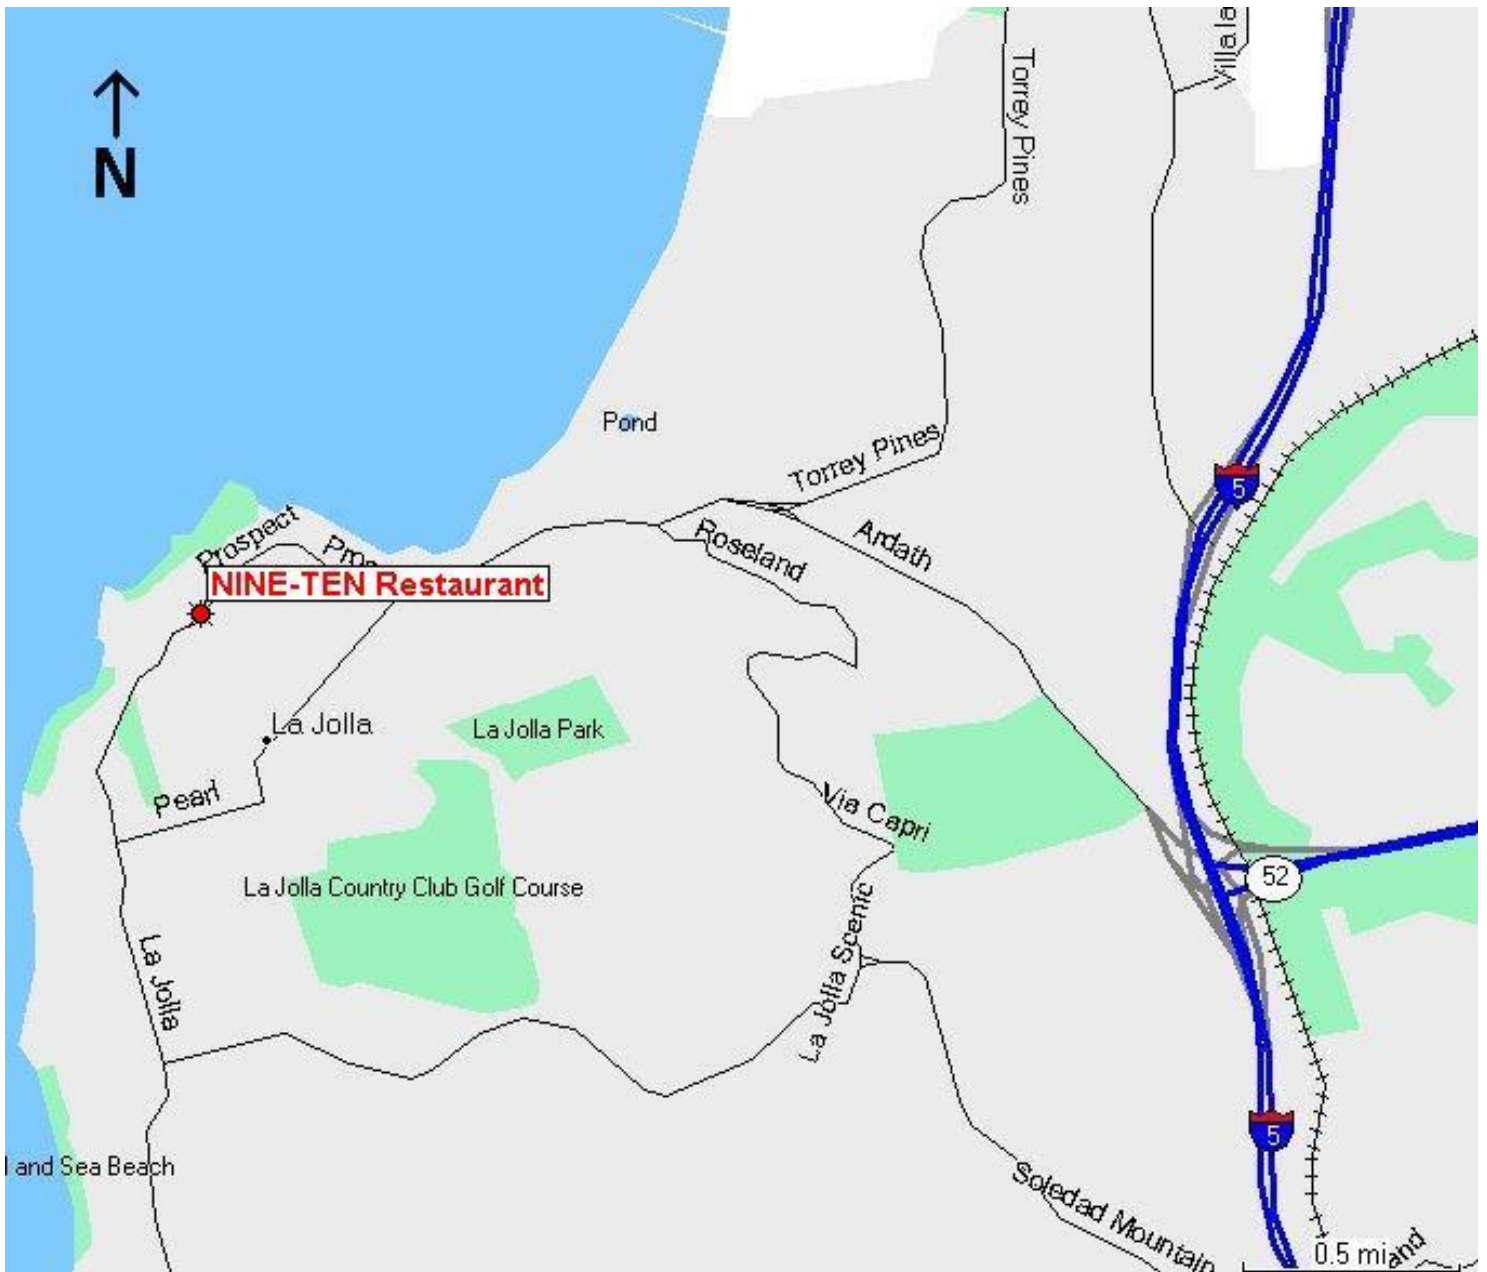

## Highway Map

NINE-TEN

910 Prospect Street  
La Jolla, CA 92037

#### **From the North heading Southbound I-5:**

- ◆ Take I-5 Freeway South toward La Jolla until the La Jolla Village Drive exit.
- ◆ Exit on La Jolla Village Drive and head West until Torrey Pines Road.
- ◆ Turn left on Torrey Pines Road and continue until Prospect Street.
- ◆ Turn right on Prospect Street. NINE-TEN is located on the right at 910 Prospect Street inside The Grande Colonial Hotel.

#### **From the South heading Northbound I-5:**

- ◆ Take I-5 North toward La Jolla until the La Jolla Parkway West Exit
- ◆ Exit on La Jolla Parkway West; La Jolla Parkway becomes Torrey Pines Road.
- ◆ Continue on Torrey Pines Road until Prospect Street.
- ◆ Turn right on Prospect Street. NINE-TEN is located on the right at 910 Prospect Street inside The Grande Colonial Hotel.

#### **From I-805 North or South:**

- ◆ Take I-805 North or South towards Highway-52.
- ◆ Exit on junction Highway-52 WEST towards downtown La Jolla.
- ◆ Continue on Highway 52 WEST until it ends to become La Jolla Parkway West; La Jolla Parkway becomes Torrey Pines Road.
- ◆ Continue on Torrey Pines Road until Prospect Street.
- ◆ Turn right on Prospect Street. NINE-TEN is located on the right at 910 Prospect Street inside The Grande Colonial Hotel.