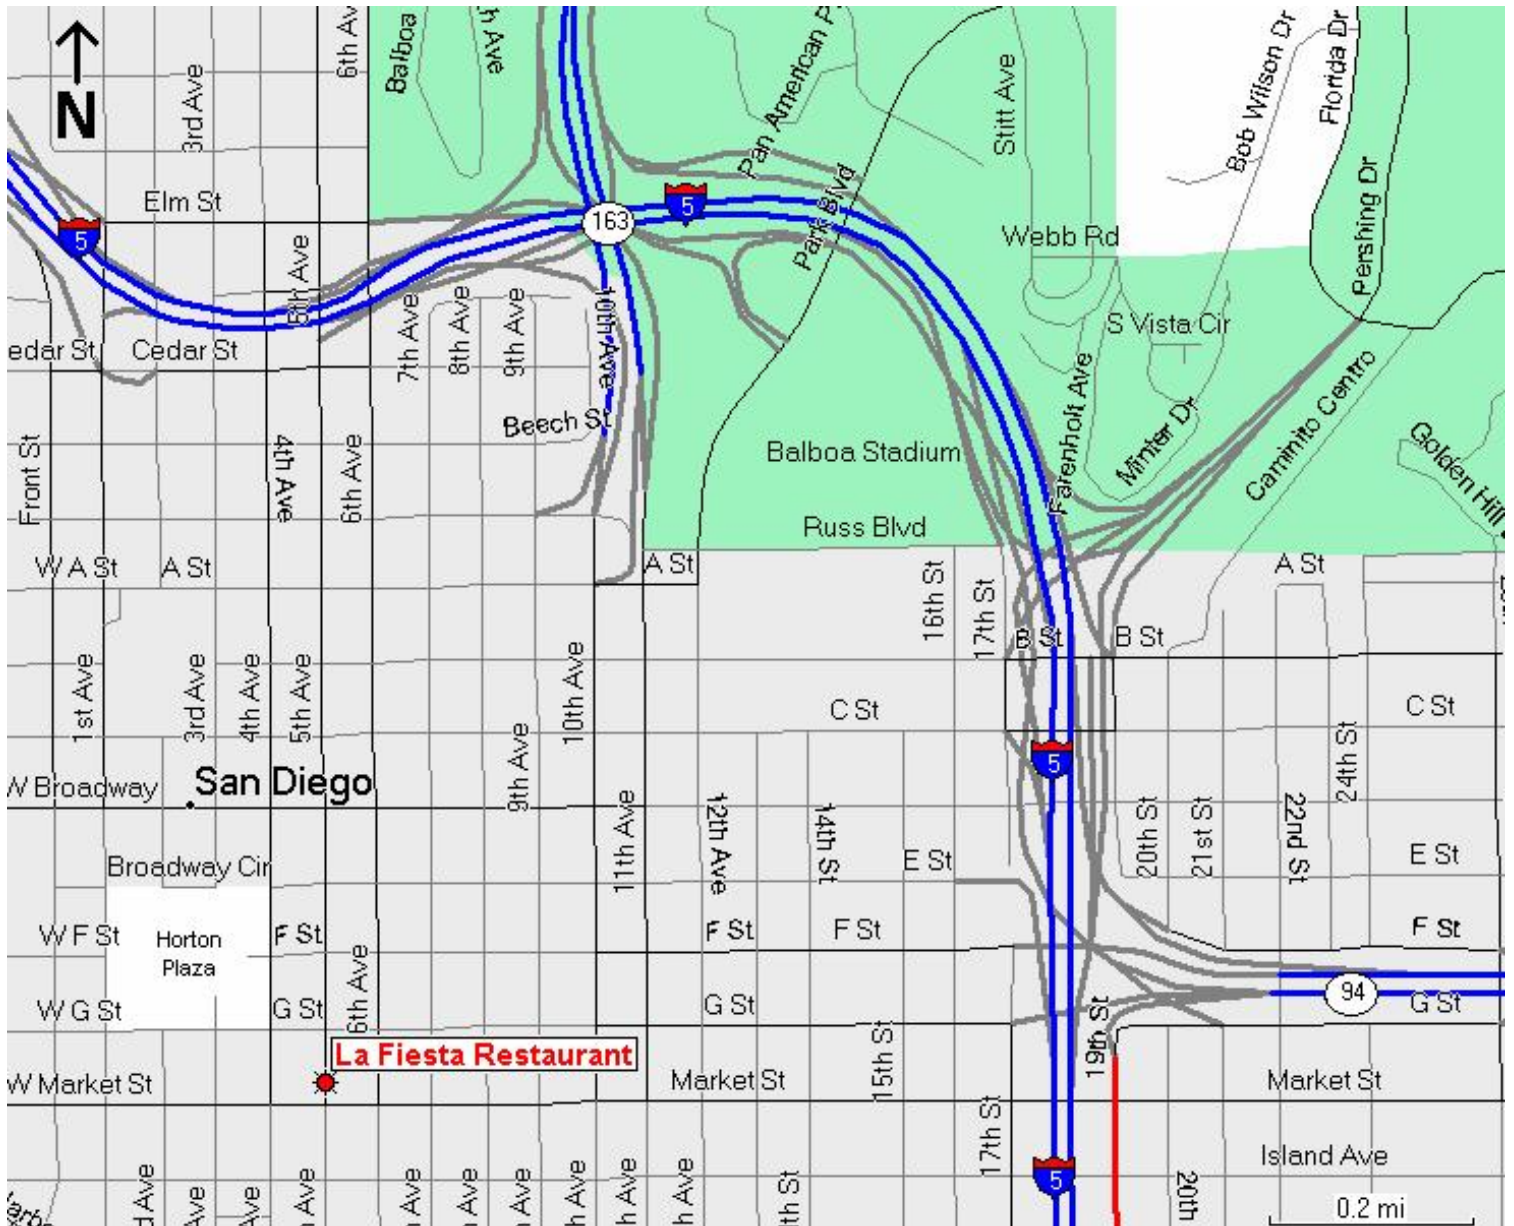

628 Fifth Avenue
San Diego, CA 92101

Highway/Surface Street Map

628 Fifth Avenue
San Diego, CA 92101

Directions

From the North heading southbound Hwy 163:

- ◆ Take Hwy 163 southbound until it becomes 10th Avenue.
- ◆ Go straight onto 10th Avenue and continue until Market Street.
- ◆ Turn right on Market Street and continue until 5th Avenue.
- ◆ Turn right on 5th Avenue. La Fiesta is located on the left side at 628 Fifth Avenue.

From the North heading southbound I-5:

- ◆ Take I-5 southbound and exit Front Street.
- ◆ Veering right, the Front Street off-ramp becomes southbound Front Street with no turn necessary.
- ◆ Continue straight on Front Street until Market Street.
- ◆ Turn left on Market Street and continue to 5th Avenue.
- ◆ Turn left on 5th Avenue. La Fiesta is located on the left side at 628 Fifth Avenue.

From the South heading northbound I-5:

- ◆ Take I-5 northbound and exit at 6th Avenue.
- ◆ Turn left (southbound) onto 6th Avenue and continue until Market Street.
- ◆ Turn right on Market Street and continue to 5th Avenue.
- ◆ Turn right on 5th Avenue. La Fiesta is located on the left side at 628 Fifth Avenue.

From the East heading westbound I-94:

- ◆ Take I-94 westbound until it ends and becomes F Street.
- ◆ Continue on F Street until 6th Avenue.
- ◆ Turn left (southbound) onto 6th Avenue and continue until Market Street.
- ◆ Turn right on Market Street and continue to 5th Avenue.
- ◆ Turn right on 5th Avenue. La Fiesta is located on the left side at 628 Fifth Avenue.