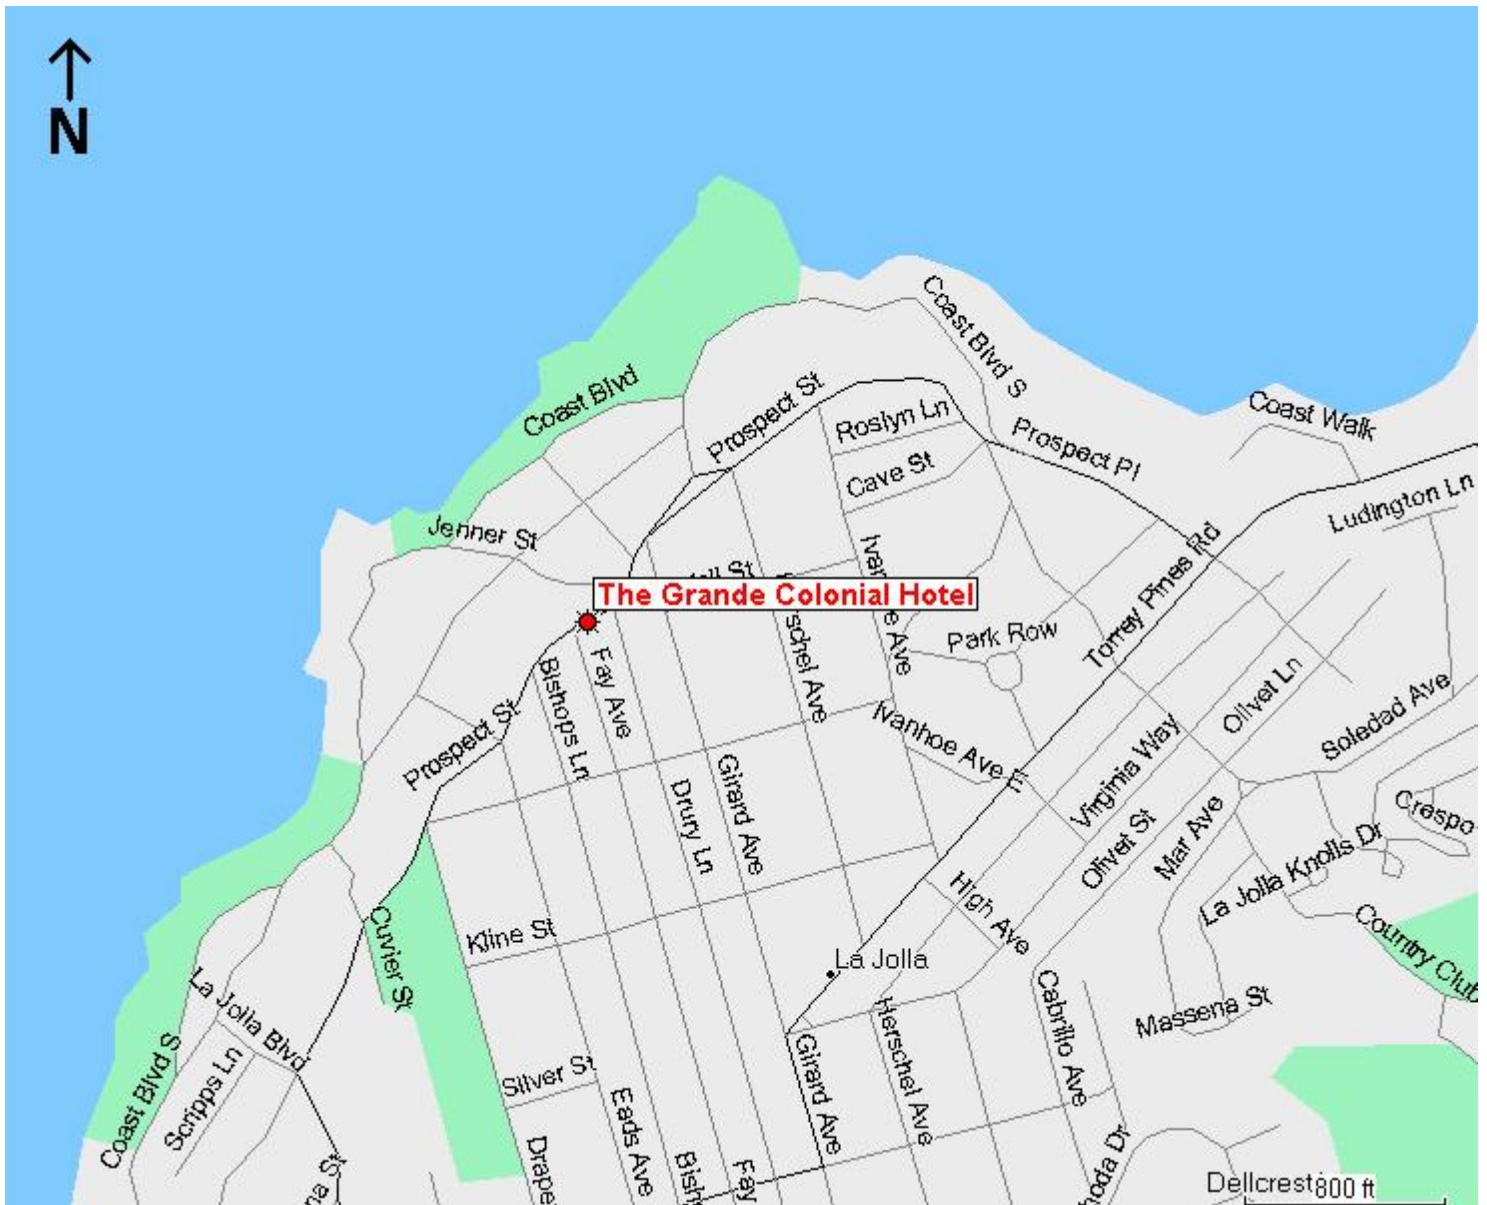

The Grande COLONIAL LA JOLLA

910 Prospect Street
La Jolla, CA 92037

Surface Street Map