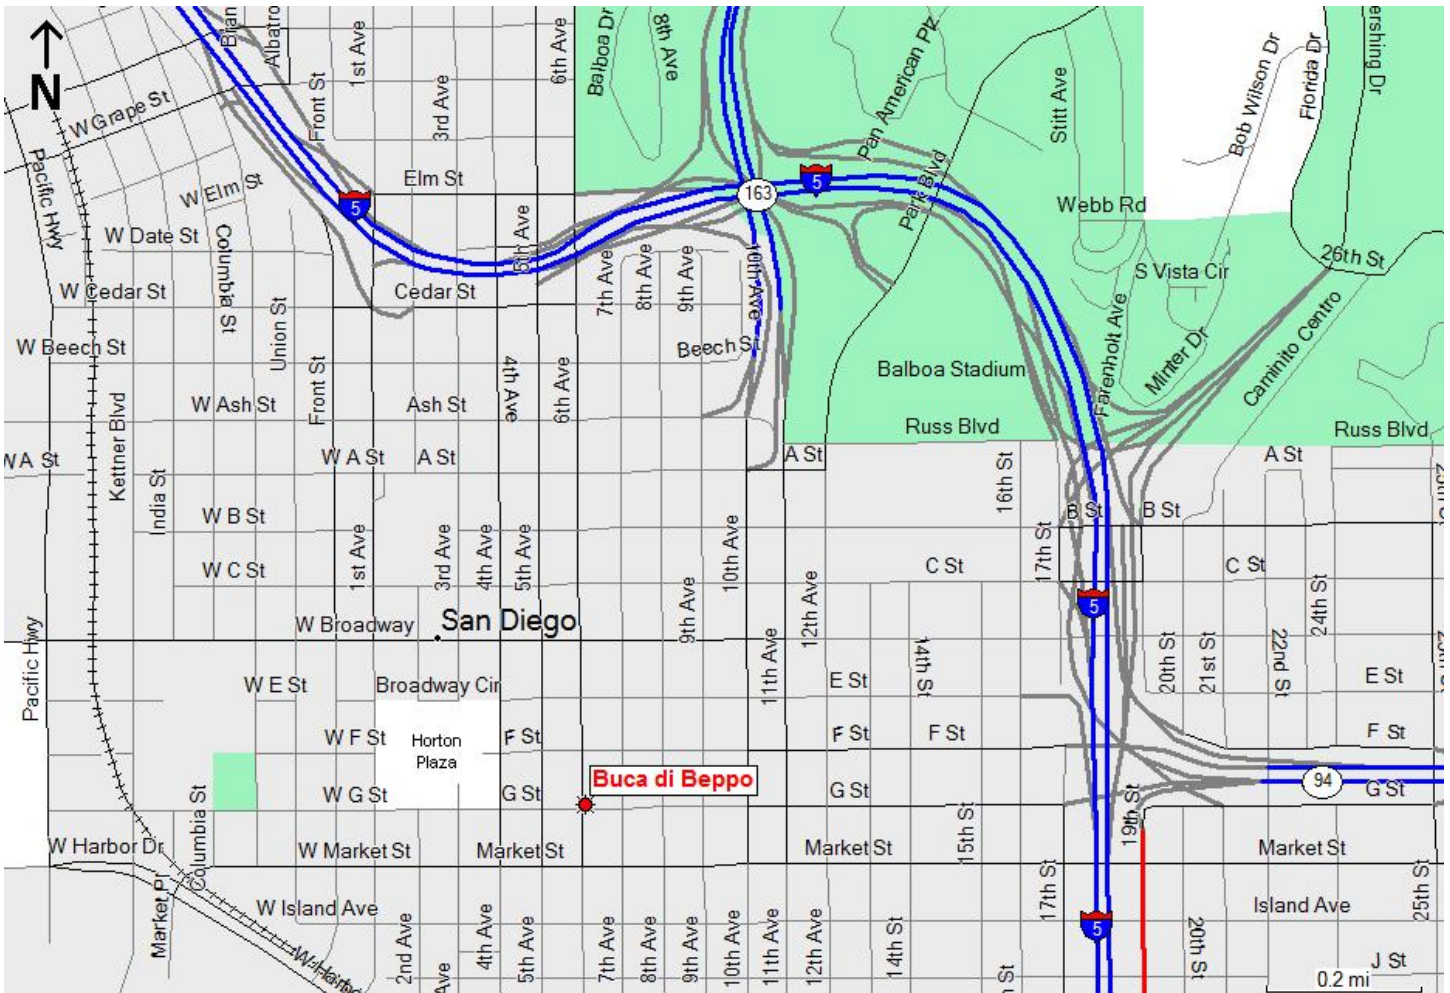

705 6th Avenue
San Diego, CA 92101

Highway/Surface Street Map

705 6th Avenue
San Diego, CA 92101

Directions

From the North heading Southbound I-15:

- ◆ Take I-15 South.
- ◆ Take a slight Right at CA-163 South (signs for CA-163 S).
- ◆ Take Hwy 163 South, which ends on 10th Avenue.
- ◆ Stay on 10th Avenue.
- ◆ Turn Right at F Street.
- ◆ Turn Left at 6th Avenue. Buca di Beppo is located on the left-hand side of 6th Avenue at the corner of G Street.

From the North heading Southbound Hwy 163:

- ◆ Take Hwy 163 South, which ends on 10th Avenue.
- ◆ Stay on 10th Avenue.
- ◆ Turn Right at F Street.
- ◆ Turn Left at 6th Avenue. Buca di Beppo is located on the left-hand side of 6th Avenue at the corner of G Street.

From the North heading Southbound I-5:

- ◆ Take I-5 South and exit #1A onto 10th Avenue.
- ◆ Turn Right at F Street.
- ◆ Turn Left at 6th Avenue. Buca di Beppo is located on the left-hand side of 6th Avenue at the corner of G Street.

From the South heading Northbound I-5:

- ◆ Take I-5 North
- ◆ Exit towards CA-94/J Street.
- ◆ Merge onto 19th Street.
- ◆ Turn Left at Market Street.
- ◆ Turn Right at 11th Street.
- ◆ Turn Left at F Street.
- ◆ Turn Left at 6th Avenue. Buca di Beppo is located on the left-hand side of 6th Avenue at the corner of G Street.