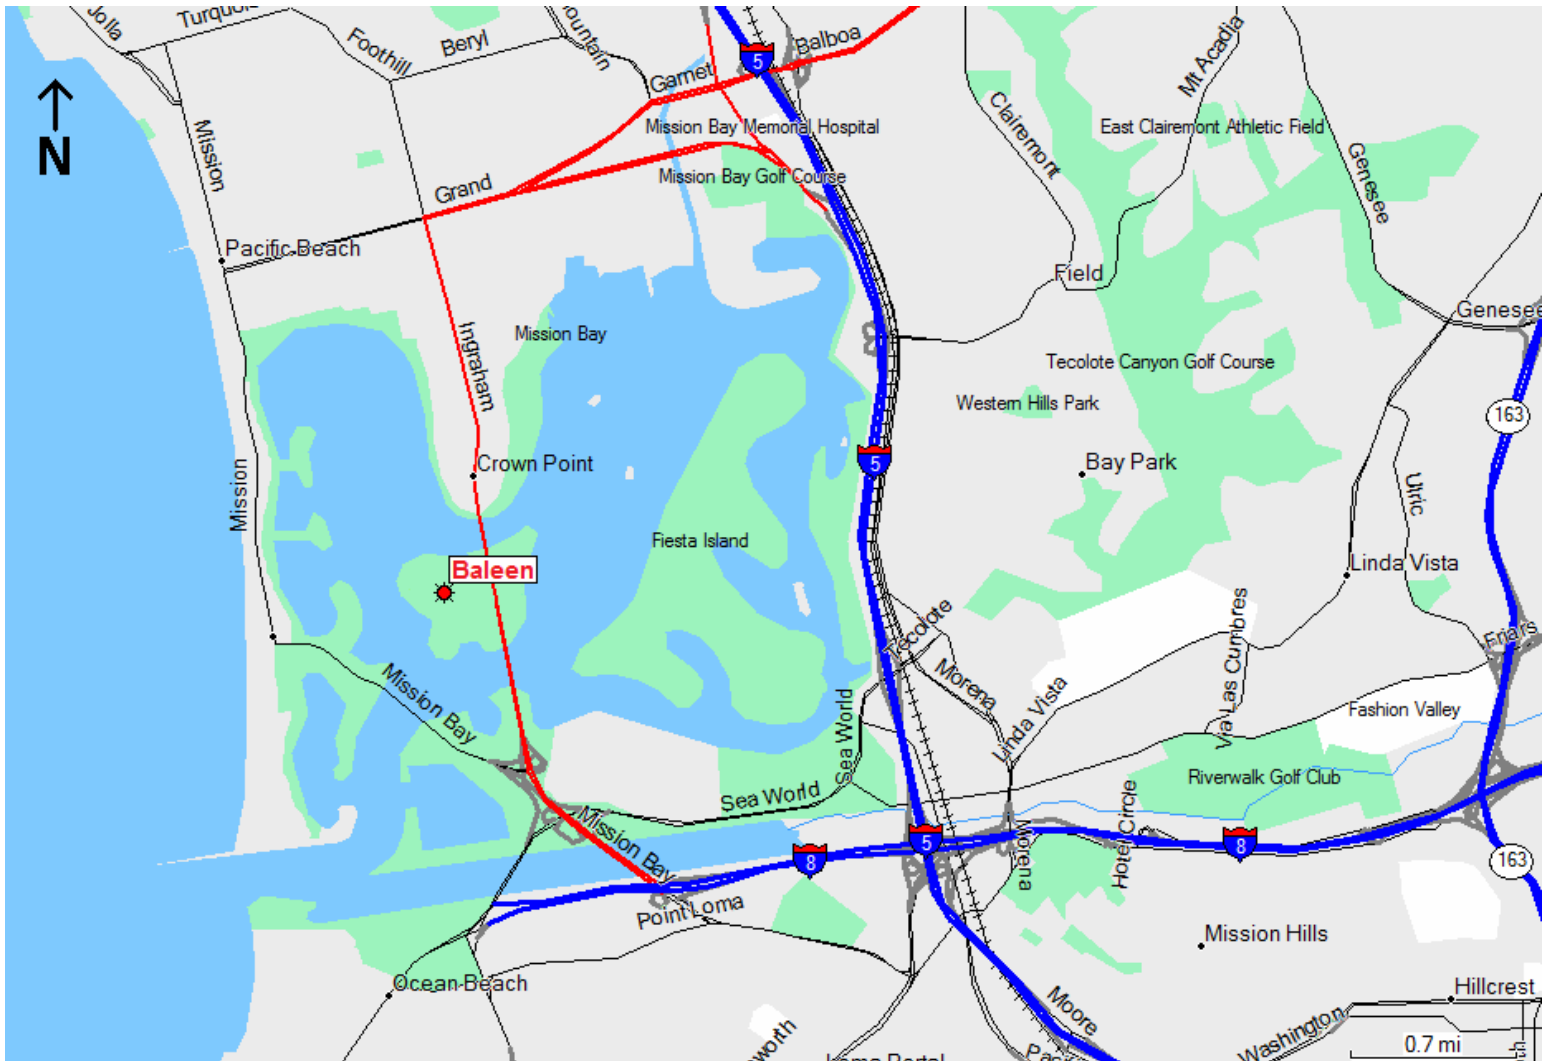

BALEEN sandiego
1404 Vacation Road
San Diego, CA 92109

Highway Map

BALEEN sandiego
1404 Vacation Road
San Diego, CA 92109

Surface Street Map

BALEENsandiego
1404 Vacation Road
San Diego, CA 92109

Directions

From Interstate 5 South

- ◆ Take Interstate 5 South.
- ◆ Exit Sea World Drive and turn right.
- ◆ Follow Sea World Drive to Ingraham Street exit on right. Continue on Ingraham Street to the second traffic light (West Vacation Road).
- ◆ Turn left into Paradise Point Resort main entrance.

From Interstate 5 North

- ◆ Take Interstate 5 North.
- ◆ Exit Sea World Drive and turn left over freeway.
- ◆ Follow Sea World Drive to Ingraham Street exit on right. Continue on Ingraham Street to the second traffic light (West Vacation Road).
- ◆ Turn left into Paradise Point Resort main entrance.

From Interstate 15 South

- ◆ Take Interstate 15 South to Highway 163 South to Interstate 8 West.
- ◆ Exit Sports Arena/West Mission Bay Drive and turn right at the traffic light (Ingraham Street).
- ◆ Continue on Ingraham Street to the second traffic light (West Vacation Road).
- ◆ Turn left into Paradise Point Resort main entrance.